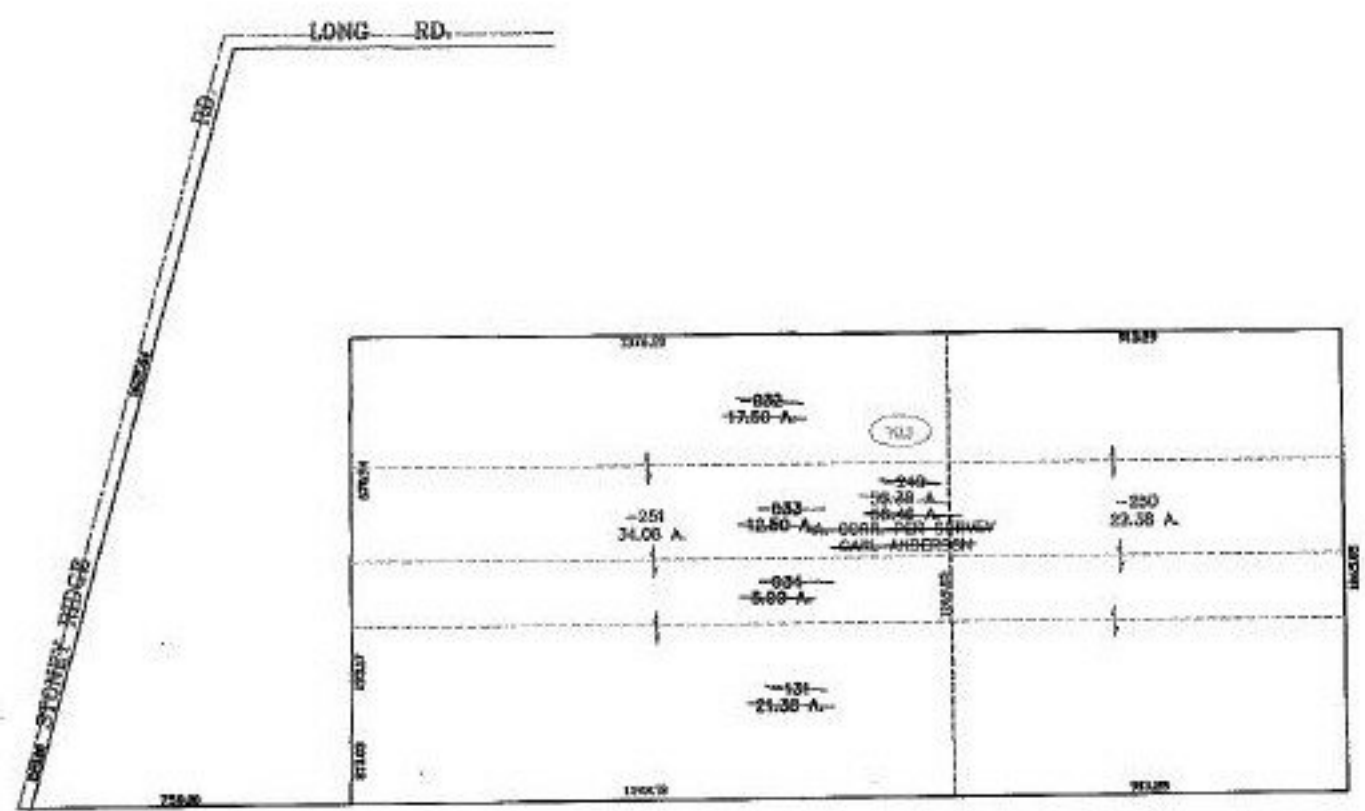

MASTER

PARENT PARCEL: 04-00-012-103-032, -033, -034, -131
CHILD PARCEL: 04-00-012-103-249 THRU -251
STARTING POINT: CENTERLINE OF STONEYRIDGE RD. & LONG RD.

NO. 01195

SPLITS/DEEDS PROCESSED
LORAIN COUNTY TAX MAP DEPARTMENT
226 MIDDLE AVE. ELYRIA, OHIO

SURVEYED BY: CARL ANDERSON
CLOSURE: 0.00 : 10.000
MAP PAGE(S): 12-C
APPROVED BY: JAH DATE: 9-3-02
SCALE: 1" = 500' PRIOR INSTRUMENT: 20020814440