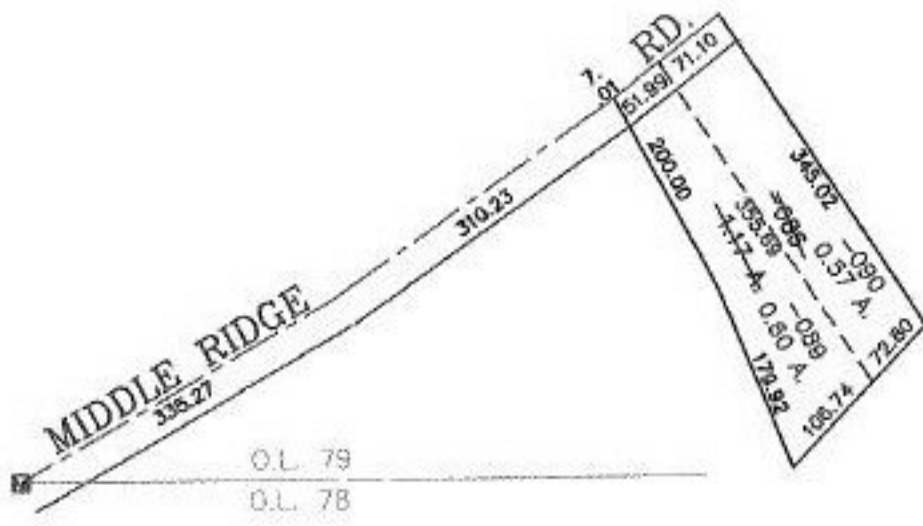

RASTER

PARENT PARCEL: 05-00-079-000-086

CHILD PARCEL: 05-00-079-000-089, -090

STARTING POINT: CENTERLINE OF MIDDLE RIDGE RD. & O.L. 79

NO. 01191

**SPLITS/DEEDS PROCESSED**  
 LORAIN COUNTY TAX MAP DEPARTMENT  
 226 MIDDLE AVE. ELYRIA, OHIO

SURVEYED BY: THOMAS SIMON  
 CLOSURE: 0.00 : 10.000  
 MAP PAGE(S): 5-00-079-B  
 APPROVED BY: JAH DATE: 8-28-02  
 SCALE: 1" = 200' PRIOR INSTRUMENT: 20010736645