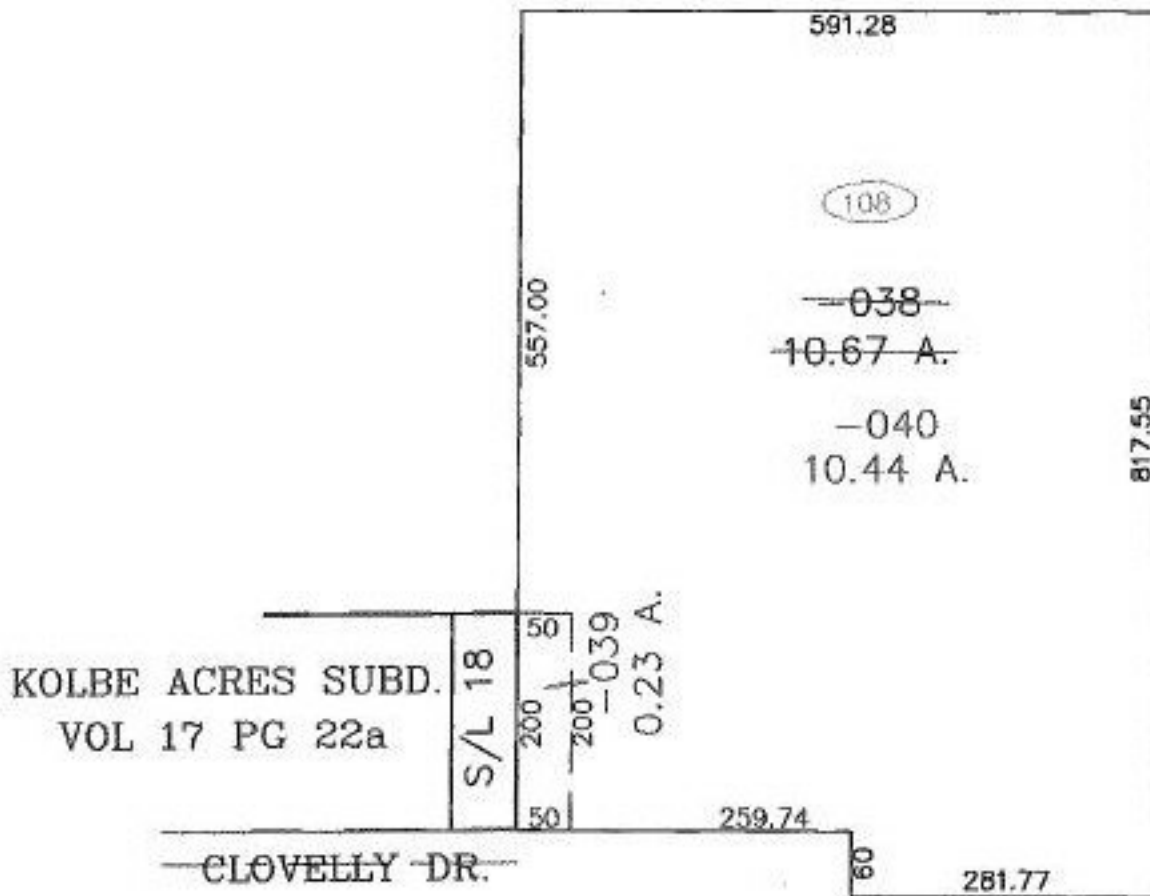

PARENT PARCEL: 02-03-001-108-038

CHILD PARCEL: 02-03-001-108-039 & -040

STARTING POINT: SOUTHEAST CORNER OF S/L 18 OF THE KOLBE ACRES SUBD.

NO. 01189

SPLITS/DEEDS PROCESSED
LORAIN COUNTY TAX MAP DEPARTMENT
 226 MIDDLE AVE. ELYRIA, OHIO

SURVEYED BY: PATRICK A. MCGANNON
 CLOSURE: 0.00 : 10,000
 MAP PAGE(S): 2-F
 APPROVED BY: JAH DATE: 8-28-02
 SCALE: 1" = 200 PRIOR INSTRUMENT: 20020837025