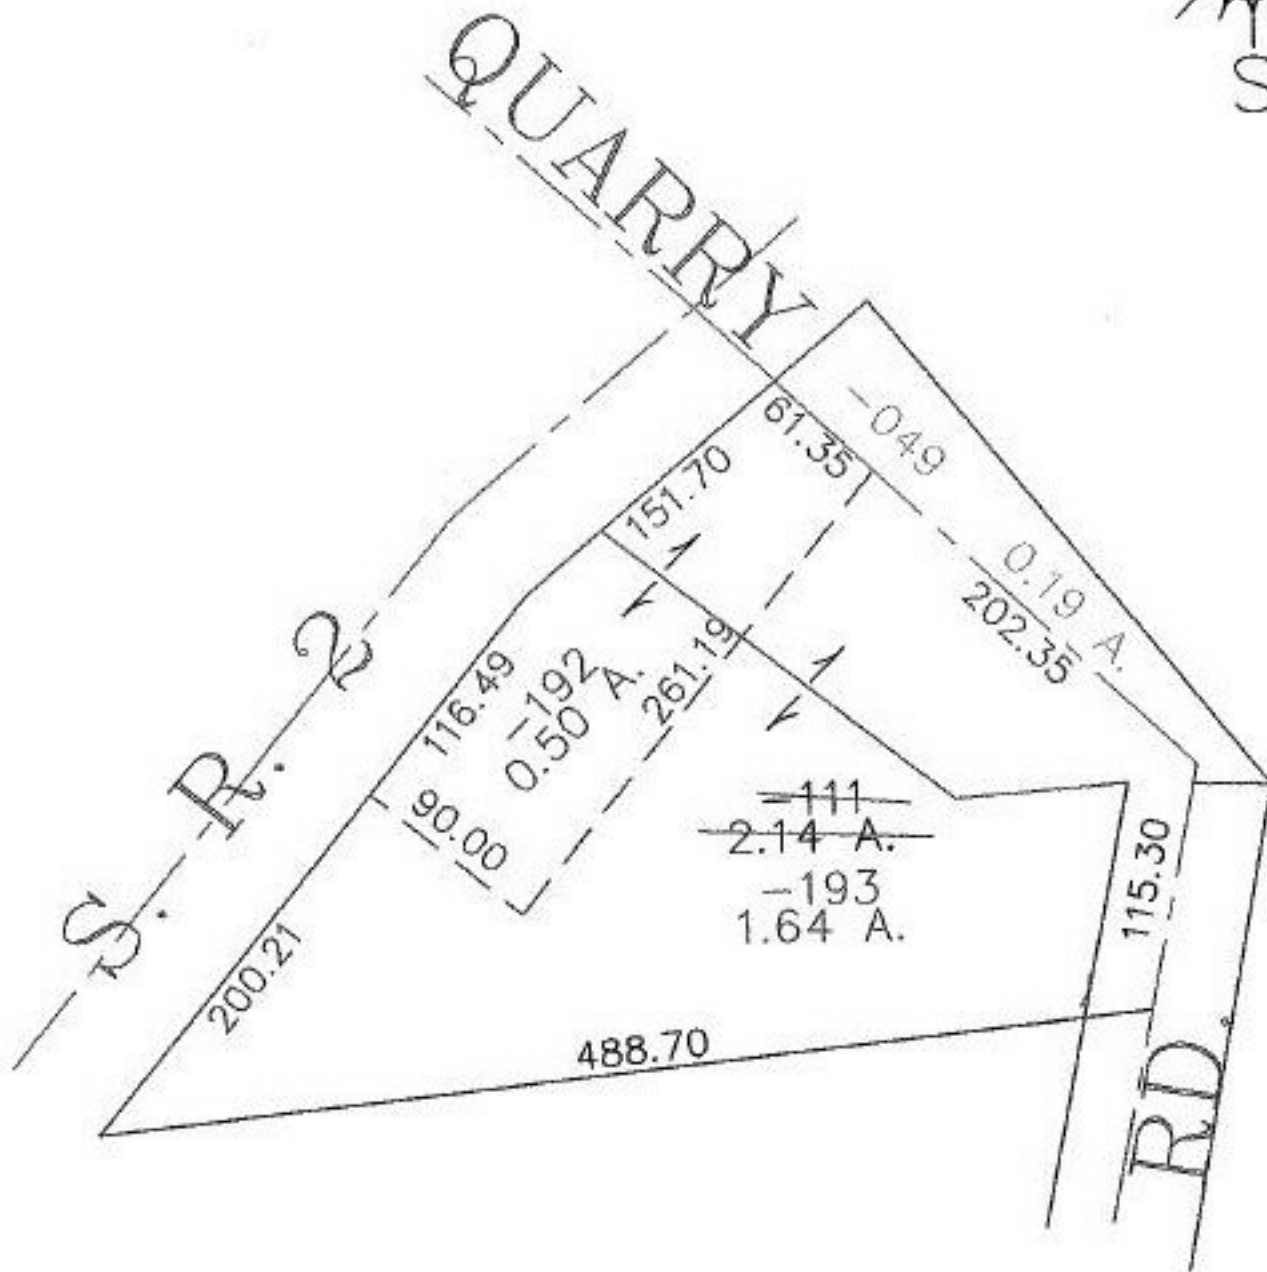

FASTER

PARENT PARCEL: 05-00-099-000-111

CHILD PARCEL: 05-00-099-000-173, -174

STARTING POINT: CENTERLINE OF QUARRY RD. & S.R. 2

NO. 01184

**SPLITS/DEEDS PROCESSED**

LORAIN COUNTY TAX MAP DEPARTMENT  
226 MIDDLE AVE. ELYRIA, OHIO

SURVEYED BY: PHILIP A ROSEBECK

CLOSURE: 0.00 : 10.000

MAP PAGE(S): 5-00-099-C

APPROVED BY: JAH DATE: 8-20-02

SCALE: 1" = 100' PRIOR INSTRUMENT: OR 1281/629