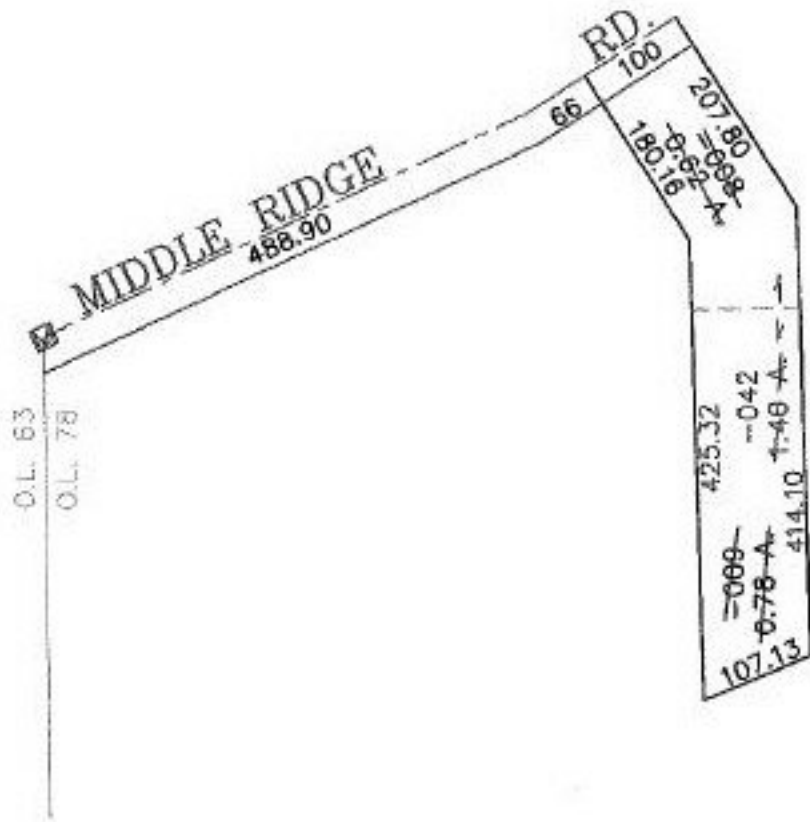

PARENT PARCEL: 05-00-078-000-008, -009

CHILD PARCEL: 05-00-078-000-042

STARTING POINT: CENTERLINE OF MIDDLE RIDGE RD. & O.L. 78

NO. 01175

A. CORR. PER SURVEY  
JOHN POZYWAK

**SPLITS/DEEDS PROCESSED**  
LORAIN COUNTY TAX MAP DEPARTMENT  
226 MIDDLE AVE. ELYRIA, OHIO

SURVEYED BY: JOHN POZYWAK  
CLOSURE: 0.00 : 10.000  
MAP PAGE(S): 5-00-078-A  
APPROVED BY: JAH DATE: 8-9-02  
SCALE: 1" = 200' PRIOR INSTRUMENT: 20000702592