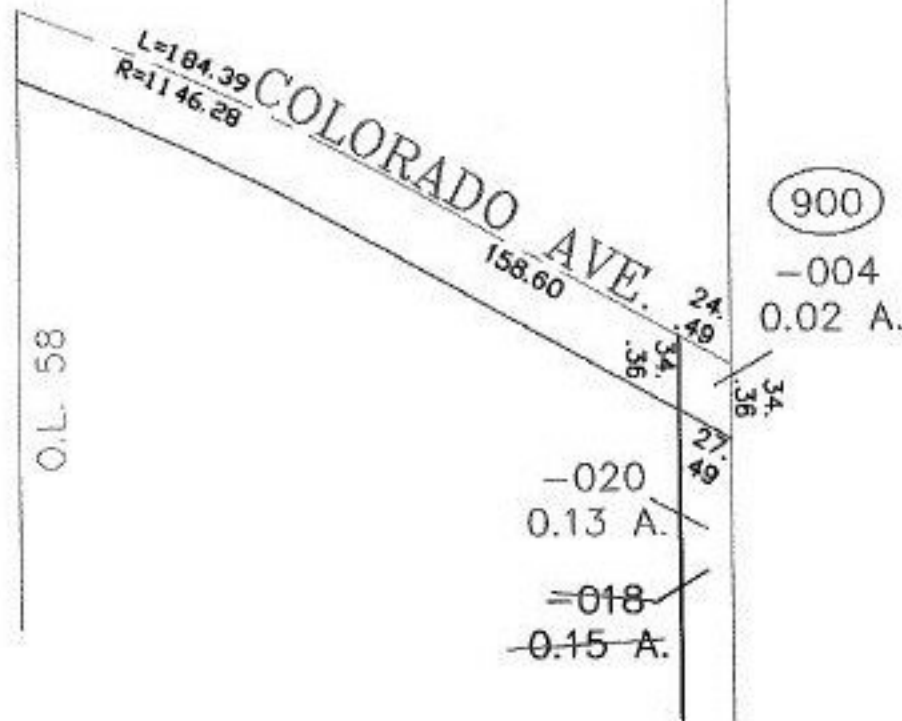

RASTER

PARENT PARCEL: 03-00-058-102-018

CHILD PARCEL: 03-00-058-900-004, 03-00-058-102-020

STARTING POINT: CENTERLINE OF COLORADO AVE. & O.L. 58

NO. 01151

SPLITS/DEEDS PROCESSED

LORAIN COUNTY TAX MAP DEPARTMENT
226 MIDDLE AVE. ELYRIA, OHIO

SURVEYED BY: BRIAN P. MCCARTNEY

CLOSURE: 0.00 : 10.000

MAP PAGE(S): 03-00-058-A

APPROVED BY: JAH DATE: 7-17-02

SCALE: 1" = 100' PRIOR INSTRUMENT: DV 367/215