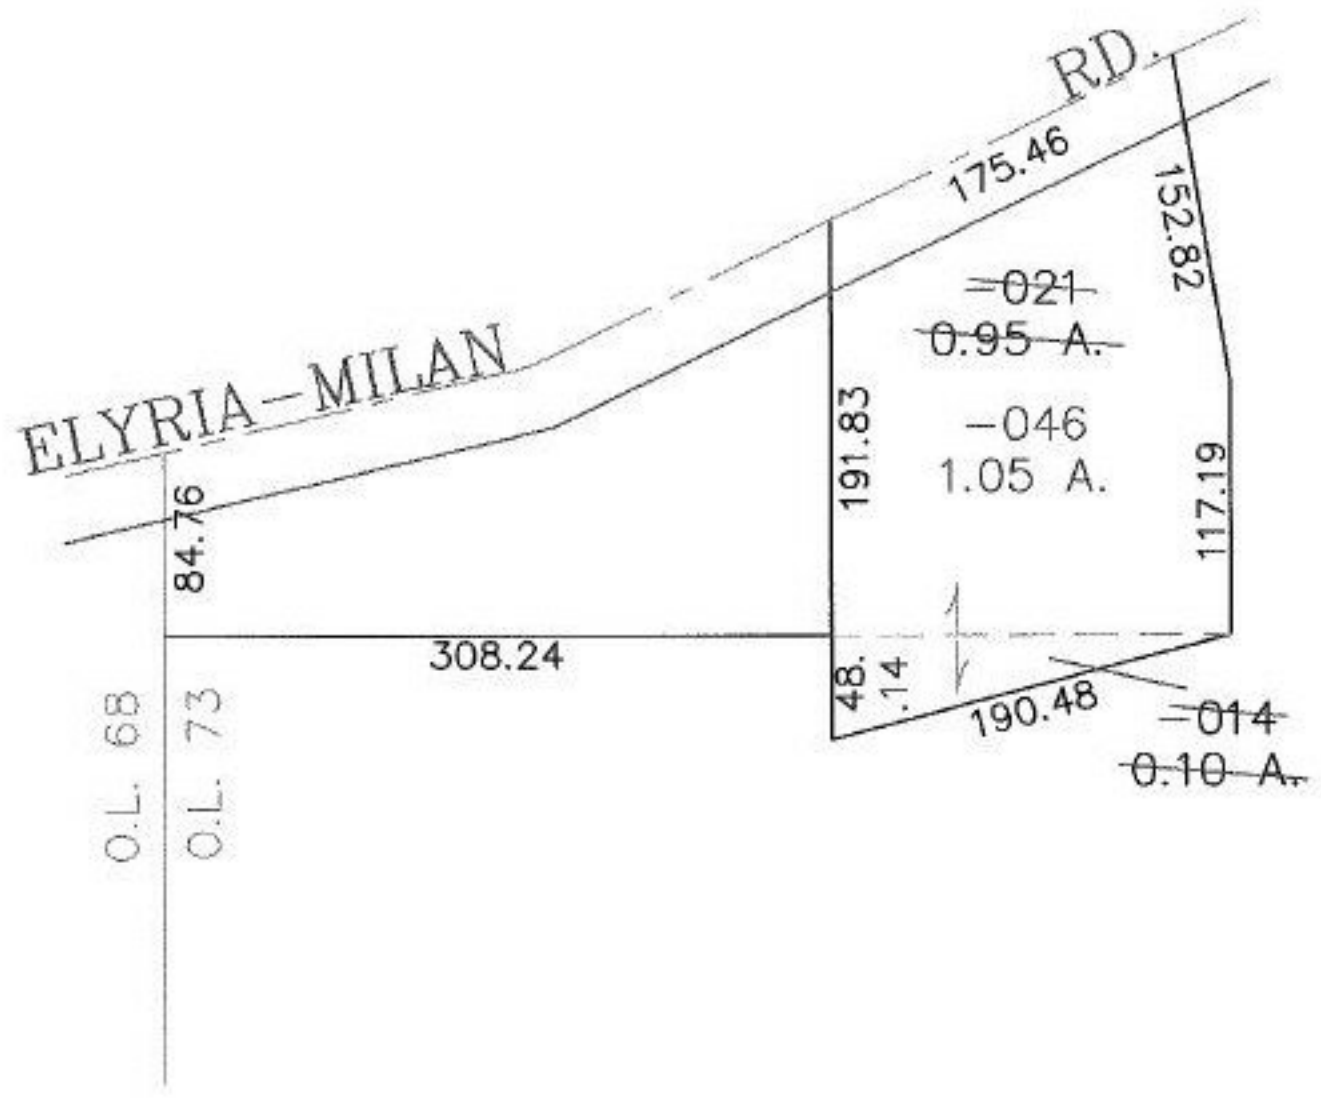

RASTER

PARENT PARCEL: 05-00-073-000-014, -021

CHILD PARCEL: 05-00-073-000-046

STARTING POINT: CENTERLINE OF ELYRIA-MILAN RD. & O.L. 73

NO. 01141

**SPLITS/DEEDS PROCESSED**

LORAIN COUNTY TAX MAP DEPARTMENT  
226 MIDDLE AVE. ELYRIA, OHIO

SURVEYED BY: CHARLES WARYU

CLOSURE: 0.00 : 10.000

MAP PAGE(S): 5-H

APPROVED BY: JAH DATE: 7-12-02

SCALE: 1" = 100' PRIOR INSTRUMENT: DV 1381/401