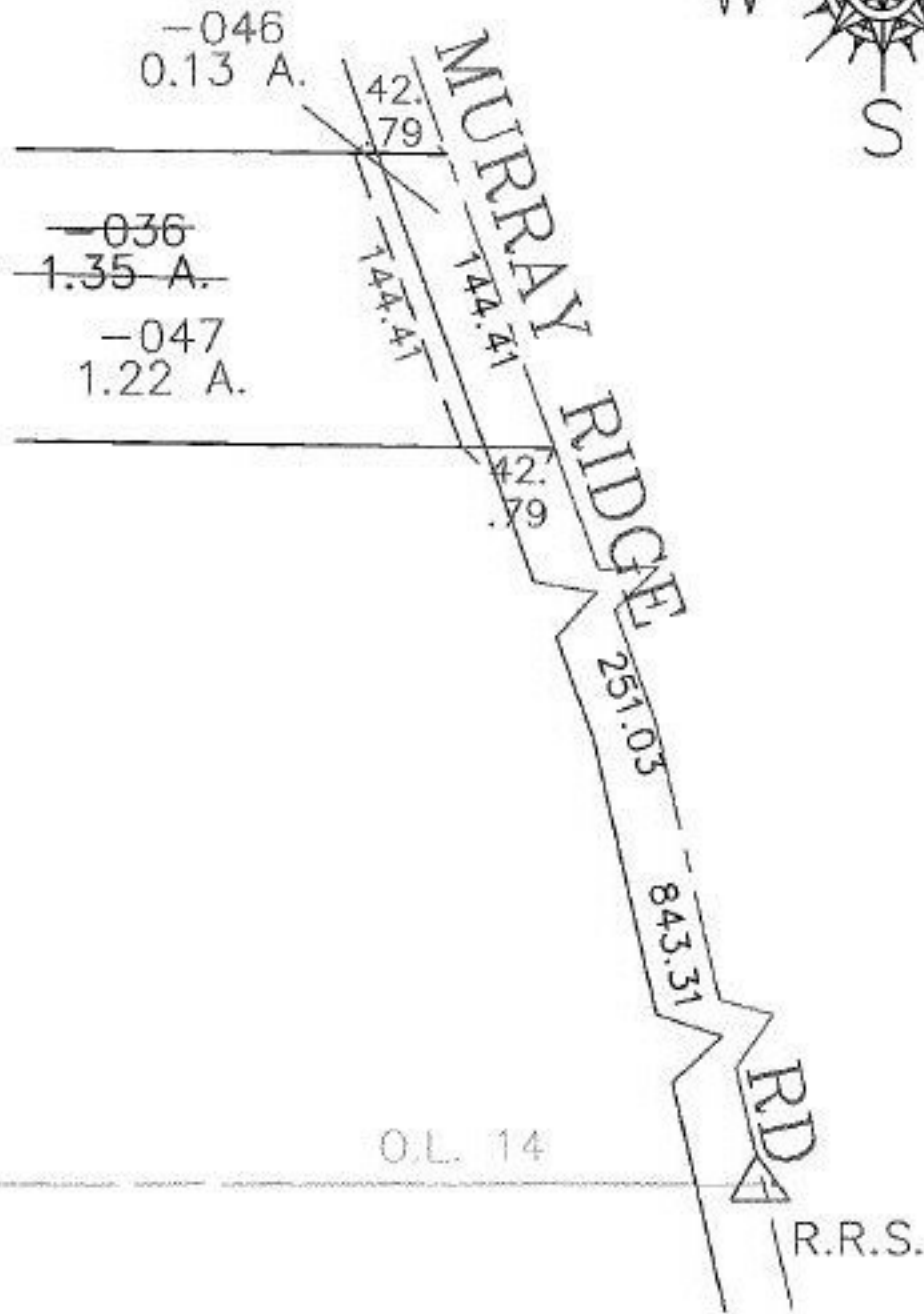

RASTER

PARENT PARCEL: 06-24-014-000-036

CHILD PARCEL: 06-24-014-000-046, -047

STARTING POINT: CENTERLINE OF MURRAY RIDGE RD. & O.L. 14

NO. 01133

**SPLITS/DEEDS PROCESSED**

LORAIN COUNTY TAX MAP DEPARTMENT  
226 MIDDLE AVE. ELYRIA, OHIO

SURVEYED BY:	MARK A. YEAGER
CLOSURE:	0.00 : 10.000
MAP PAGE(S):	6-112
APPROVED BY:	JAH DATE: 7-3-02
SCALE:	1" = 100' PRIOR INSTRUMENT: 990599445