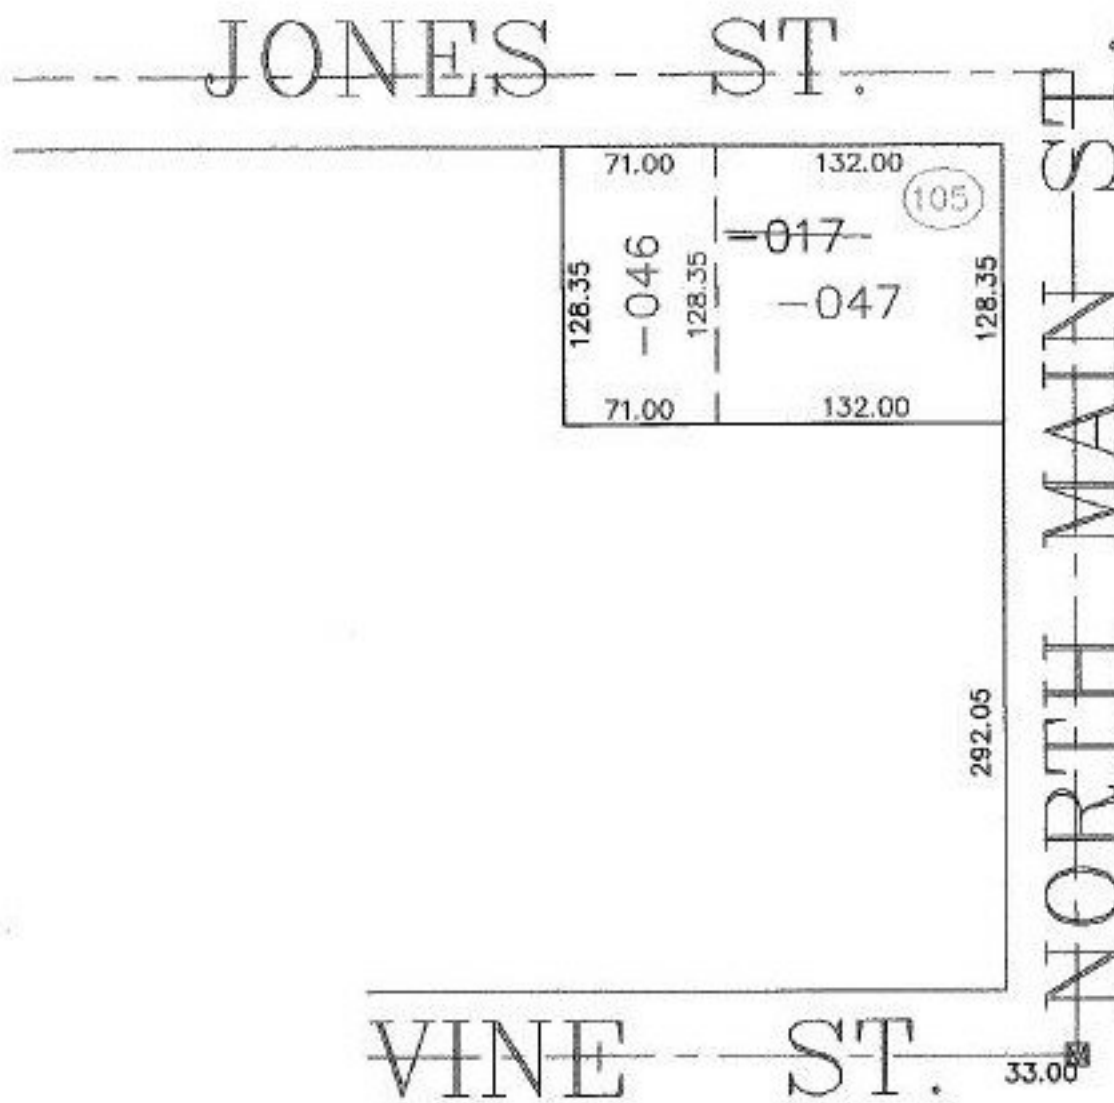

PARENT PARCEL: 18-00-028-105-017

CHILD PARCEL: 18-00-028-105-046, -047

STARTING POINT: CENTERLINE OF VINE ST. & NORTH MAIN ST.

NO. 01126

**SPLITS/DEEDS PROCESSED**

LORAIN COUNTY TAX MAP DEPARTMENT  
226 MIDDLE AVE. ELYRIA, OHIO

SURVEYED BY: THOMAS M. SNEZEK

CLOSURE: 0.00 : 10.000

MAP PAGE(S): 18-00-028-0

APPROVED BY: JAH DATE: 6-28-02

SCALE: 1" = 100' PRIOR INSTRUMENT: 20020814188