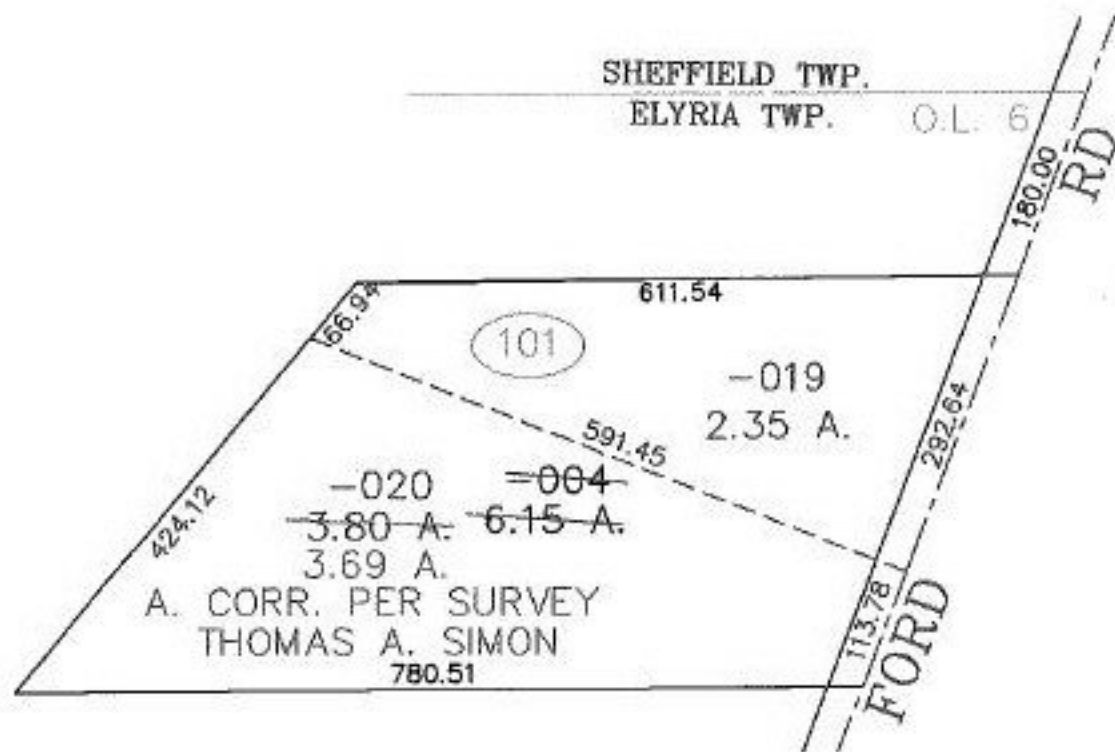

PARENT PARCEL: 06-22-006-101-004

CHILD PARCEL: 06-22-006-101-019, -020

STARTING POINT: CENTERLINE OF FORD RD. & O.L. 6

NO. 01125

SPLITS/DEEDS PROCESSED
 LORAIN COUNTY TAX MAP DEPARTMENT
 226 MIDDLE AVE. ELYRIA, OHIO

SURVEYED BY: THOMAS A. SIMON
 CLOSURE: 0.00 : 10.000
 MAP PAGE(S): 6-13
 APPROVED BY: JAH DATE: 6-28-02
 SCALE: 1" = 200' PRIOR INSTRUMENT: DV 1397/798