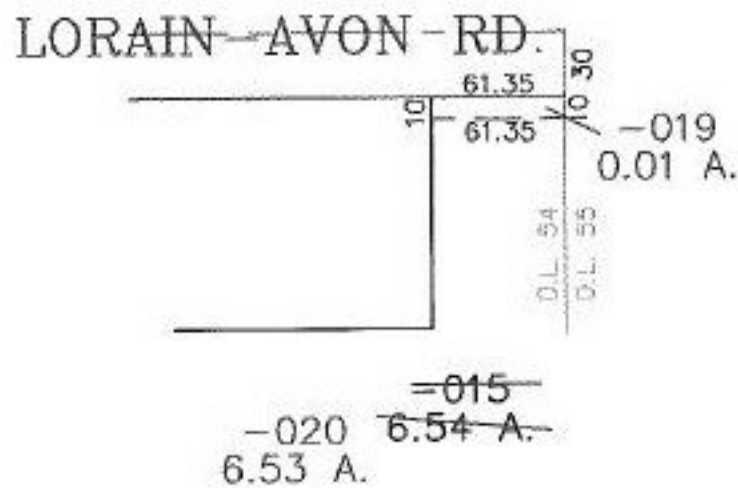

PARENT PARCEL: 03-00-054-102-015

CHILD PARCEL: 03-00-054-102-019, -020

STARTING POINT: CENTERLINE OF LORAIN-AVON RD. & O.L. 54

NO. 01110

SPLITS/DEEDS PROCESSED

LORAIN COUNTY TAX MAP DEPARTMENT
226 MIDDLE AVE. ELYRIA, OHIO

SURVEYED BY: BRIAN P. MCCARTNEY

CLOSURE: 0.00 : 10.000

MAP PAGE(S): 3-A

APPROVED BY: JAH DATE: 6-13-02

SCALE: 1" = 100' PRIOR INSTRUMENT: OR 1049/725