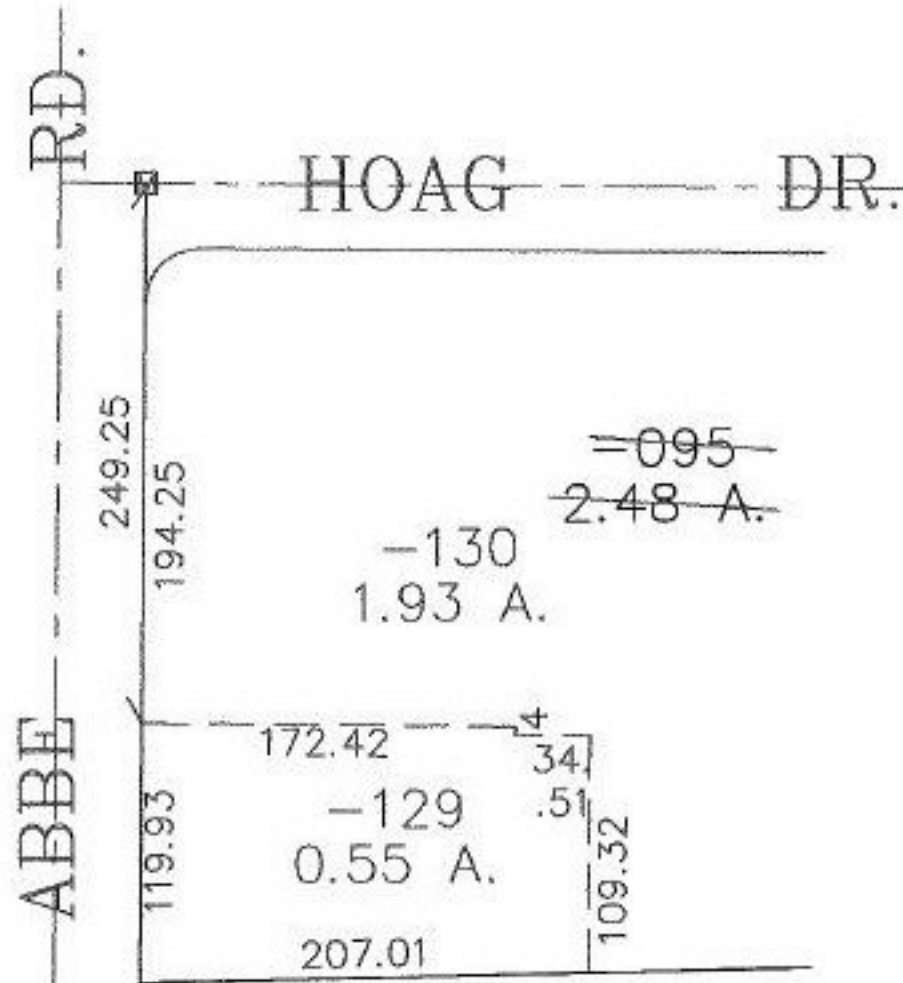

MASTER

PARENT PARCEL: 03-00-001-000-095

CHILD PARCEL: 03-00-001-000-129, -130

STARTING POINT: INTERSECTION OF HOAG DRIVE AND ABBE RD.

NO. 01096

SPLITS/DEEDS PROCESSED

LORAIN COUNTY TAX MAP DEPARTMENT
226 MIDDLE AVE. ELYRIA, OHIO

SURVEYED BY: CARL ANDERSON
 CLOSURE: 0.00 : 10.000
 MAP PAGE(S): 3-00-001-A
 APPROVED BY: JAH DATE: 5-30-02
 SCALE: 1" = 100 PRIOR INSTRUMENT: OR 1065/666