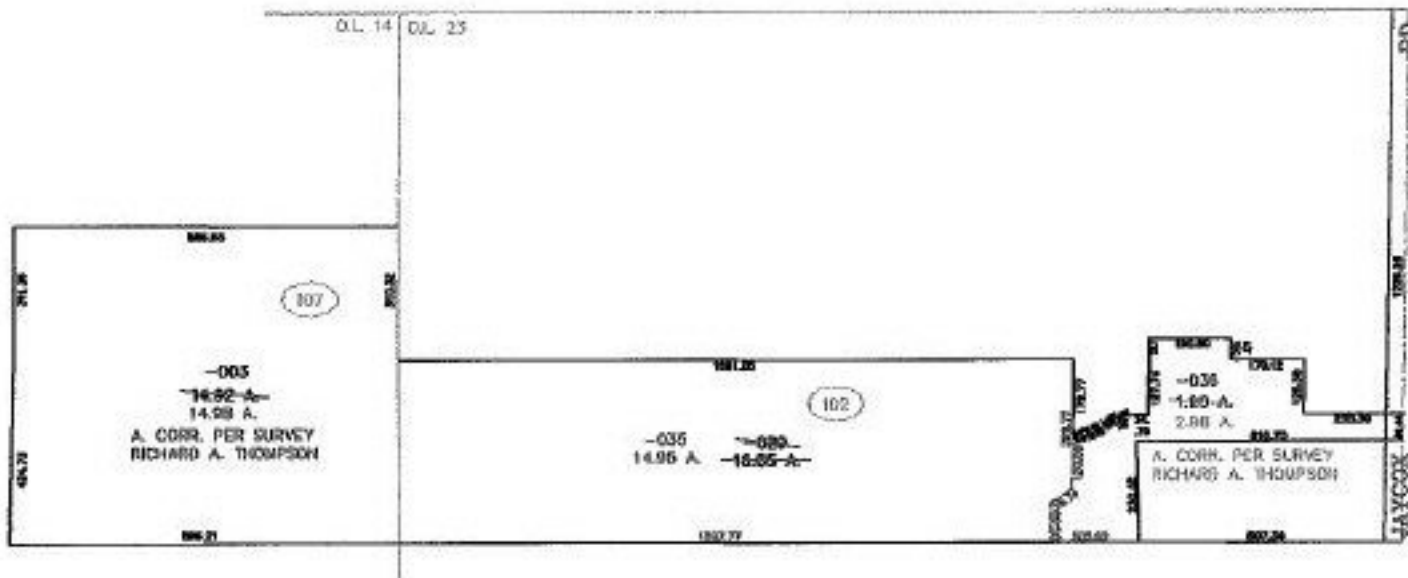

RASTER

PARENT PARCEL: 04-00-023-102-020

CHILD PARCEL: 04-00-014-107-003, 04-00-023-102-035, -036

STARTING POINT: CENTERLINE OF JAYCOX RD. & O.L. 23

NO. 01094

SPLITS/DEEDS PROCESSED

LORAIN COUNTY TAX MAP DEPARTMENT
226 MIDDLE AVE. ELYRIA, OHIO

SURVEYED BY: RICHARD A. THOMPSON

CLOSURE: 0.00 : 10.000

MAP PAGE(S): 04-00-014-D, 04-00-023-A,B

APPROVED BY: JAH DATE: 6-13-02

SCALE: 1" = 500' PRIOR INSTRUMENT: OR 1036/292