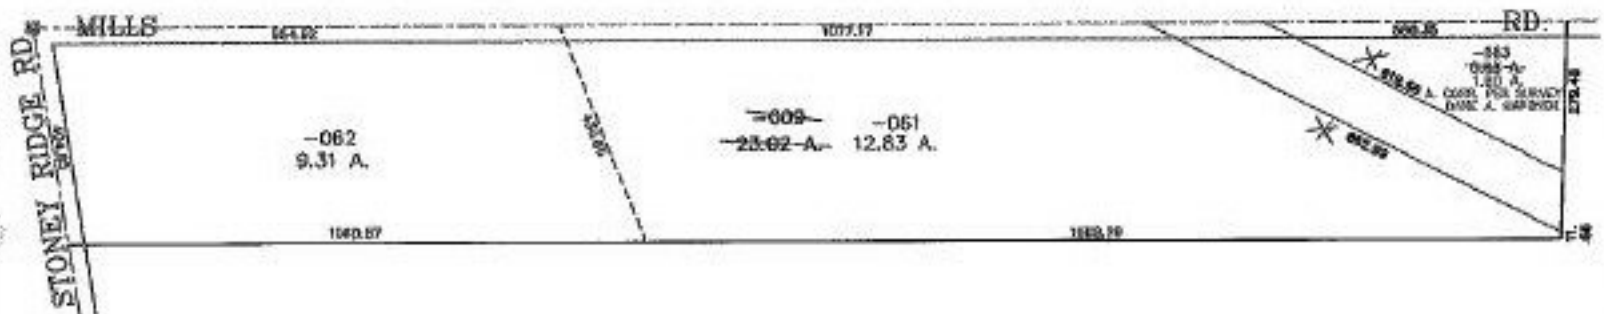

EASTER

PARENT PARCEL: 07-00-031-000-009

CHILD PARCEL: 07-00-031-000-061 THRU -063

STARTING POINT: CENTERLINE OF MILLS RD. & STONEY RIDGE RD.

NO. 01090

SPLITS/DEEDS PROCESSED
LORAIN COUNTY TAX MAP DEPARTMENT
 226 MIDDLE AVE. ELYRIA, OHIO

SURVEYED BY: DANE A. HAPONEK
 CLOSURE: 0.01 : 10,000
 MAP PAGE(S): 7-B
 APPROVED BY: JAH DATE: 5-23-02
 SCALE: 1" = 400 PRIOR INSTRUMENT: DV 1360/709