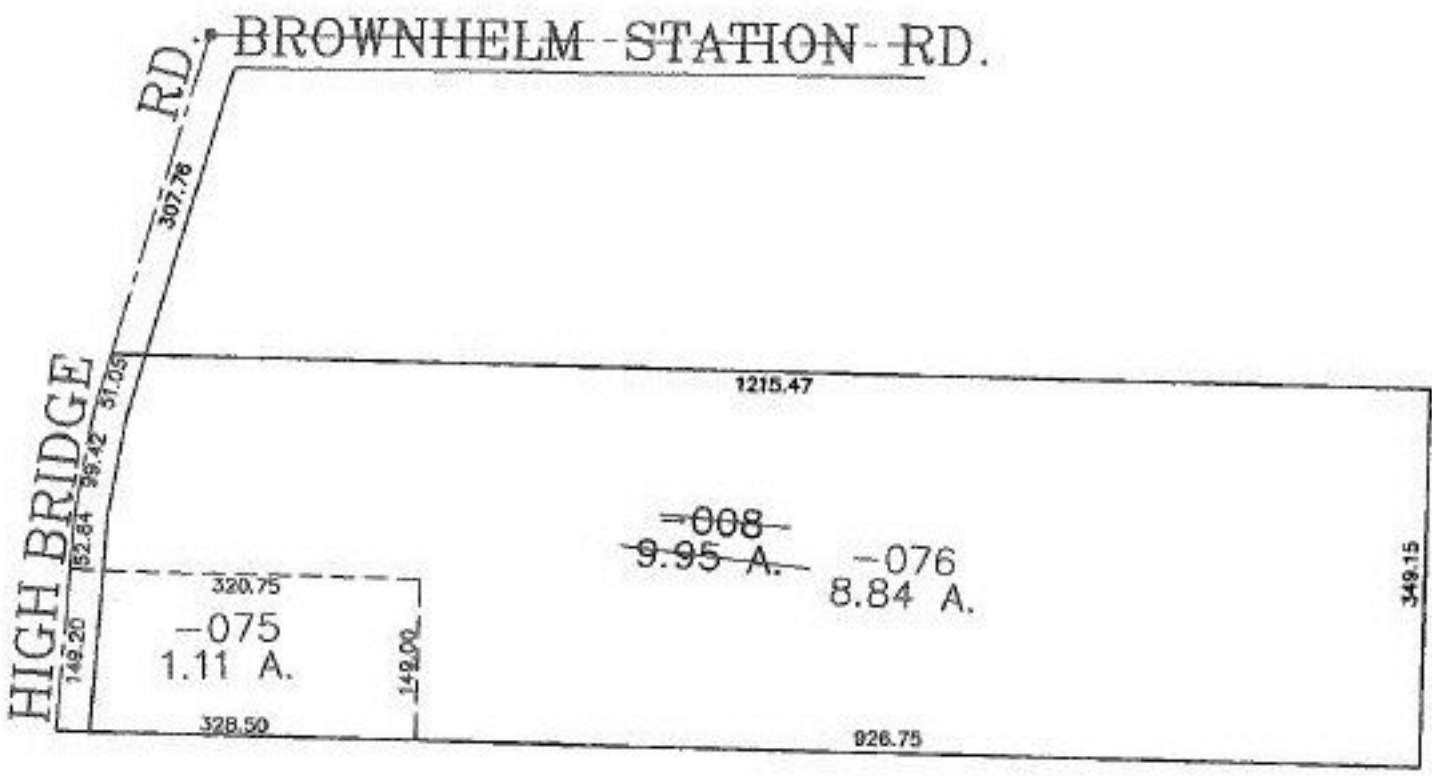

PARENT PARCEL: 01-00-018-000-008

CHILD PARCEL: 01-00-018-000-075, -076

STARTING POINT: CENTERLINE OF HIGHBRIDGE RD. & BROWNHELM STATION RD.

NO. 01080

**SPLITS/DEEDS PROCESSED**  
 LORAIN COUNTY TAX MAP DEPARTMENT  
 226 MIDDLE AVE. ELYRIA, OHIO

SURVEYED BY: M.G. HURA  
 CLOSURE: 0.00 : 10.000  
 MAP PAGE(S): 1-00-018-A  
 APPROVED BY: JAH DATE: 5-14-02  
 SCALE: 1" = 200' PRIOR INSTRUMENT: OR 1438/1100