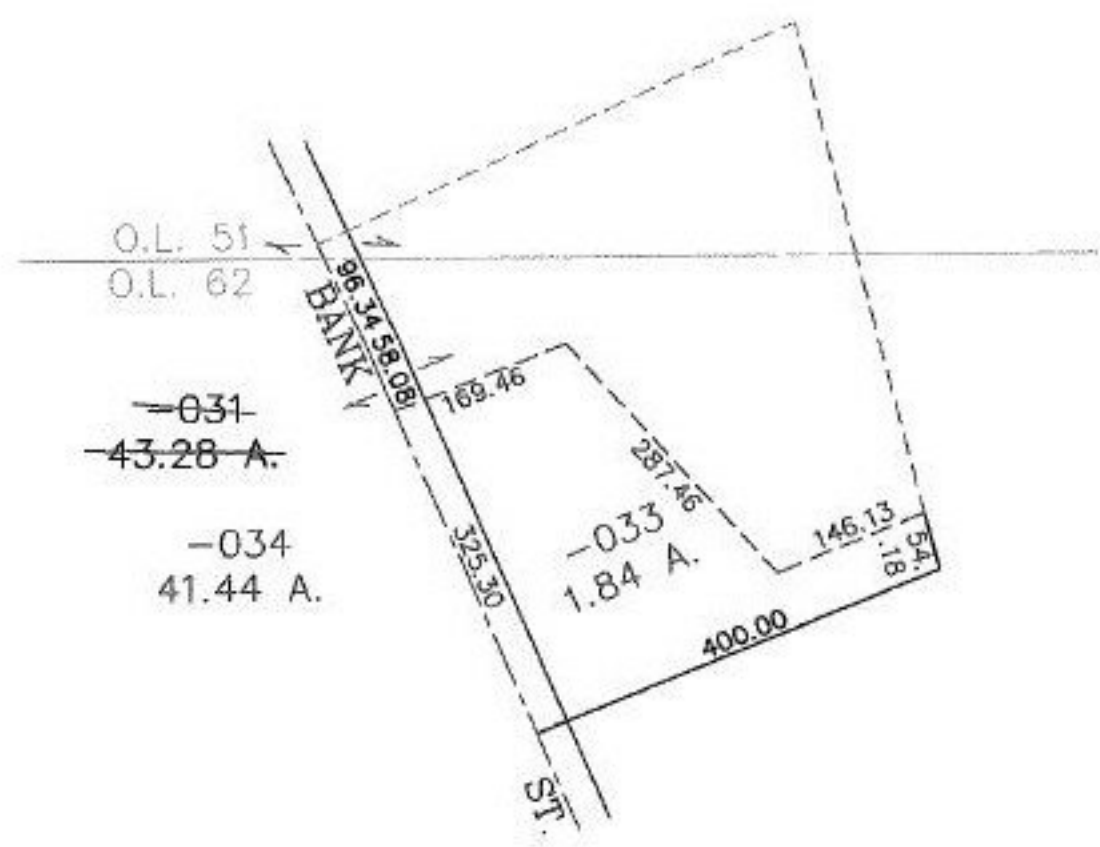

RASTER

PARENT PARCEL: 01-00-062-000-031  
CHILD PARCEL: 01-00-062-000-033, -034  
STARTING POINT: CENTERLINE OF BANK ST. & O.L. 62

NO. 01077

**SPLITS/DEEDS PROCESSED**  
LORAIN COUNTY TAX MAP DEPARTMENT  
226 MIDDLE AVE. ELYRIA, OHIO

SURVEYED BY: MIKE HURA  
CLOSURE: 0.00 : 10.000  
MAP PAGE(S): 1-J  
APPROVED BY: JAH DATE: 5-9-02  
SCALE: 1" = 200 PRIOR INSTRUMENT: OR 1201/550