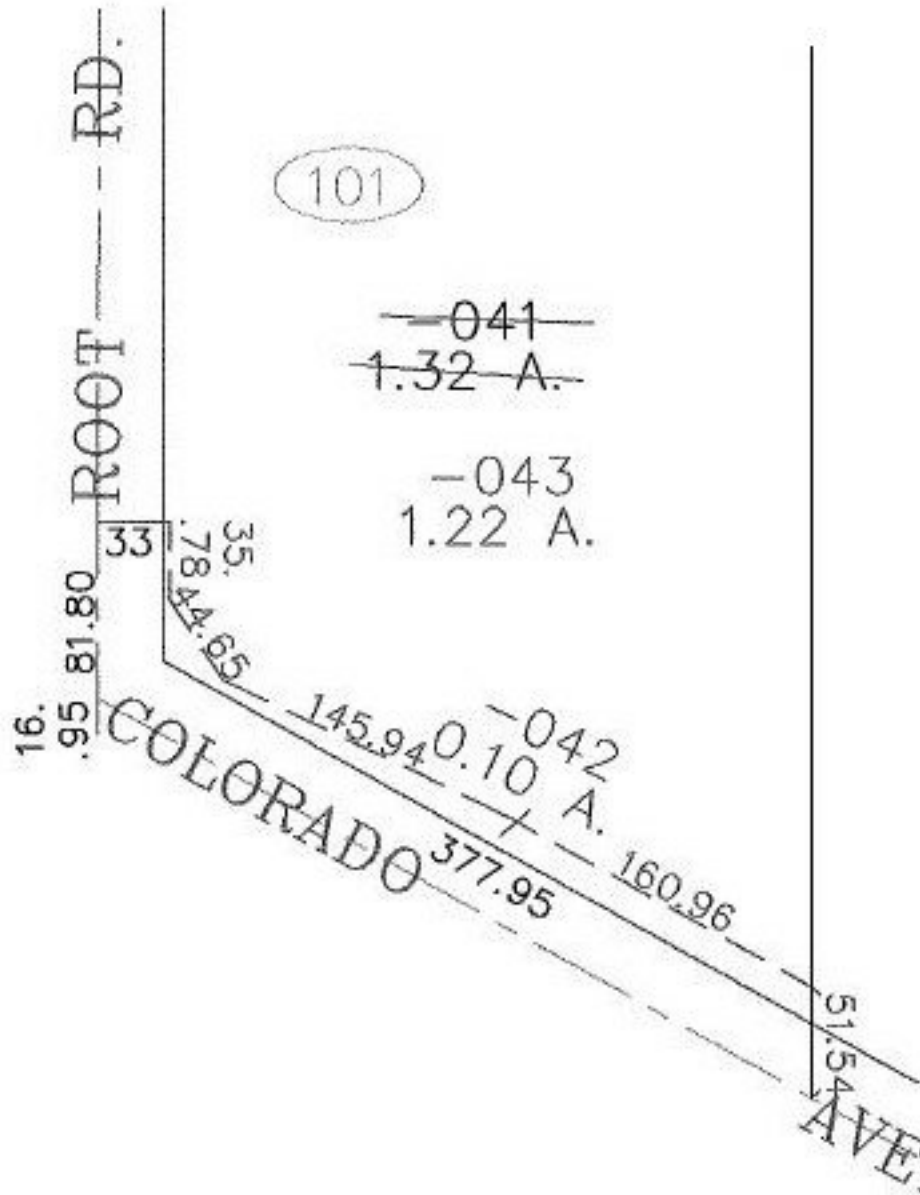

PARENT PARCEL: 03-00-058-101-041

CHILD PARCEL: 03-00-058-101-042, -043

STARTING POINT: CENTERLINE OF COLORADO AVE. & ROOT RD.

NO. 01074

SPLITS/DEEDS PROCESSED

LORAIN COUNTY TAX MAP DEPARTMENT
226 MIDDLE AVE. ELYRIA, OHIO

SURVEYED BY: BRIAN P. MCCARTNEY

CLOSURE: 0.00 : 10.000

MAP PAGE(S): 3-00-058-A

APPROVED BY: JAH DATE: 5-6-02

SCALE: 1" = 100' PRIOR INSTRUMENT: 20000673369