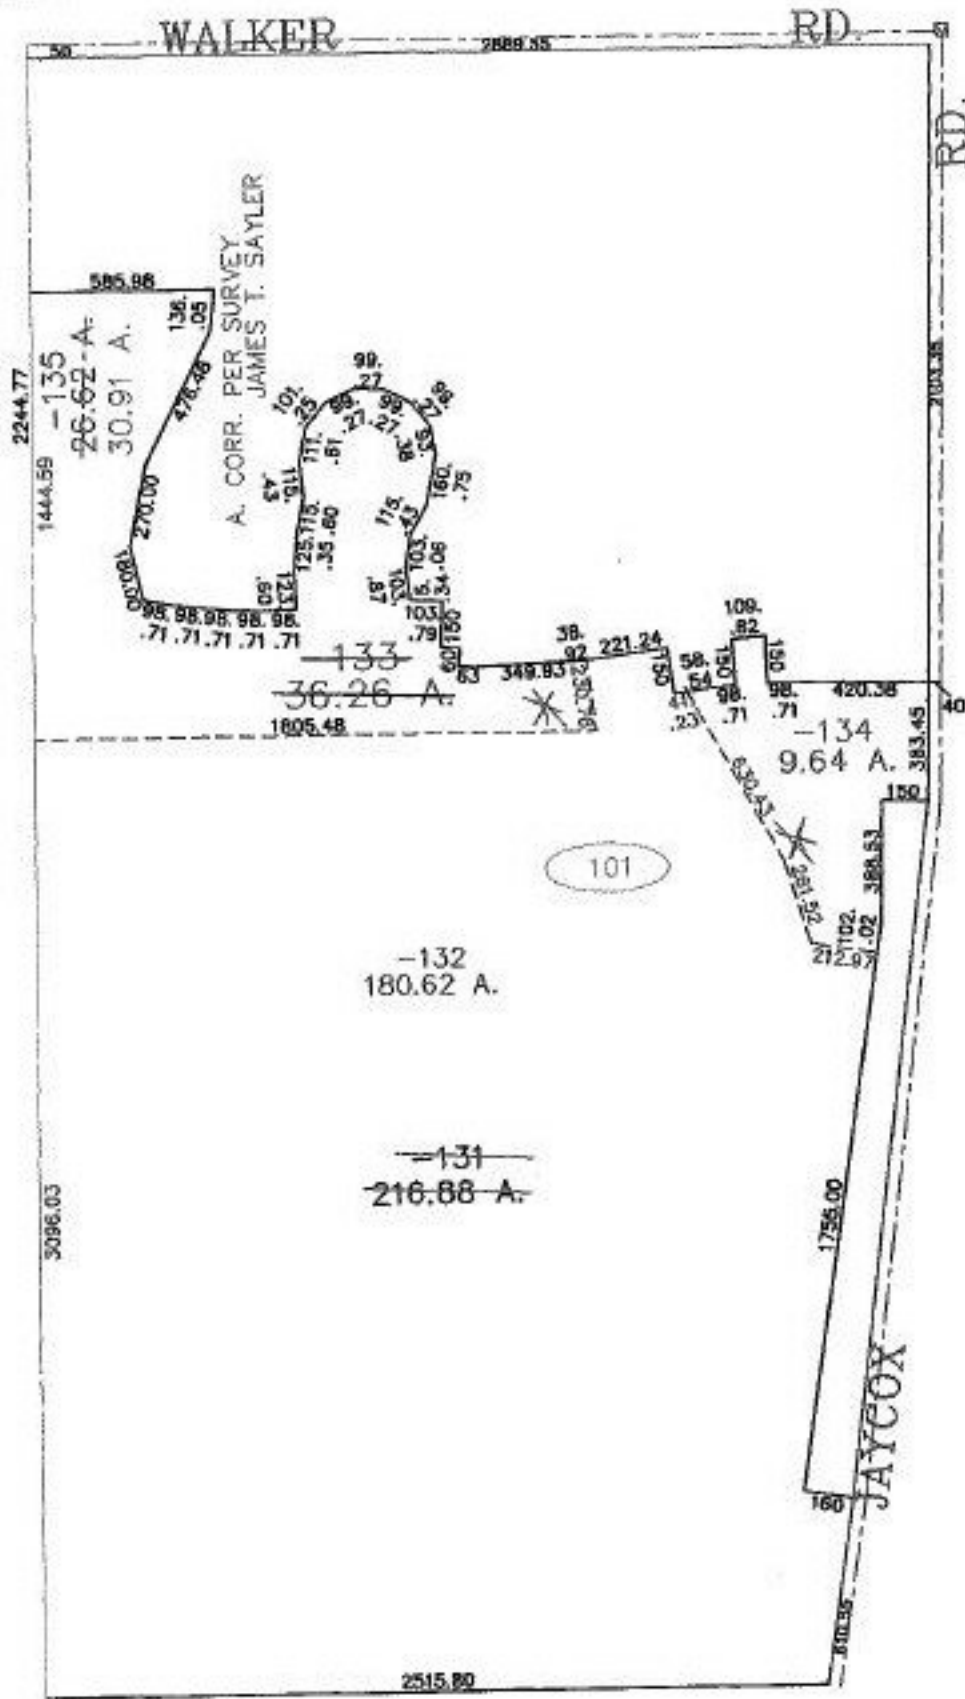

PARENT PARCEL: 04-00-020-101-131  
CHILD PARCEL: 04-00-020-101-132 THRU -135  
STARTING POINT: CENTERLINE OF WALKER RD. & O.L. 20

NO. 01062

**SPLITS/DEEDS PROCESSED**

LORAIN COUNTY TAX MAP DEPARTMENT  
226 MIDDLE AVE. ELYRIA, OHIO

SURVEYED BY:	JAMES T. SAYLER
CLOSURE:	0.01 : 10.000
MAP PAGE(S):	4-00-020-G
APPROVED BY:	JAH DATE: 4-26-02
SCALE:	1" = 700 PRIOR INSTRUMENT: 20020803424