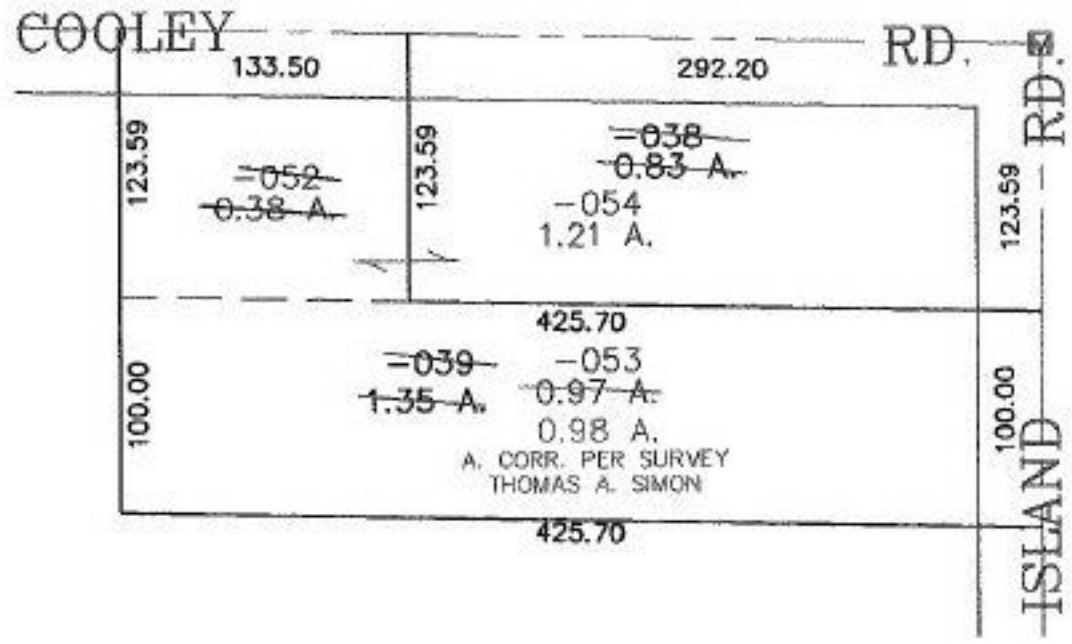

PARENT PARCEL: 11-00-034-000-039, -038  
CHILD PARCEL: 11-00-034-000-052 THRU -054  
STARTING POINT: CENTERLINE OF COOLEY RD. & ISLAND RD.

NO. 01049

**SPLITS/DEEDS PROCESSED**

LORAIN COUNTY TAX MAP DEPARTMENT  
228 MIDDLE AVE. ELYRIA, OHIO

SURVEYED BY: 01049  
CLOSURE: 0.00 : 10.000  
MAP PAGE(S): 11-00-034-B  
APPROVED BY: JAH DATE: 4-17-02  
SCALE: 1" = 100' PRIOR INSTRUMENT: OR 1206/212