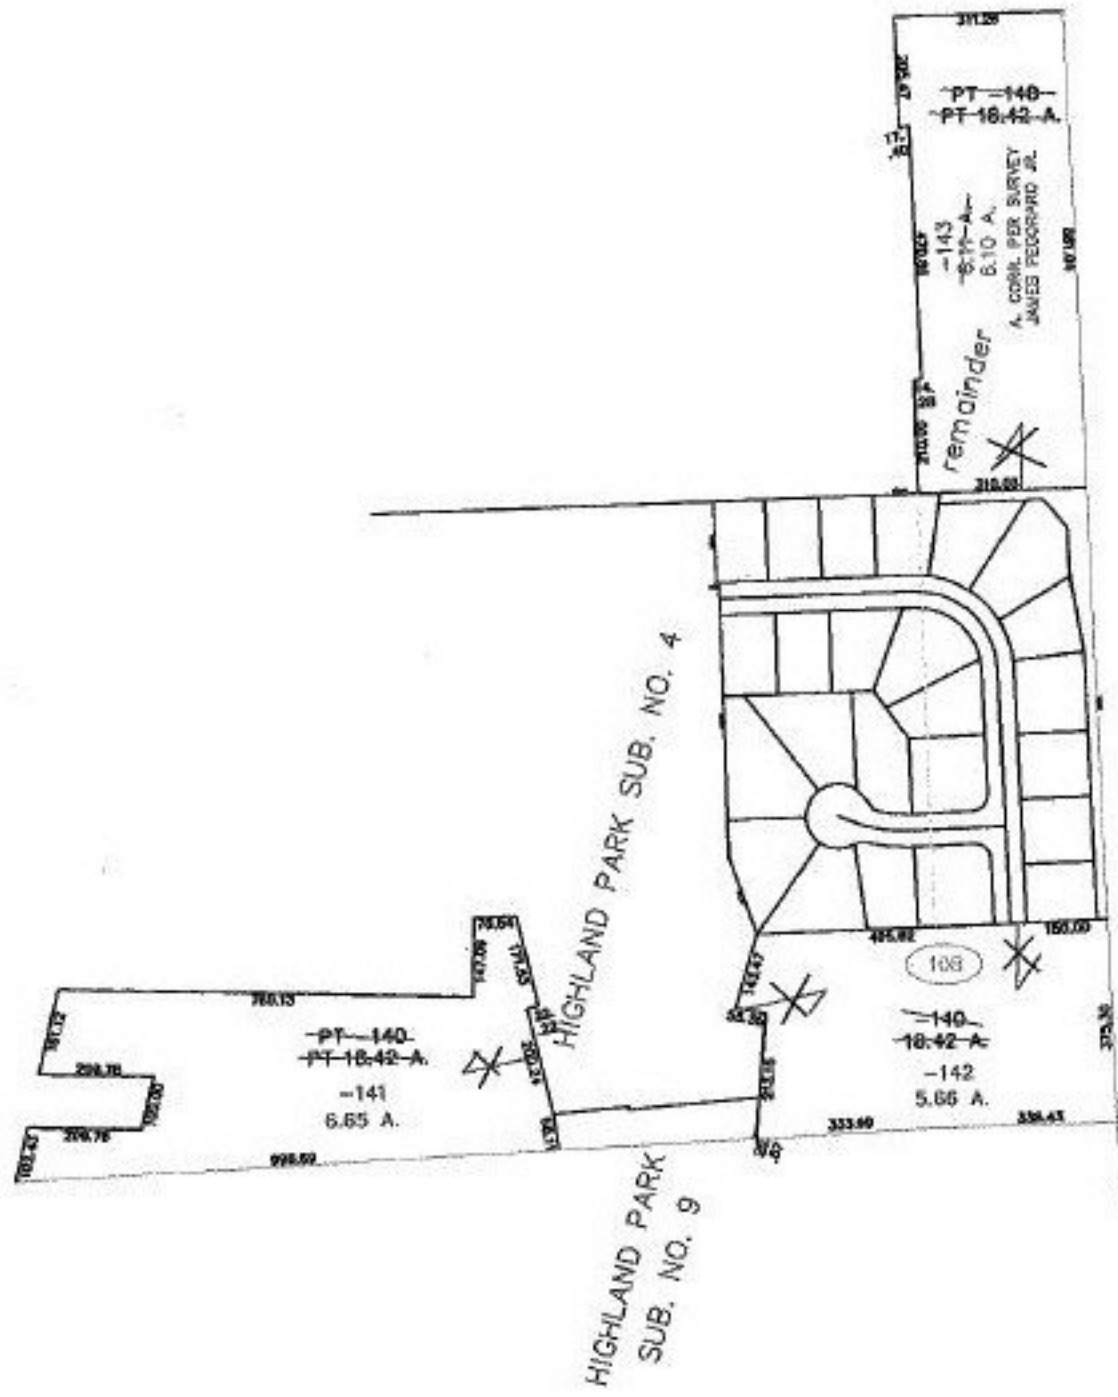

PARENT PARCEL: 04-00-011-108-140  
CHILD PARCEL: 04-00-011-108-141 THRU -143  
STARTING POINT: WESTERLY LINE OF HIGHLAND PARK SUBD. NO. 9

NO. 01038

**SPLITS/DEEDS PROCESSED**  
LORAIN COUNTY TAX MAP DEPARTMENT  
226 MIDDLE AVE. ELYRIA, OHIO

SURVEYED BY: JAMES PEGORARO JR.  
CLOSURE: 0.02 : 10.000  
MAP PAGE(S): 4-00-011-H  
APPROVED BY: JAH DATE: 4-10-02  
SCALE: 1" = 400' PRIOR INSTRUMENT: OR 1045/603