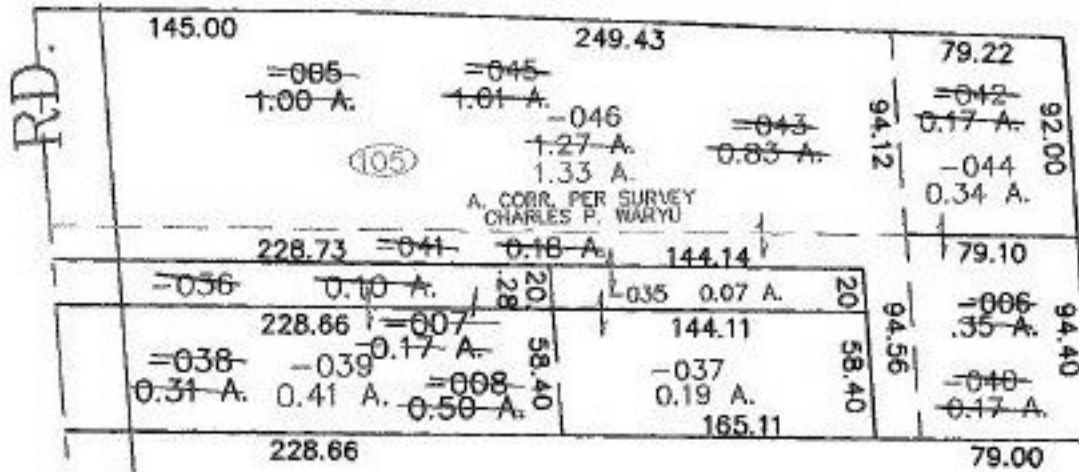

PARENT PARCEL: 05-00-094-105-005 THRU -008
CHILD PARCEL: 05-00-094-105-035 THRU -046
STARTING POINT: CENTERLINE OF QUARRY RD. & O.L. 94

NO. 01019

SPLITS/DEEDS PROCESSED

LORAIN COUNTY TAX MAP DEPARTMENT
226 MIDDLE AVE. ELYRIA, OHIO

SURVEYED BY: CHARLES P. WARYU
CLOSURE: 0.00 : 10.000
MAP PAGE(S): 5-00-094-C
APPROVED BY: JAH DATE: 4-9-02
SCALE: 1" = 100 PRIOR INSTRUMENT: OR 707/569