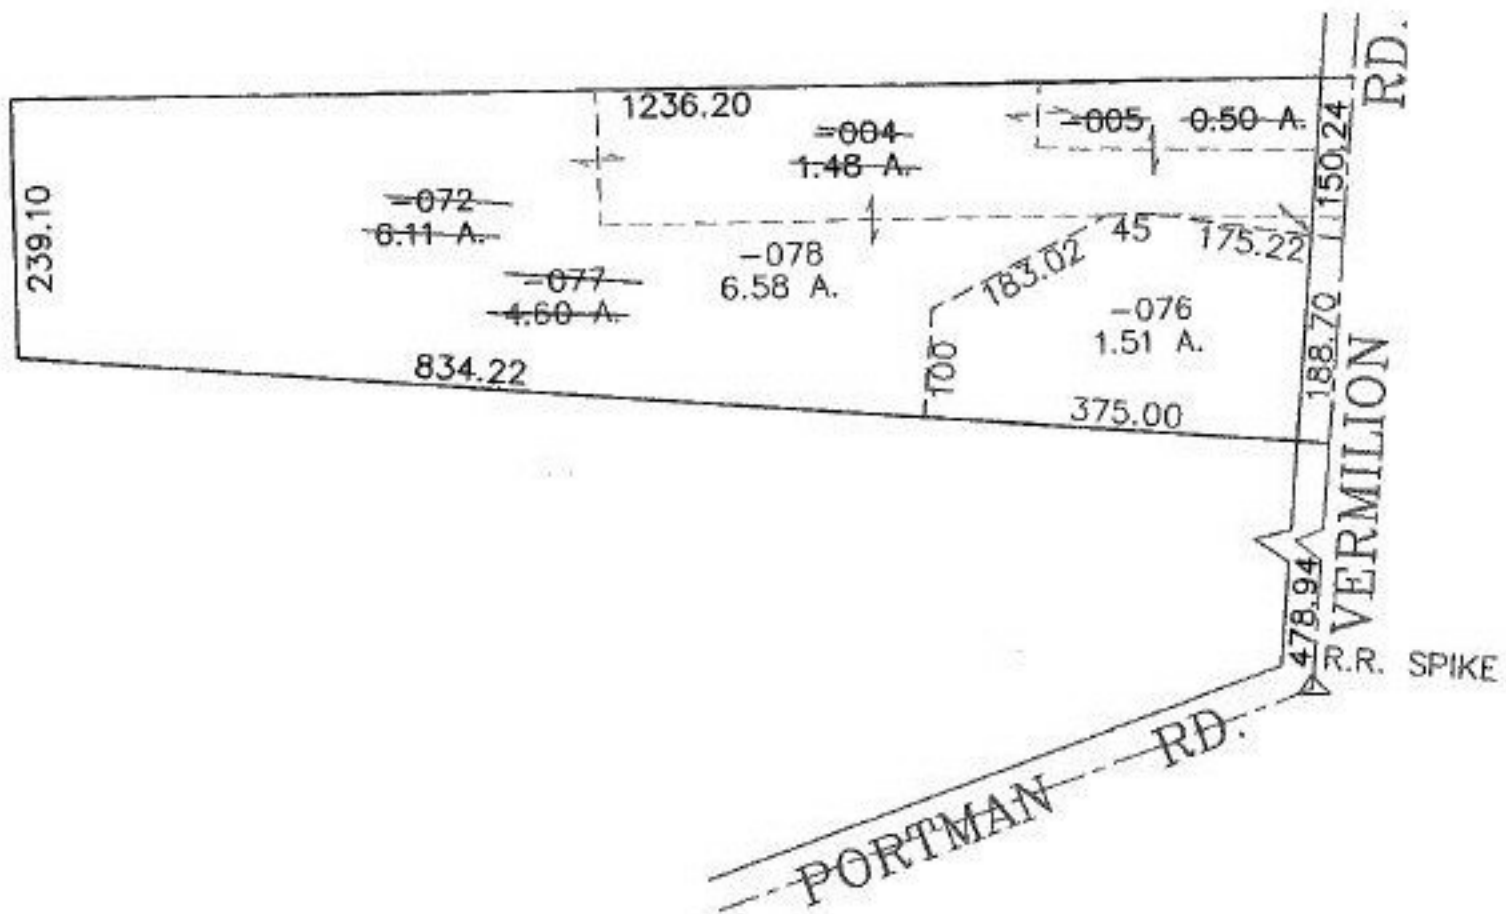

PARENT PARCEL: 01-00-076-000-072, -004, -005
CHILD PARCEL: 01-00-076-000-076 THRU -078
STARTING POINT: CENTERLINE OF VERMILION RD. & PORTMAN RD.

NO. 01015

SPLITS/DEEDS PROCESSED
LORAIN COUNTY TAX MAP DEPARTMENT
226 MIDDLE AVE. ELYRIA, OHIO

SURVEYED BY: EARL HUNTER
CLOSURE: 0.01 : 10.000
MAP PAGE(S): 1-K
APPROVED BY: JAH DATE: 3-28-02
SCALE: 1" = 200' PRIOR INSTRUMENT: 980563148