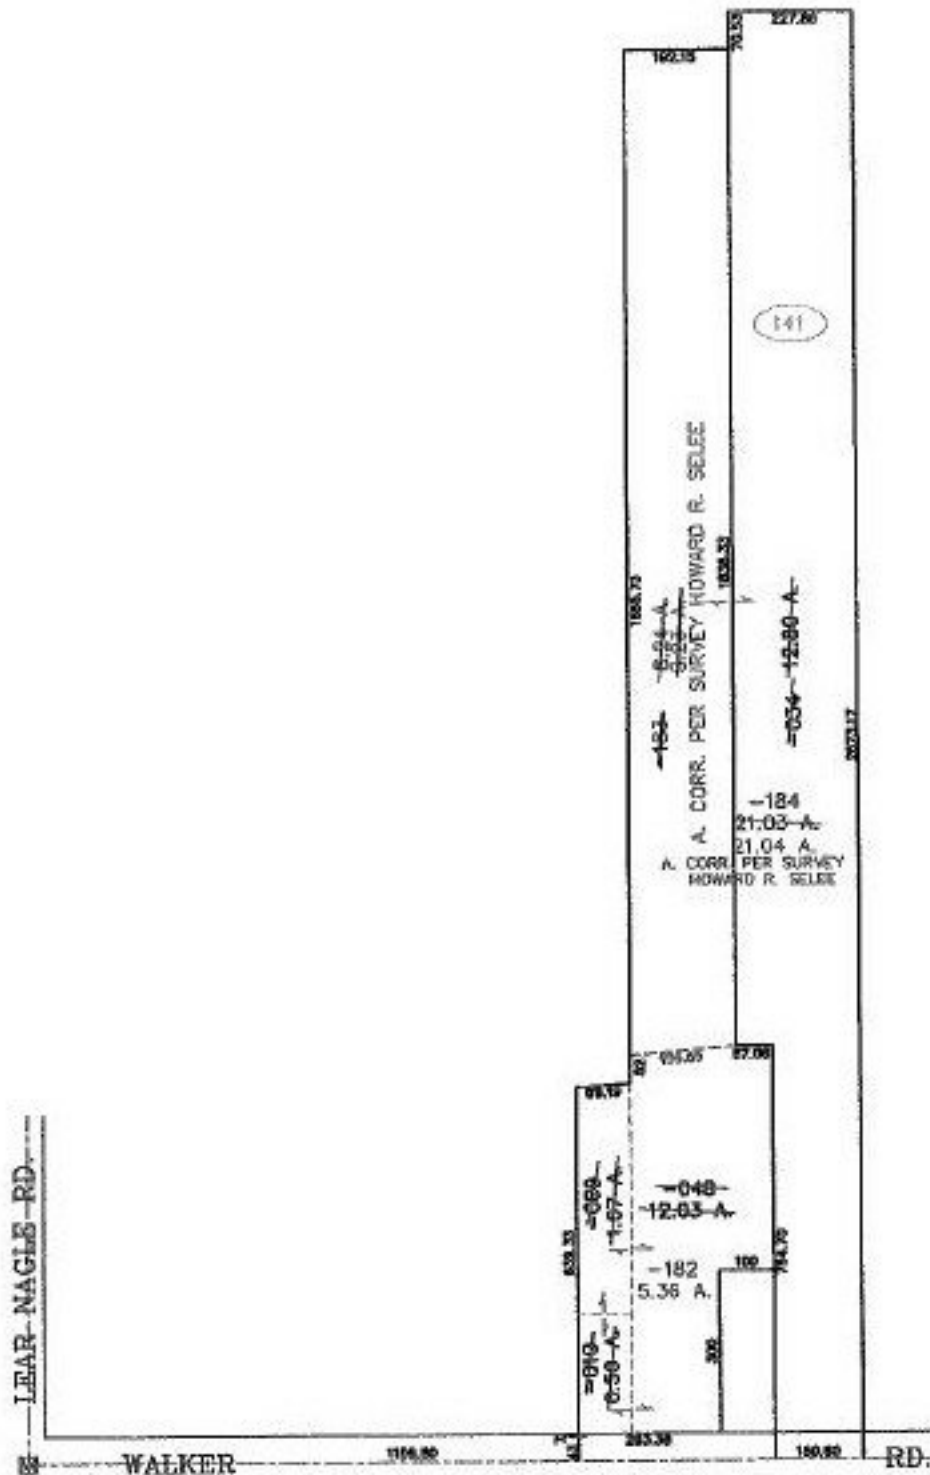

PARENT PARCEL: 04-00-030-141-048, -010, -009, -034  
CHILD PARCEL: 04-00-030-141-182 THRU -184  
STARTING POINT: CENTERLINE OF WALKER RD. & LEAR NAGLE RD.

NO. 00998

**SPLITS/DEEDS PROCESSED**  
LORAIN COUNTY TAX MAP DEPARTMENT  
226 MIDDLE AVE. ELYRIA, OHIO

SURVEYED BY: HOWARD R. SELEE  
CLOSURE: 0.01 : 10.000  
MAP PAGE(S): 4-00-030-F  
APPROVED BY: JAH DATE: 3-5-02  
SCALE: 1" = 400 PRIOR INSTRUMENT: 980568812