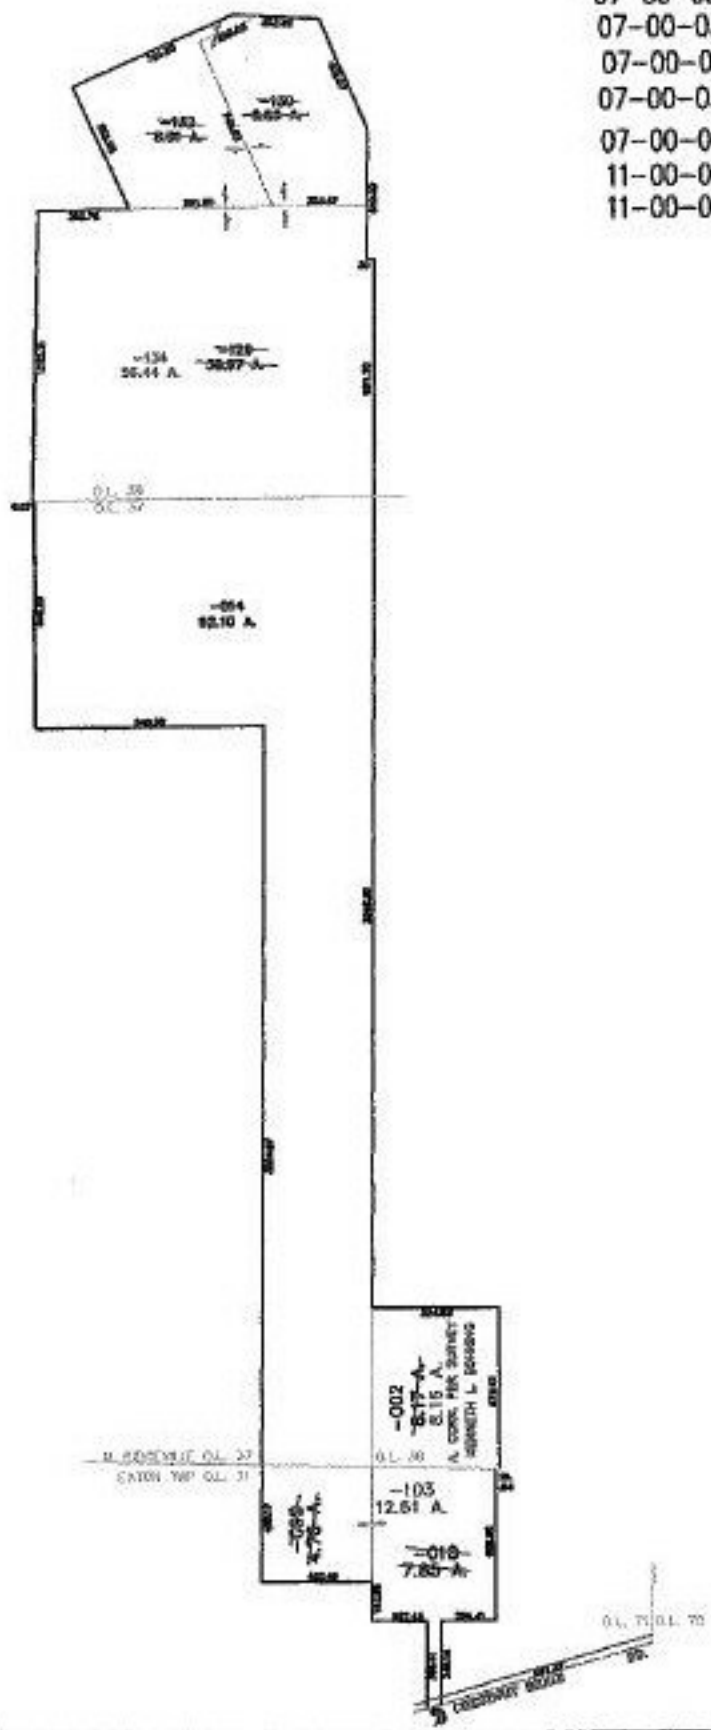

PARENT PARCEL: SEE BELOW  
CHILD PARCEL: 07-00-038-000-134, 07-00-037-000-014, 11-00-071-000-103  
STARTING POINT: CENTERLINE OF CHESTNUT RIDGE RD. & O.L. 71

NO. 00996

- 07-00-036-000-002
- 07-00-038-000-130
- 07-00-038-000-132
- 07-00-038-000-129
- 07-00-037-000-014
- 11-00-071-000-099
- 11-00-071-000-018

**SPLITS/DEEDS PROCESSED**  
**LORAIN COUNTY TAX MAP DEPARTMENT**  
 226 MIDDLE AVE. ELYRIA, OHIO

SURVEYED BY: DONALD G. BOHNING  
 CLOSURE: 0.00 : 10.000  
 MAP PAGE(S): 11-00-071-A  
 APPROVED BY: JAH DATE: 3-1-02  
 SCALE: 1" = 900 PRIOR INSTRUMENT: 2000696249