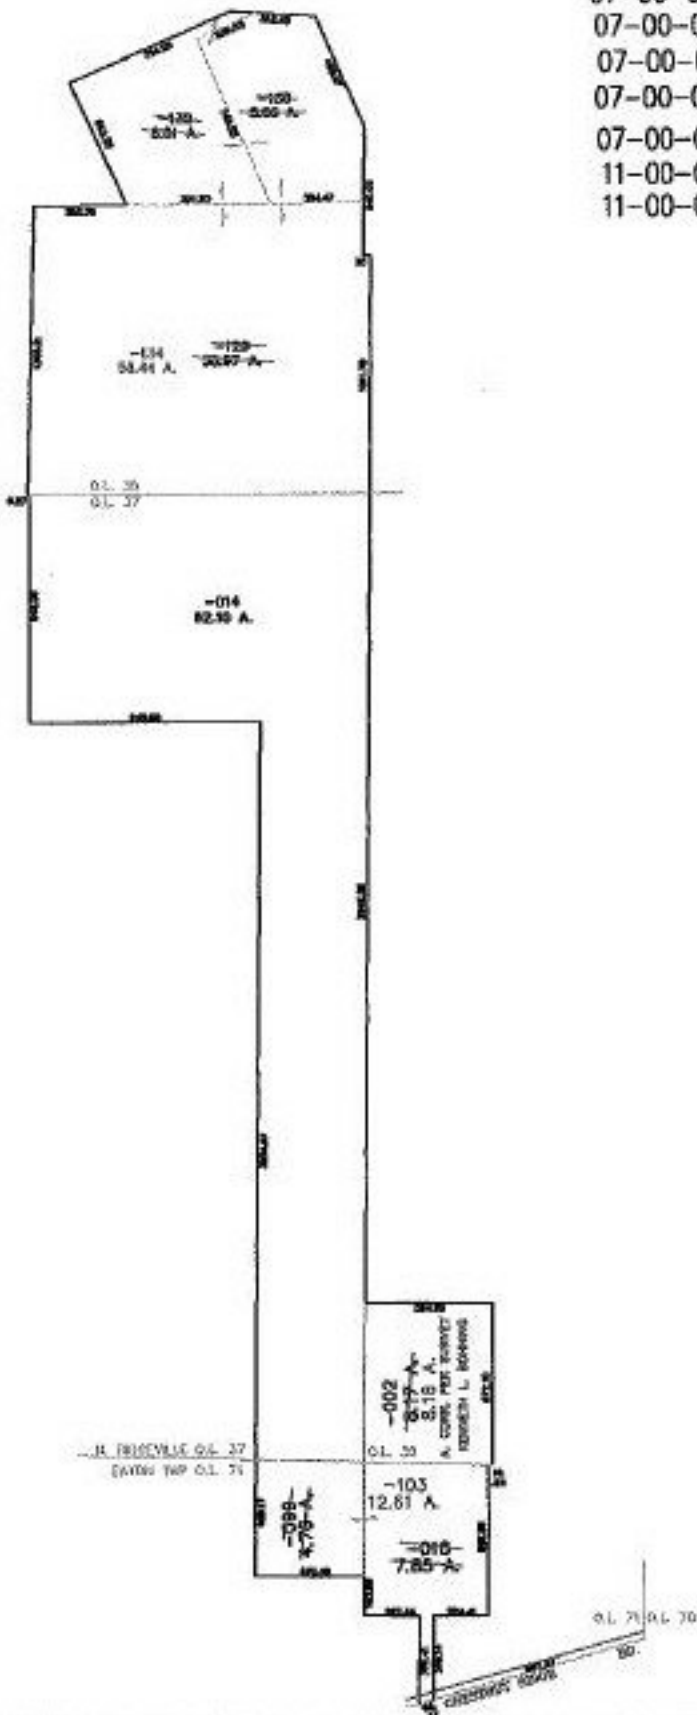

PARENT PARCEL: SEE BELOW

CHILD PARCEL: 07-00-038-000-134, 07-00-037-000-014, 11-00-071-000-103

STARTING POINT: CENTERLINE OF CHESTNUT RIDGE RD. & O.L. 71

NO. 00996

- 07-00-036-000-002
- 07-00-038-000-130
- 07-00-038-000-132
- 07-00-038-000-129
- 07-00-037-000-014
- 11-00-071-000-099
- 11-00-071-000-018

SPLITS/DEEDS PROCESSED

LORAIN COUNTY TAX MAP DEPARTMENT
226 MIDDLE AVE. ELYRIA, OHIO

SURVEYED BY: DONALD G. BOHNING
 CLOSURE: 0.00 : 10.000
 MAP PAGE(S): 11-00-071-A
 APPROVED BY: JAH DATE: 3-1-02
 SCALE: 1" = 900 PRIOR INSTRUMENT: 2000696249