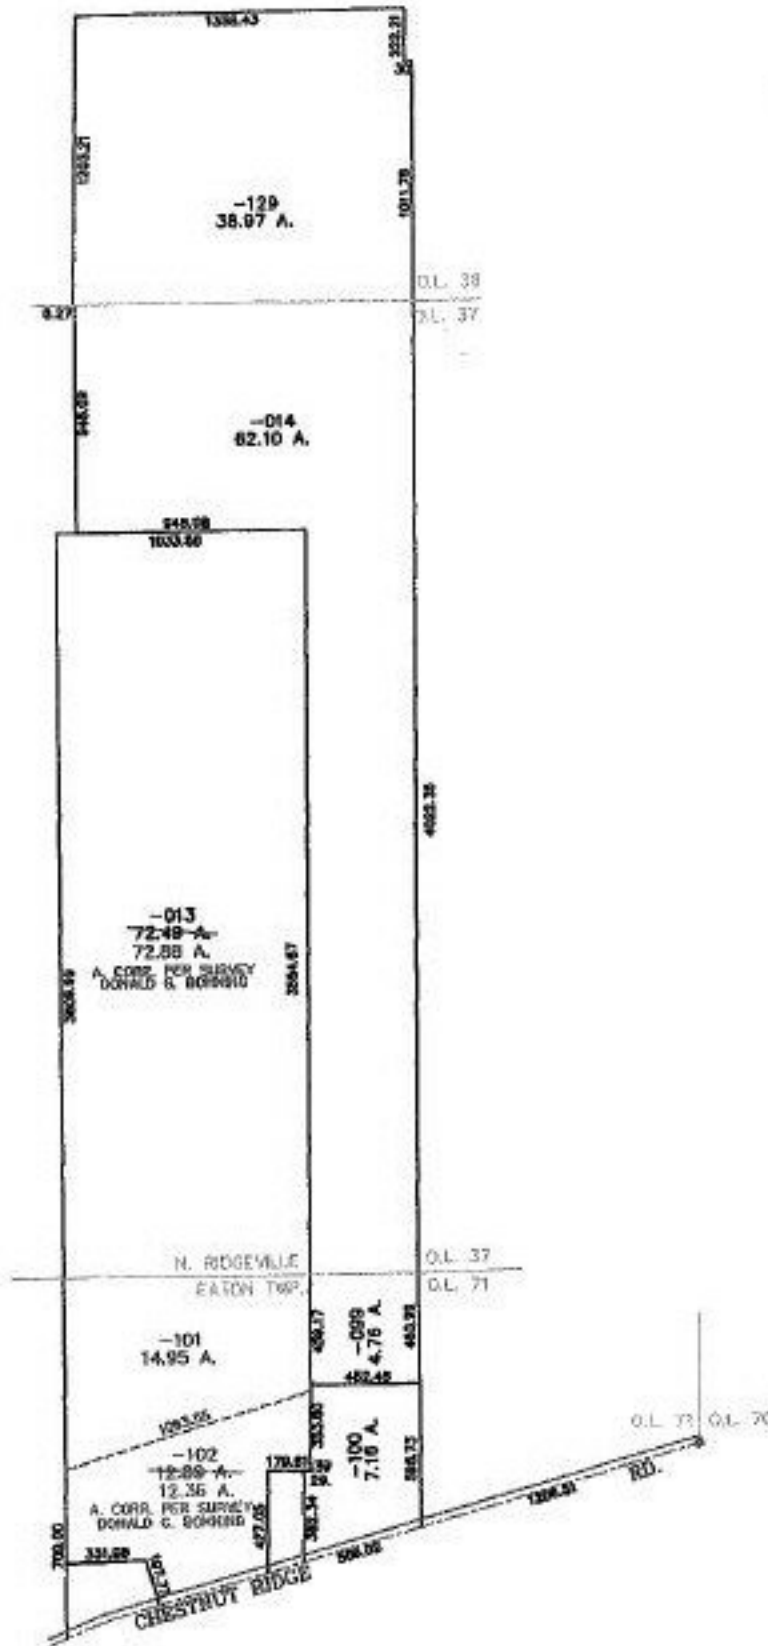

MASTER

PARENT PARCEL: 11-00-071-000-098

CHILD PARCEL: 11-00-071-000-101, -102

STARTING POINT: CENTERLINE OF CHESTNUT RIDGE RD. & O.L. 71

NO. 00984

**SPLITS/DEEDS PROCESSED**

LORAIN COUNTY TAX MAP DEPARTMENT  
226 MIDDLE AVE. ELYRIA, OHIO

SURVEYED BY: DONALD G. BOHNING

CLOSURE: 0.00 : 10.000

MAP PAGE(S): 11-00-071-A

APPROVED BY: JAH DATE: 2-8-02

SCALE: 1" = 900 PRIOR INSTRUMENT: 2000696249