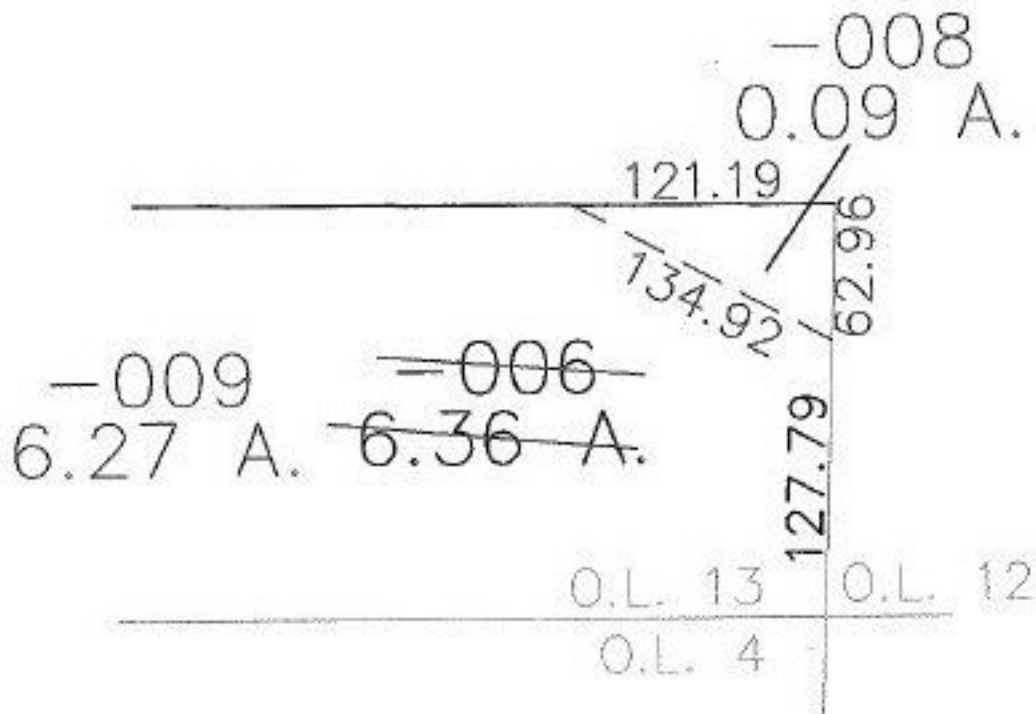

PARENT PARCEL: 06-24-013-000-006

CHILD PARCEL: 06-24-013-000-008, -009

STARTING POINT: SOUTHEAST CORNER OF O.L. 13

NO. 00980

SPLITS/DEEDS PROCESSED

LORAIN COUNTY TAX MAP DEPARTMENT
226 MIDDLE AVE. ELYRIA, OHIO

SURVEYED BY: MARK YEAGER

CLOSURE: 0.00 : 10.000

MAP PAGE(S): 6-113

APPROVED BY: JAH DATE: 2-21-02

SCALE: 1" = 100 PRIOR INSTRUMENT: 980549285