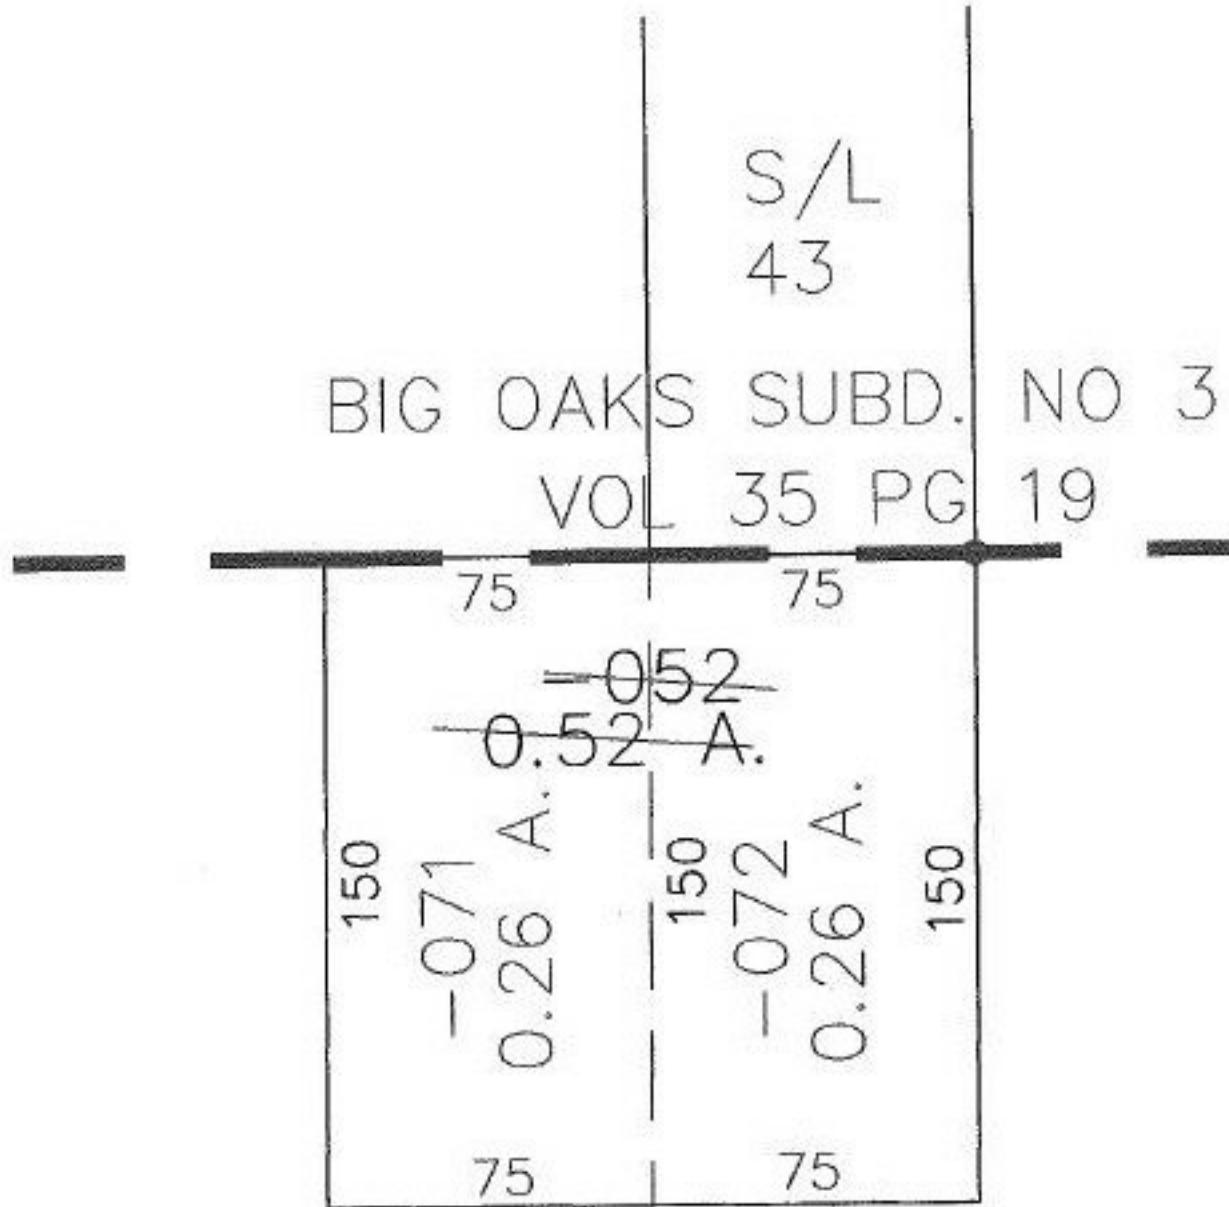

PARENT PARCEL: 01-00-032-000-052

CHILD PARCEL: 01-00-032-000-071 & -072

STARTING POINT: SOUTHWEST CORNER OF SUBLT 43

NO. 00974

S/L  
43

BIG OAKS SUBD. NO 3  
VOL 35 PG 19

**SPLITS/DEEDS PROCESSED**  
LORAIN COUNTY TAX MAP DEPARTMENT  
226 MIDDLE AVE. ELYRIA, OHIO

SURVEYED BY:	M.G. HURA
CLOSURE:	0.01 : 10.000
MAP PAGE(S):	1-00-032-A
APPROVED BY:	JAH
DATE:	1-29-02
SCALE:	1" = 50'
PRIOR INSTRUMENT:	DV 1408/661