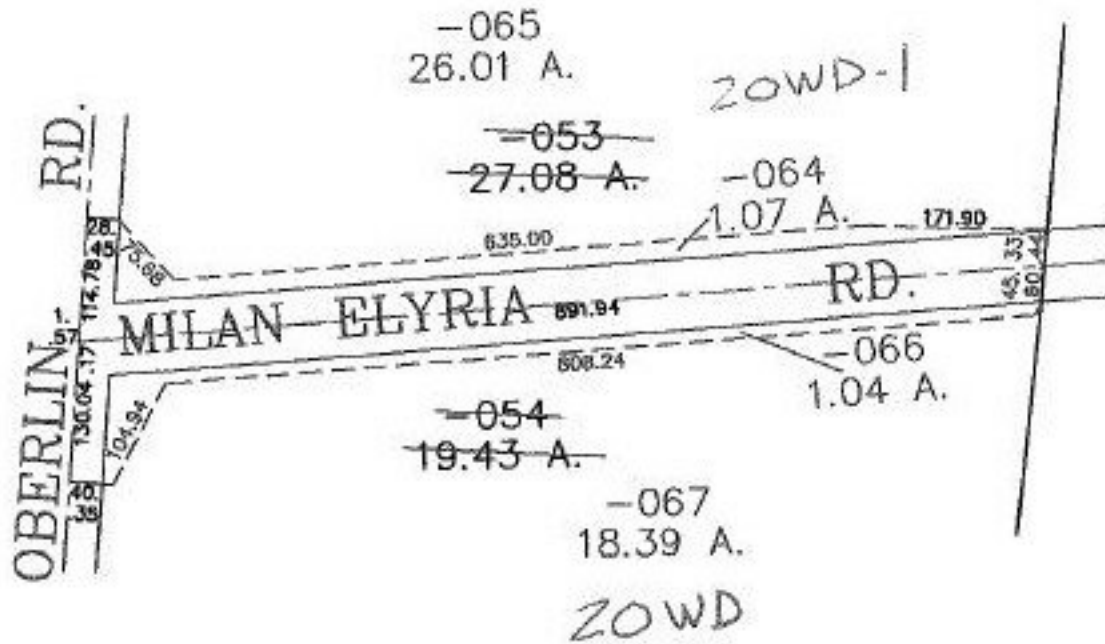

PARENT PARCEL: 05-00-053-000-053, -054

CHILD PARCEL: 05-00-053-000-064 THRU -067

STARTING POINT: CENTERLINE OF OBERLIN RD. & MILAN-ELYRIA RD.

NO. 00972

**SPLITS/DEEDS PROCESSED**  
 LORAIN COUNTY TAX MAP DEPARTMENT  
 226 MIDDLE AVE. ELYRIA, OHIO

SURVEYED BY: JAMES E. KENYON  
 CLOSURE: 0.01 : 10,000  
 MAP PAGE(S): 05-00-053-B  
 APPROVED BY: JAH DATE: 3-12-02  
 SCALE: 1" = 200' PRIOR INSTRUMENT: 970501916