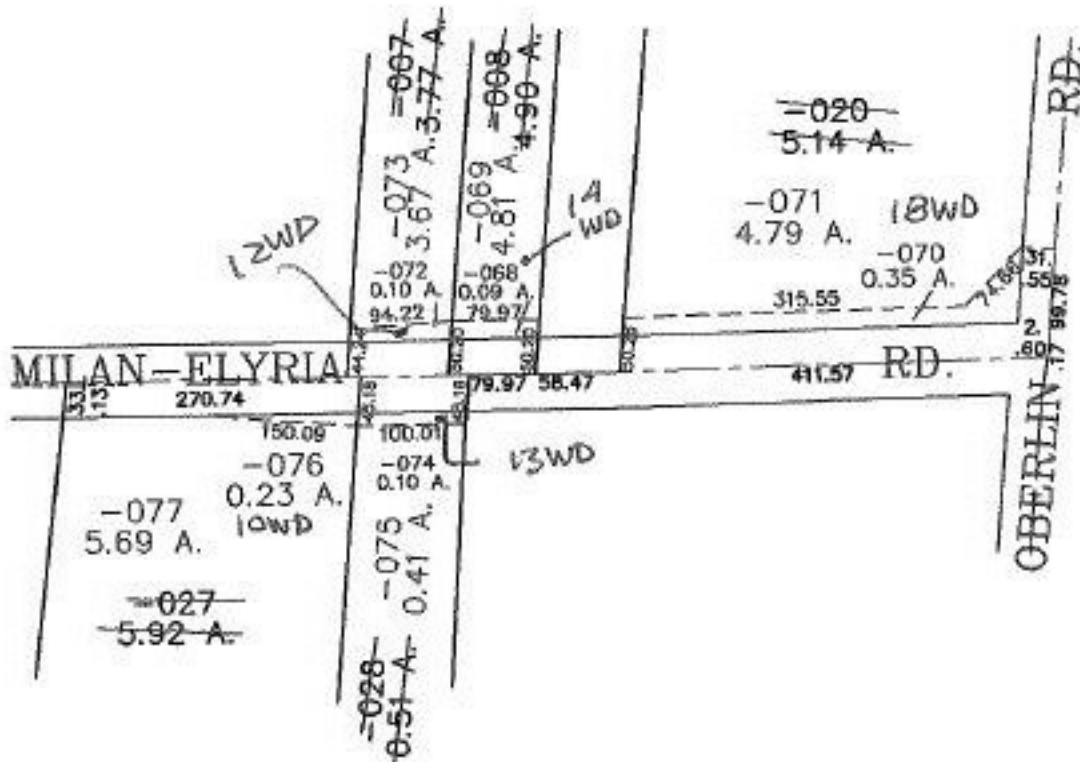

MASTER

NO. 00971

PARENT PARCEL: 05-00-053-000-007, -008, 020, -027, -028

CHILD PARCEL: 05-00-053-000-068 THRU -076

STARTING POINT: CENTERLINE OF MILAN-ELYRIA RD. & OBERLIN RD.

SPLITS/DEEDS PROCESSED
LORAIN COUNTY TAX MAP DEPARTMENT
 226 MIDDLE AVE. ELYRIA, OHIO

SURVEYED BY: JAMES E. KENYON
 CLOSURE: 0.01 : 10.000
 MAP PAGE(S): 5-00-053-B
 APPROVED BY: JAH DATE: 3-12-02
 SCALE: 1" = 200' PRIOR INSTRUMENT: DV 1128/784