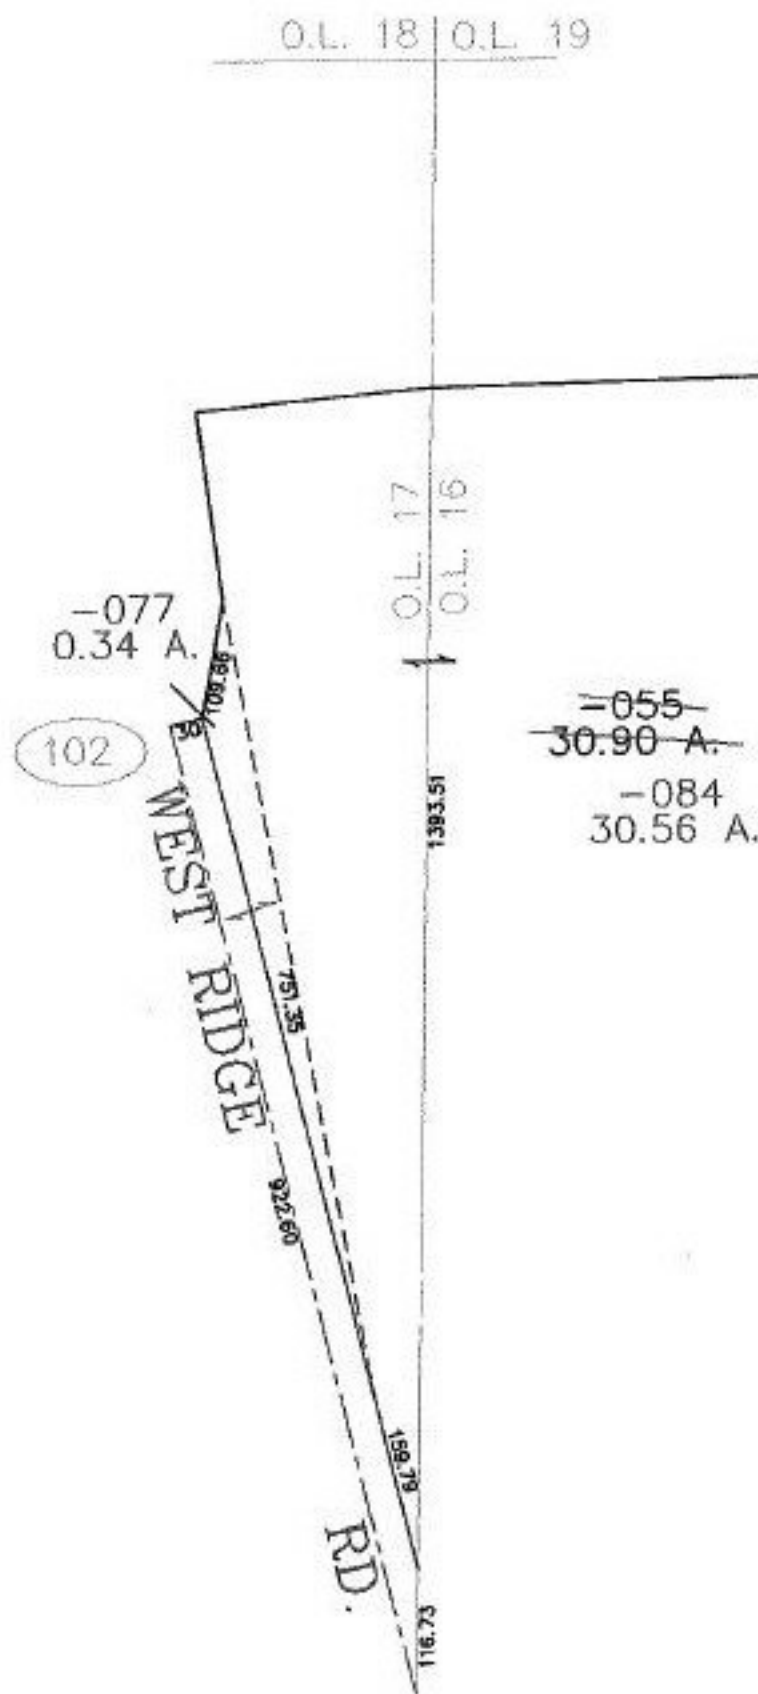

PARENT PARCEL: 06-24-016-000-055

CHILD PARCEL: 06-24-017-102-077, 06-24-016-000-084

STARTING POINT: INTERSECTION OF O.L. 16, 17, 18, 19

NO. 00968

SPLITS/DEEDS PROCESSED
LORAIN COUNTY TAX MAP DEPARTMENT
 226 MIDDLE AVE. ELYRIA, OHIO

SURVEYED BY: JAMES E. KENYON
 CLOSURE: 0.00 : 10.000
 MAP PAGE(S): 6-91
 APPROVED BY: JAH DATE: 1-21-02
 SCALE: 1" = 200' PRIOR INSTRUMENT: DV 742/358