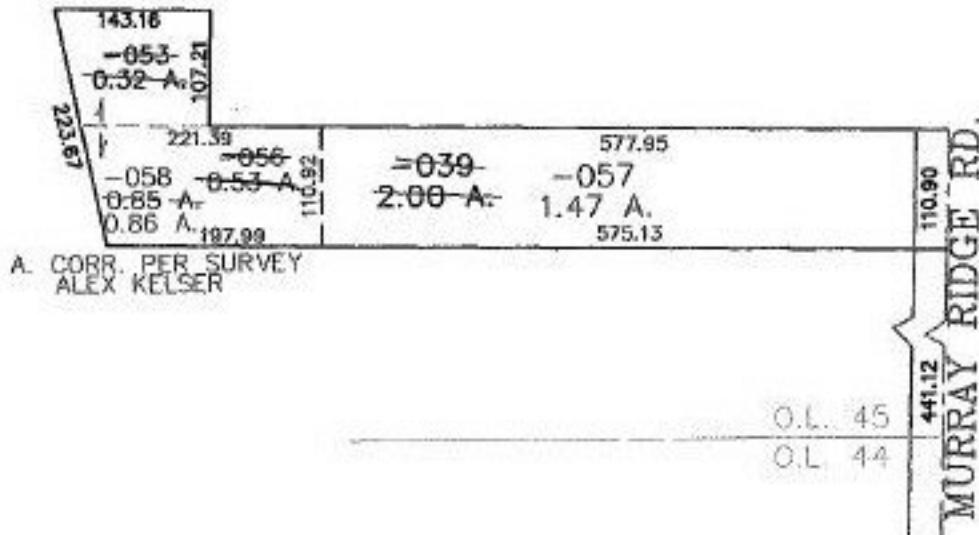

RASTER

PARENT PARCEL: 06-24-045-103-039

CHILD PARCEL: 06-24-045-103-056 THRU -058

STARTING POINT: CENTERLINE OF MURRAY RIDGE RD. & O.L. 45

NO. 00967

SPLITS/DEEDS PROCESSED
LORAIN COUNTY TAX MAP DEPARTMENT
226 MIDDLE AVE. ELYRIA, OHIO

SURVEYED BY: ALEX KELSER
 CLOSURE: 0.00 : 10.000
 MAP PAGE(S): 6-39
 APPROVED BY: JAH DATE: 1-18-02
 SCALE: 1" = 200' PRIOR INSTRUMENT: 20010762760