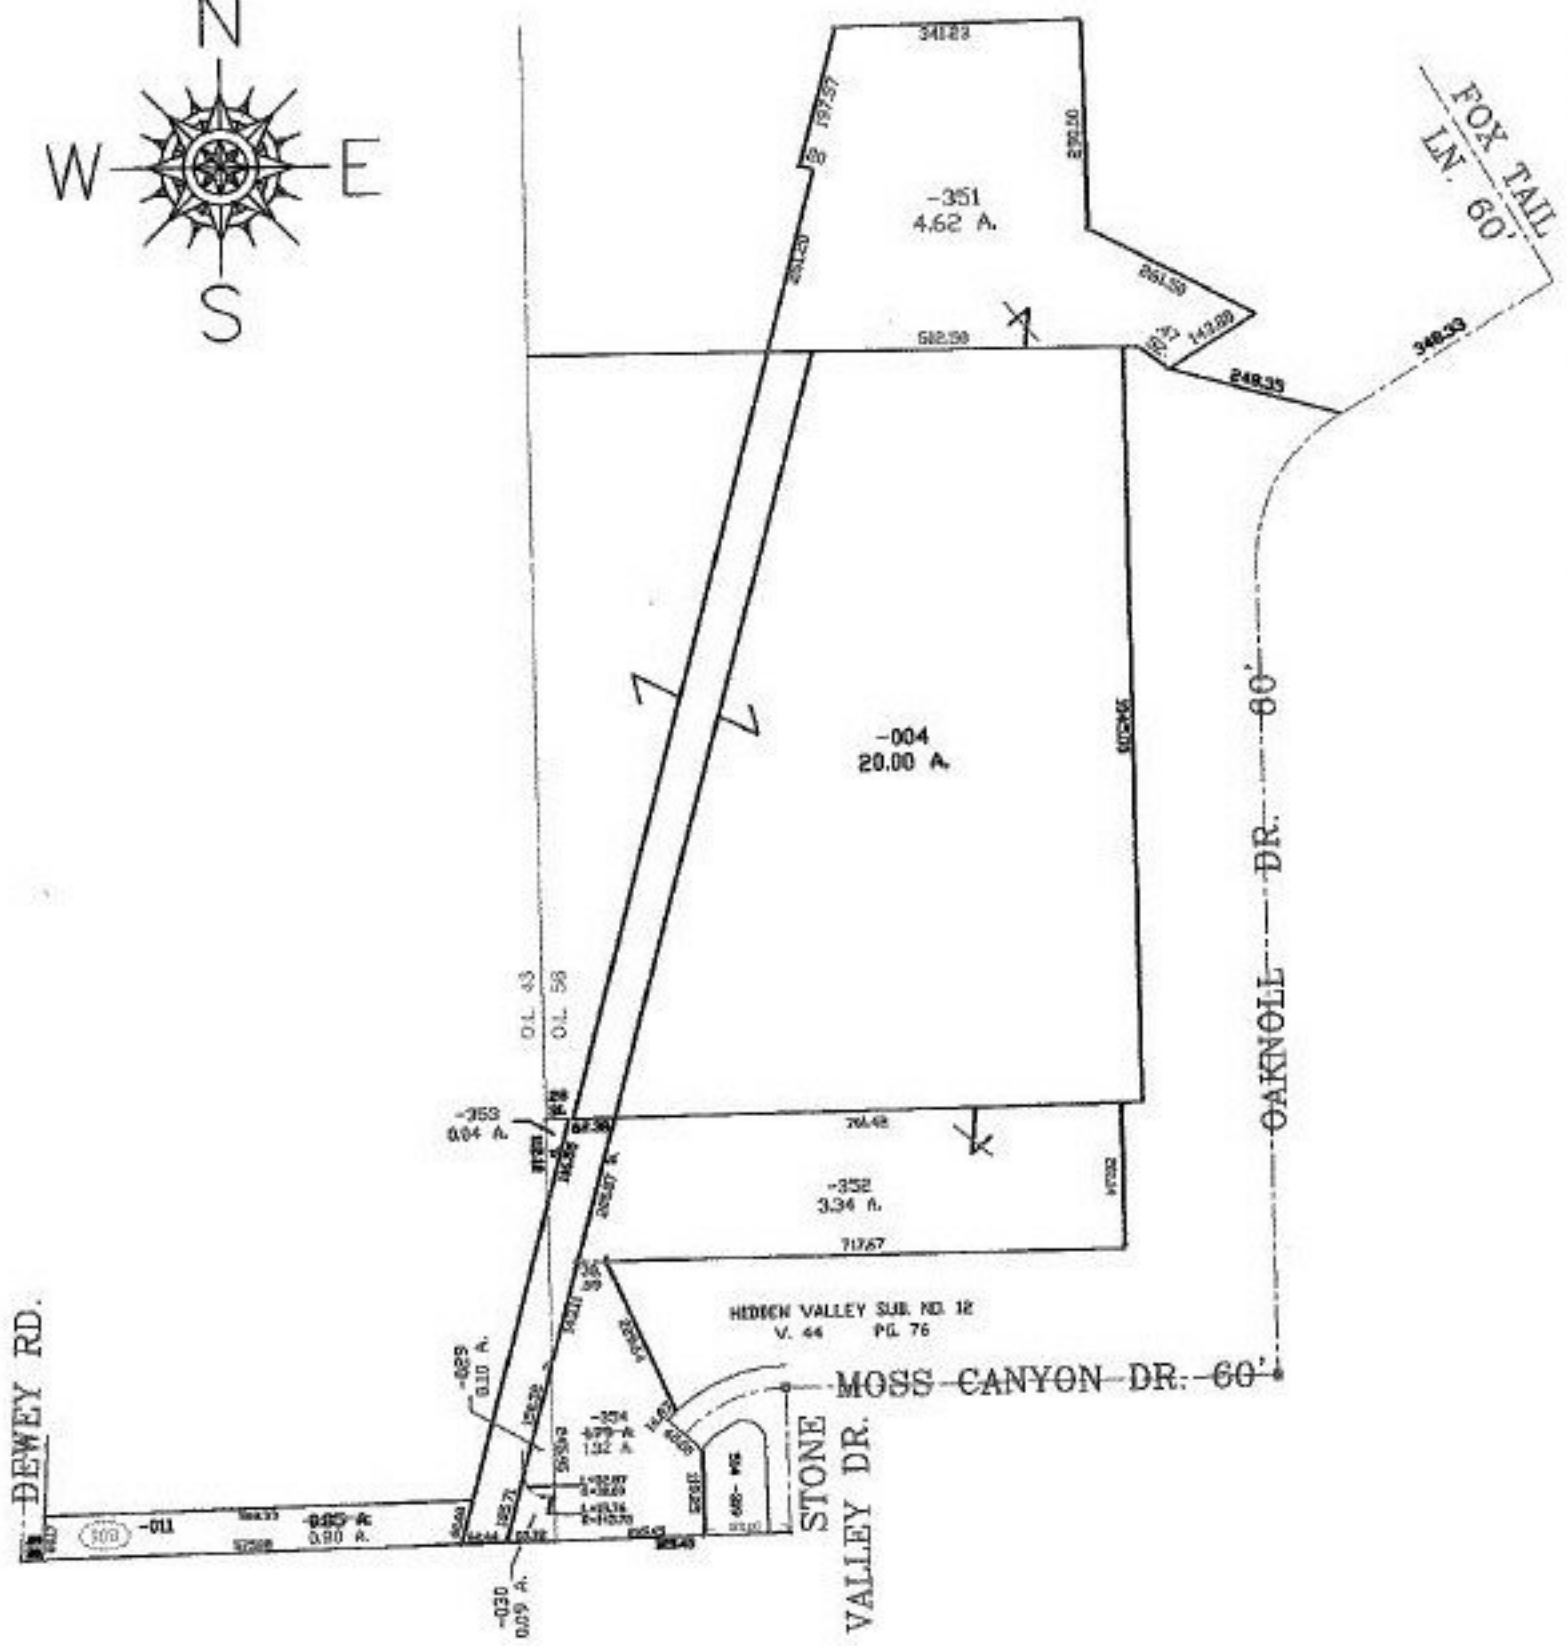

PARENT PARCEL: 05-00-058-000-350, 05-00-043-108-011  
CHILD PARCEL: 05-00-058-000-351 THRU -354, 05-00-043-108-029, -030  
STARTING POINT: CENTERLINE OF OAKNOLL DR. & FOX TAIL LANE

NO. 00957

**SPLITS/DEEDS PROCESSED**  
LORAIN COUNTY TAX MAP DEPARTMENT  
226 MIDDLE AVE. ELYRIA, OHIO

SURVEYED BY: PATRICK MCGANNON  
CLOSURE: 0.00 : 10.000  
MAP PAGE(S): 05-00-058-A, 05-00-043-B  
APPROVED BY: JAH DATE: 1-10-02  
SCALE: 1" = 300' PRIOR INSTRUMENT: DV 1093/940