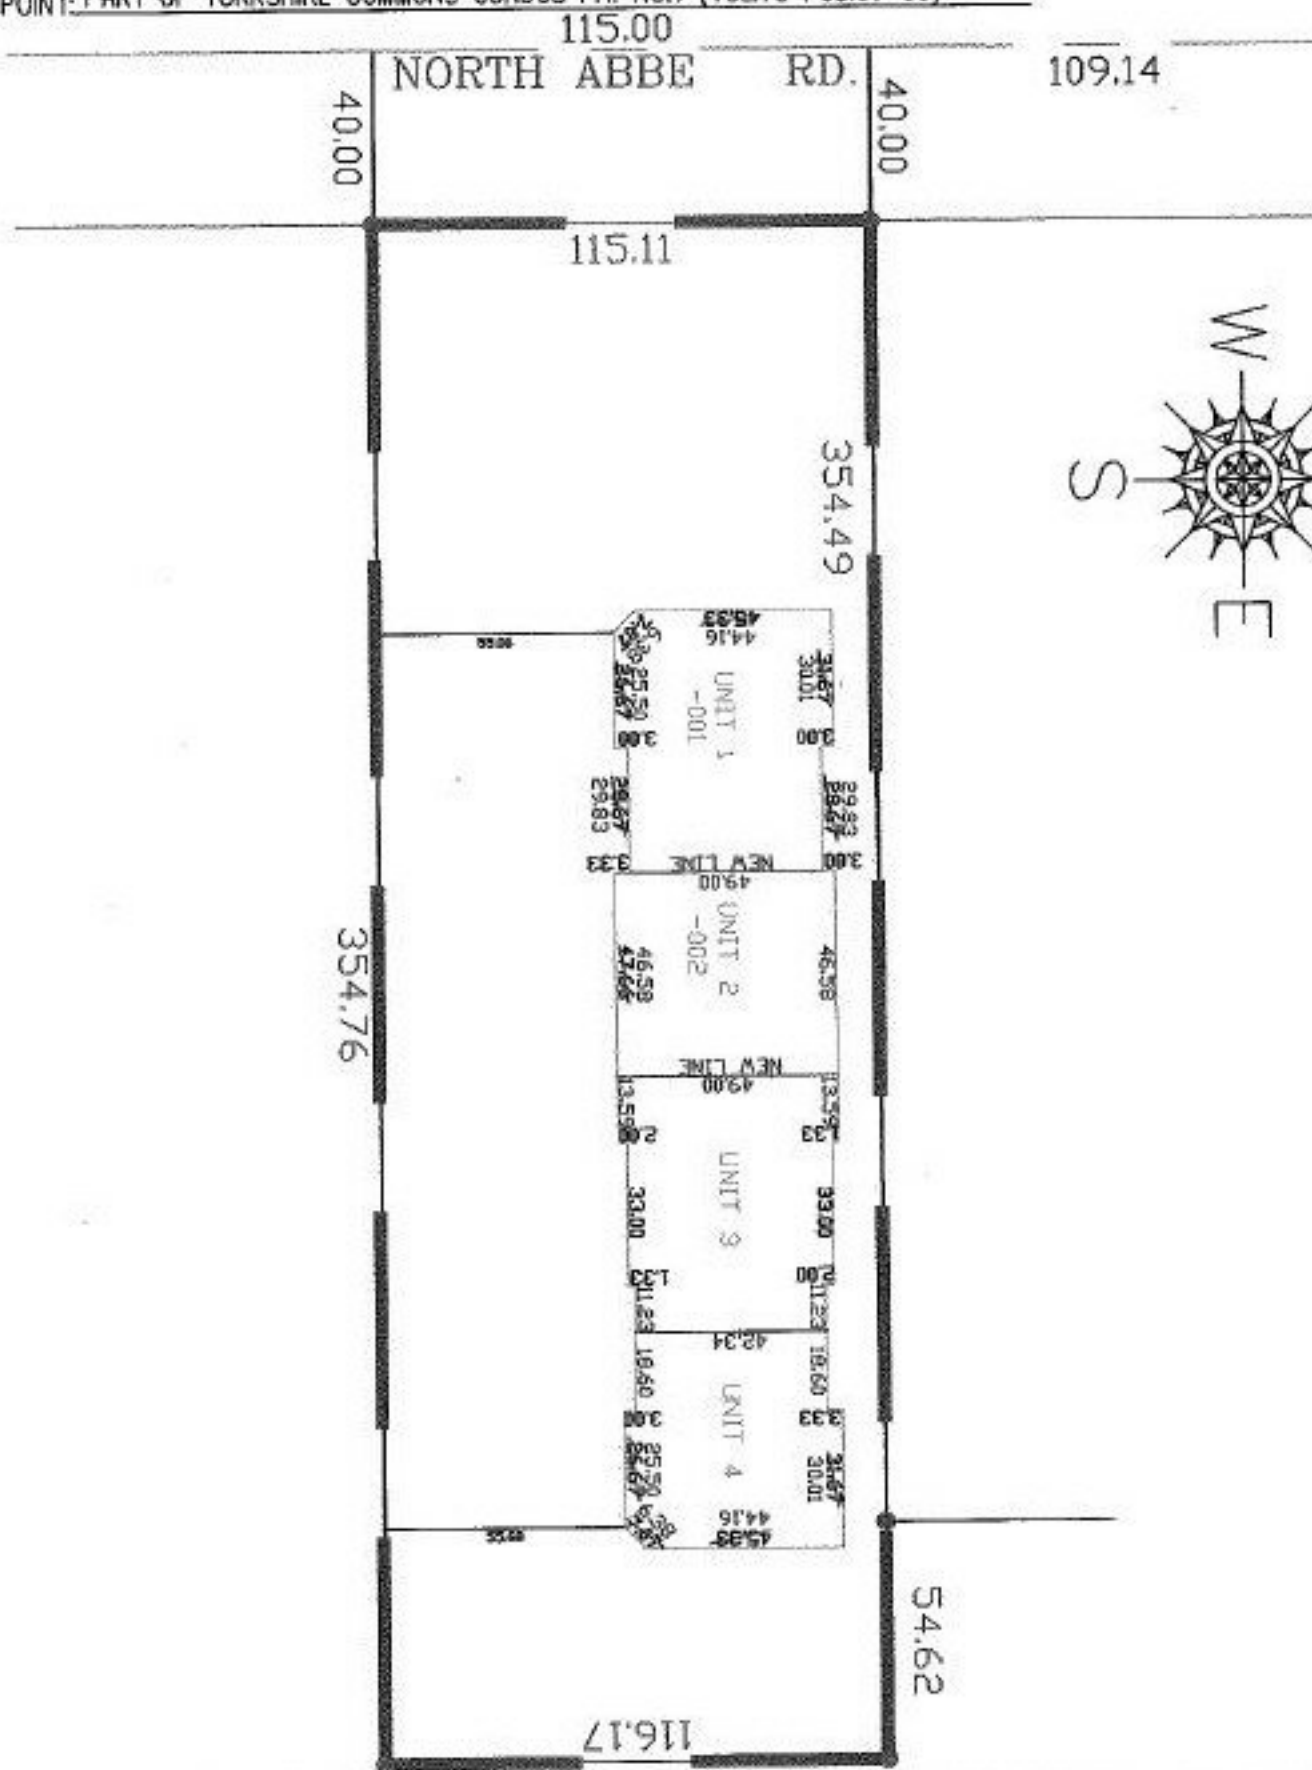

RASTER

PARENT PARCEL: 03-00-001-701-001,-002

CHILD PARCEL:

STARTING POINT: PART OF YORKSHIRE COMMONS CONDOS PH. NO.1 (VOL.73 PGS.61-63)

NO. 00773-A

**SPLITS/DEEDS PROCESSED**  
 LORAIN COUNTY TAX MAP DEPARTMENT  
 226 MIDDLE AVE. ELYRIA, OHIO

SURVEYED BY: DAVID L. ELWELL  
 CLOSURE: N/A  
 MAP PAGE(S):  
 APPROVED BY: RRM DATE: 11-11-02  
 SCALE: 1" = 50' PRIOR INSTRUMENT: