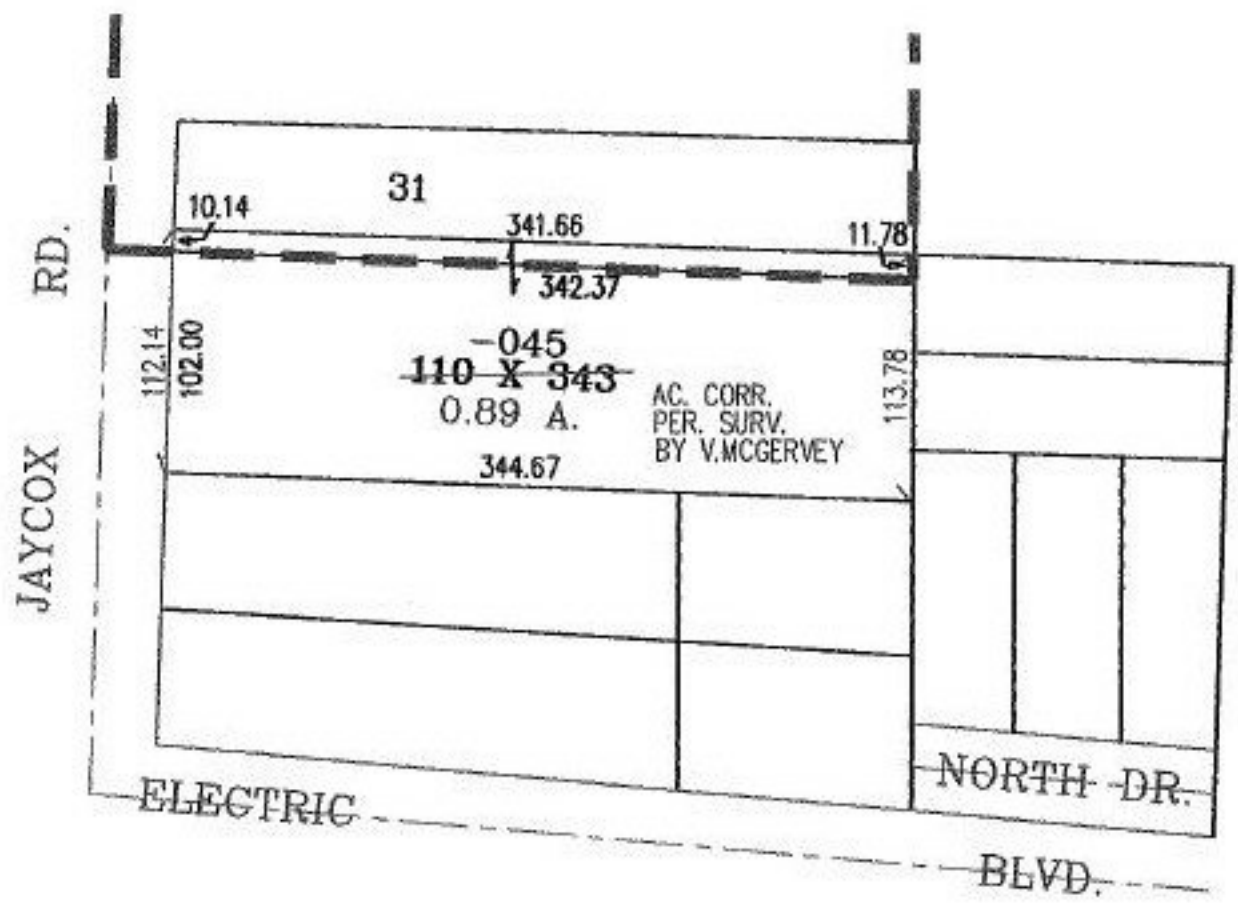

RASTER

PARENT PARCEL: 04-00-019-112-045

NO. 00732-A

CHILD PARCEL:

STARTING POINT: SOUTHWEST CORNER OF SUNSET PARK SUB.(VOL.13 PG. 13)

SPLITS/DEEDS PROCESSED

LORAIN COUNTY TAX MAP DEPARTMENT
226 MIDDLE AVE. ELYRIA, OHIO

SURVEYED BY: VINCENT C. MCGERVEY
 CLOSURE: .04:10.000
 MAP PAGE(S): 4-00-019-C
 APPROVED BY: BRM DATE: 7-11-02
 SCALE: 1" = 100' PRIOR INSTRUMENT: