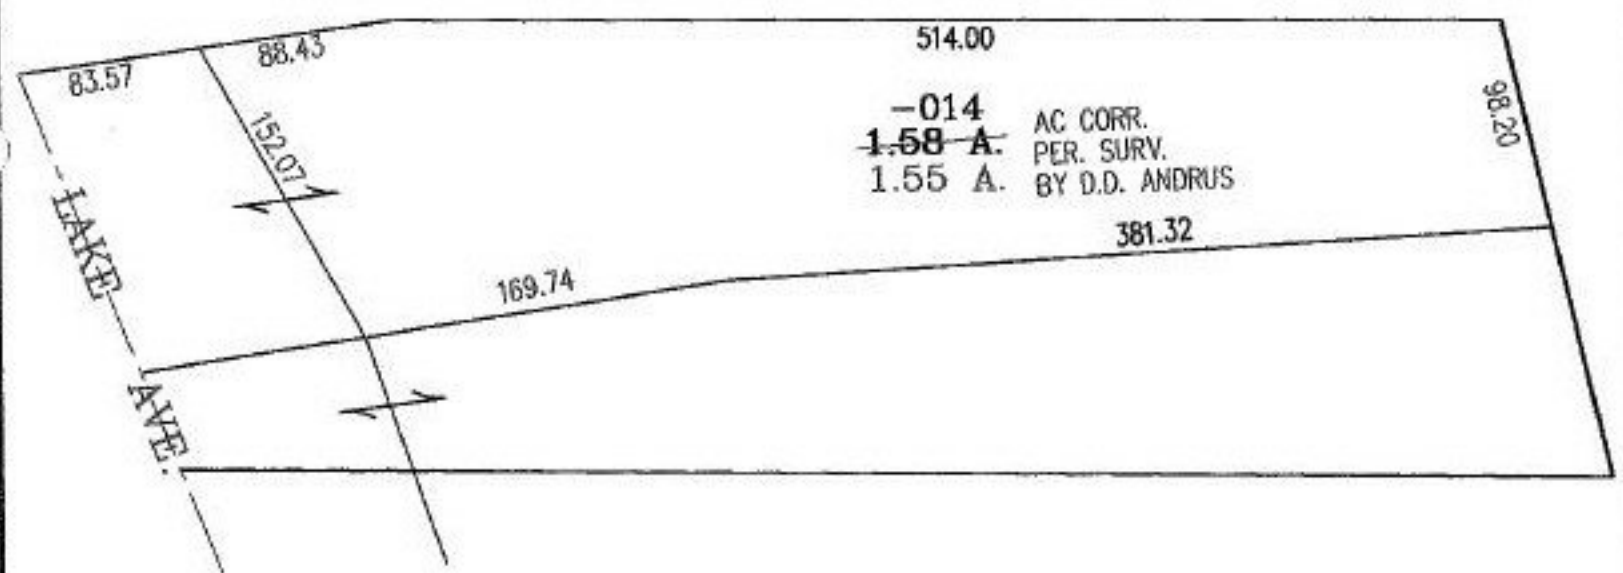

RASTER

PARENT PARCEL: 06-23-010-103-014  
CHILD PARCEL:  
STARTING POINT: NORTHWEST CORNER OF 06-23-010-103-014

NO. 00681-A

SPLITS/DEEDS PROCESSED  
LORAIN COUNTY TAX MAP DEPARTMENT  
226 MIDDLE AVE. ELYRIA, OHIO

SURVEYED BY: D.D. ANDRUS  
CLOSURE: 00:10:00  
MAP PAGE(S): 6-25  
APPROVED BY: RRM DATE: 6-25-02  
SCALE: 1" = 100' PRIOR INSTRUMENT: 20020813194