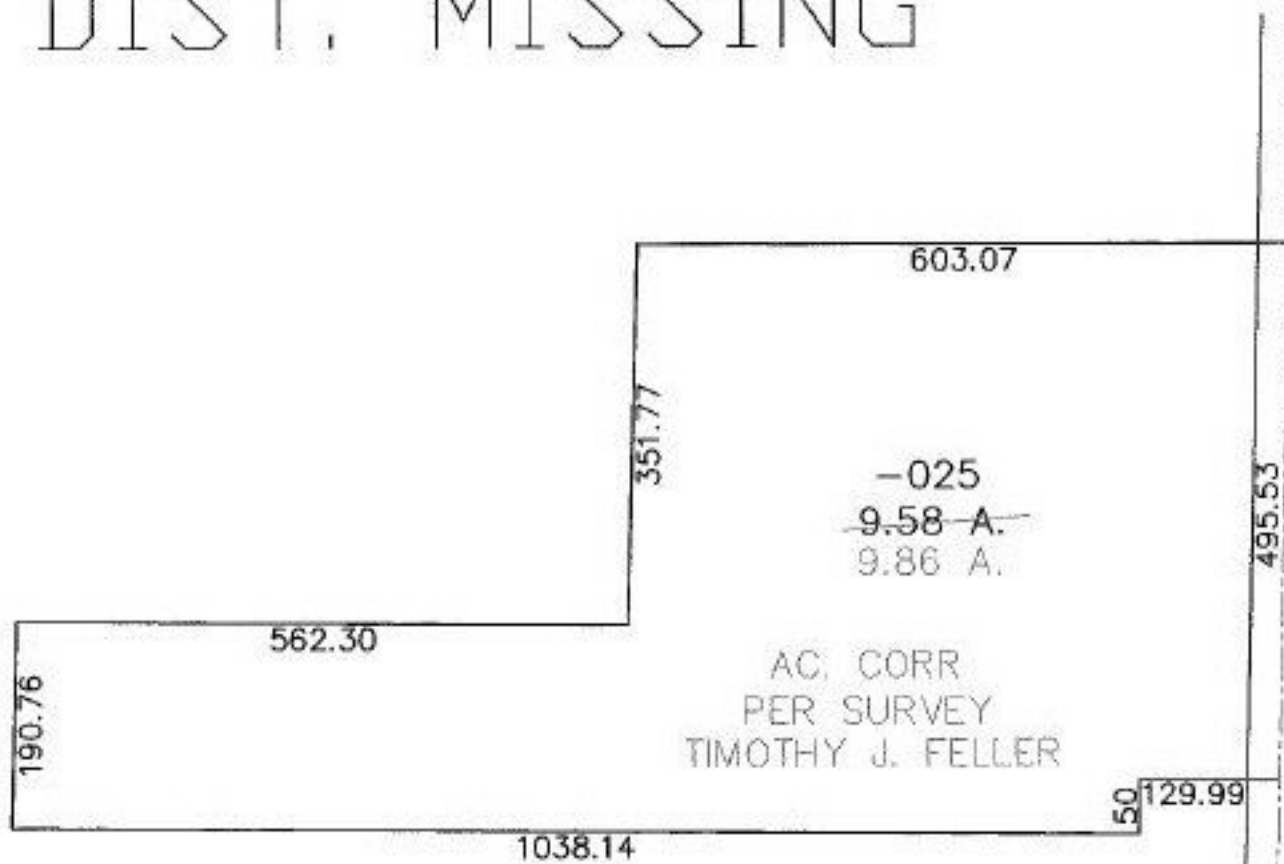

PASTER

PARENT PARCEL: 12-00-024-000-025

CHILD PARCEL: SAME

STARTING POINT: NAIL AT NE CORNER OF O.L. 24 AND SE CORNER OF -017

NO. 00676-A

# UPDATE LEGAL DIST. MISSING

**SPLITS/DEEDS PROCESSED**  
**LORAIN COUNTY TAX MAP DEPARTMENT**  
 226 MIDDLE AVE. ELYRIA, OHIO

SURVEYED BY: TIMOTHY J. FELLER  
 CLOSURE: 0.00  
 MAP PAGE(S): 12-00-024-B  
 APPROVED BY: DRH DATE: 4/17/03  
 SCALE: 1" = 200 PRIOR INSTRUMENT: 20020811715