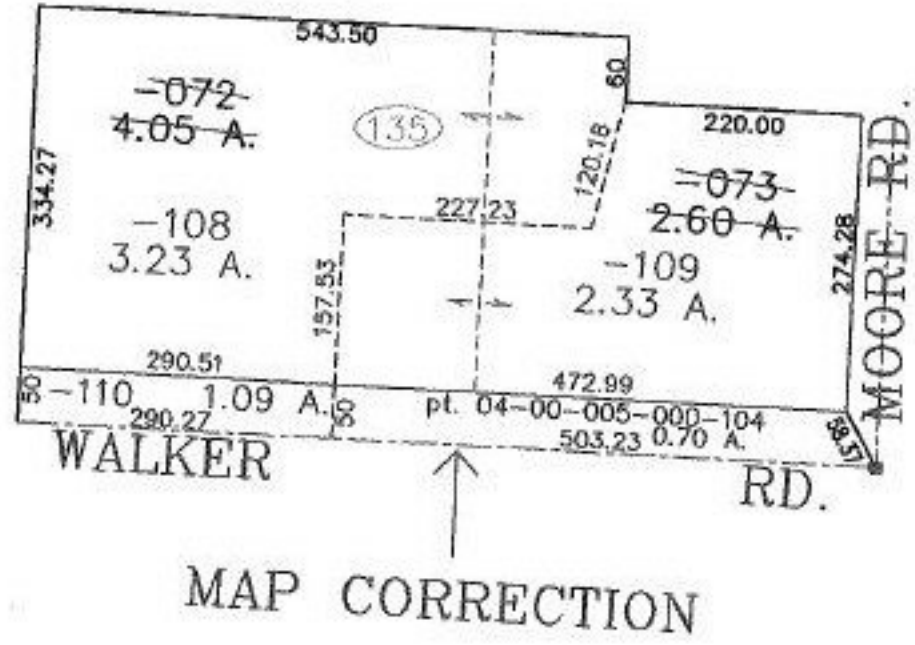

PASTER

PARENT PARCEL: 04-00-005-000-025

CHILD PARCEL: 04-00-006-135-110, 04-00-005-000-104

STARTING POINT: CENTERLINE OF WALKER RD. & MOORE RD.

NO. 00658-X

SPLITS/DEEDS PROCESSED
LORAIN COUNTY TAX MAP DEPARTMENT
 226 MIDDLE AVE. ELYRIA, OHIO

SURVEYED BY: RALPH M. GUGAR
 CLOSURE: 0.00 : 10.000
 MAP PAGE(S): 4-00-006-H
 APPROVED BY: JAH DATE: 1-30-02
 SCALE: 1" = 200' PRIOR INSTRUMENT: DV 314/609