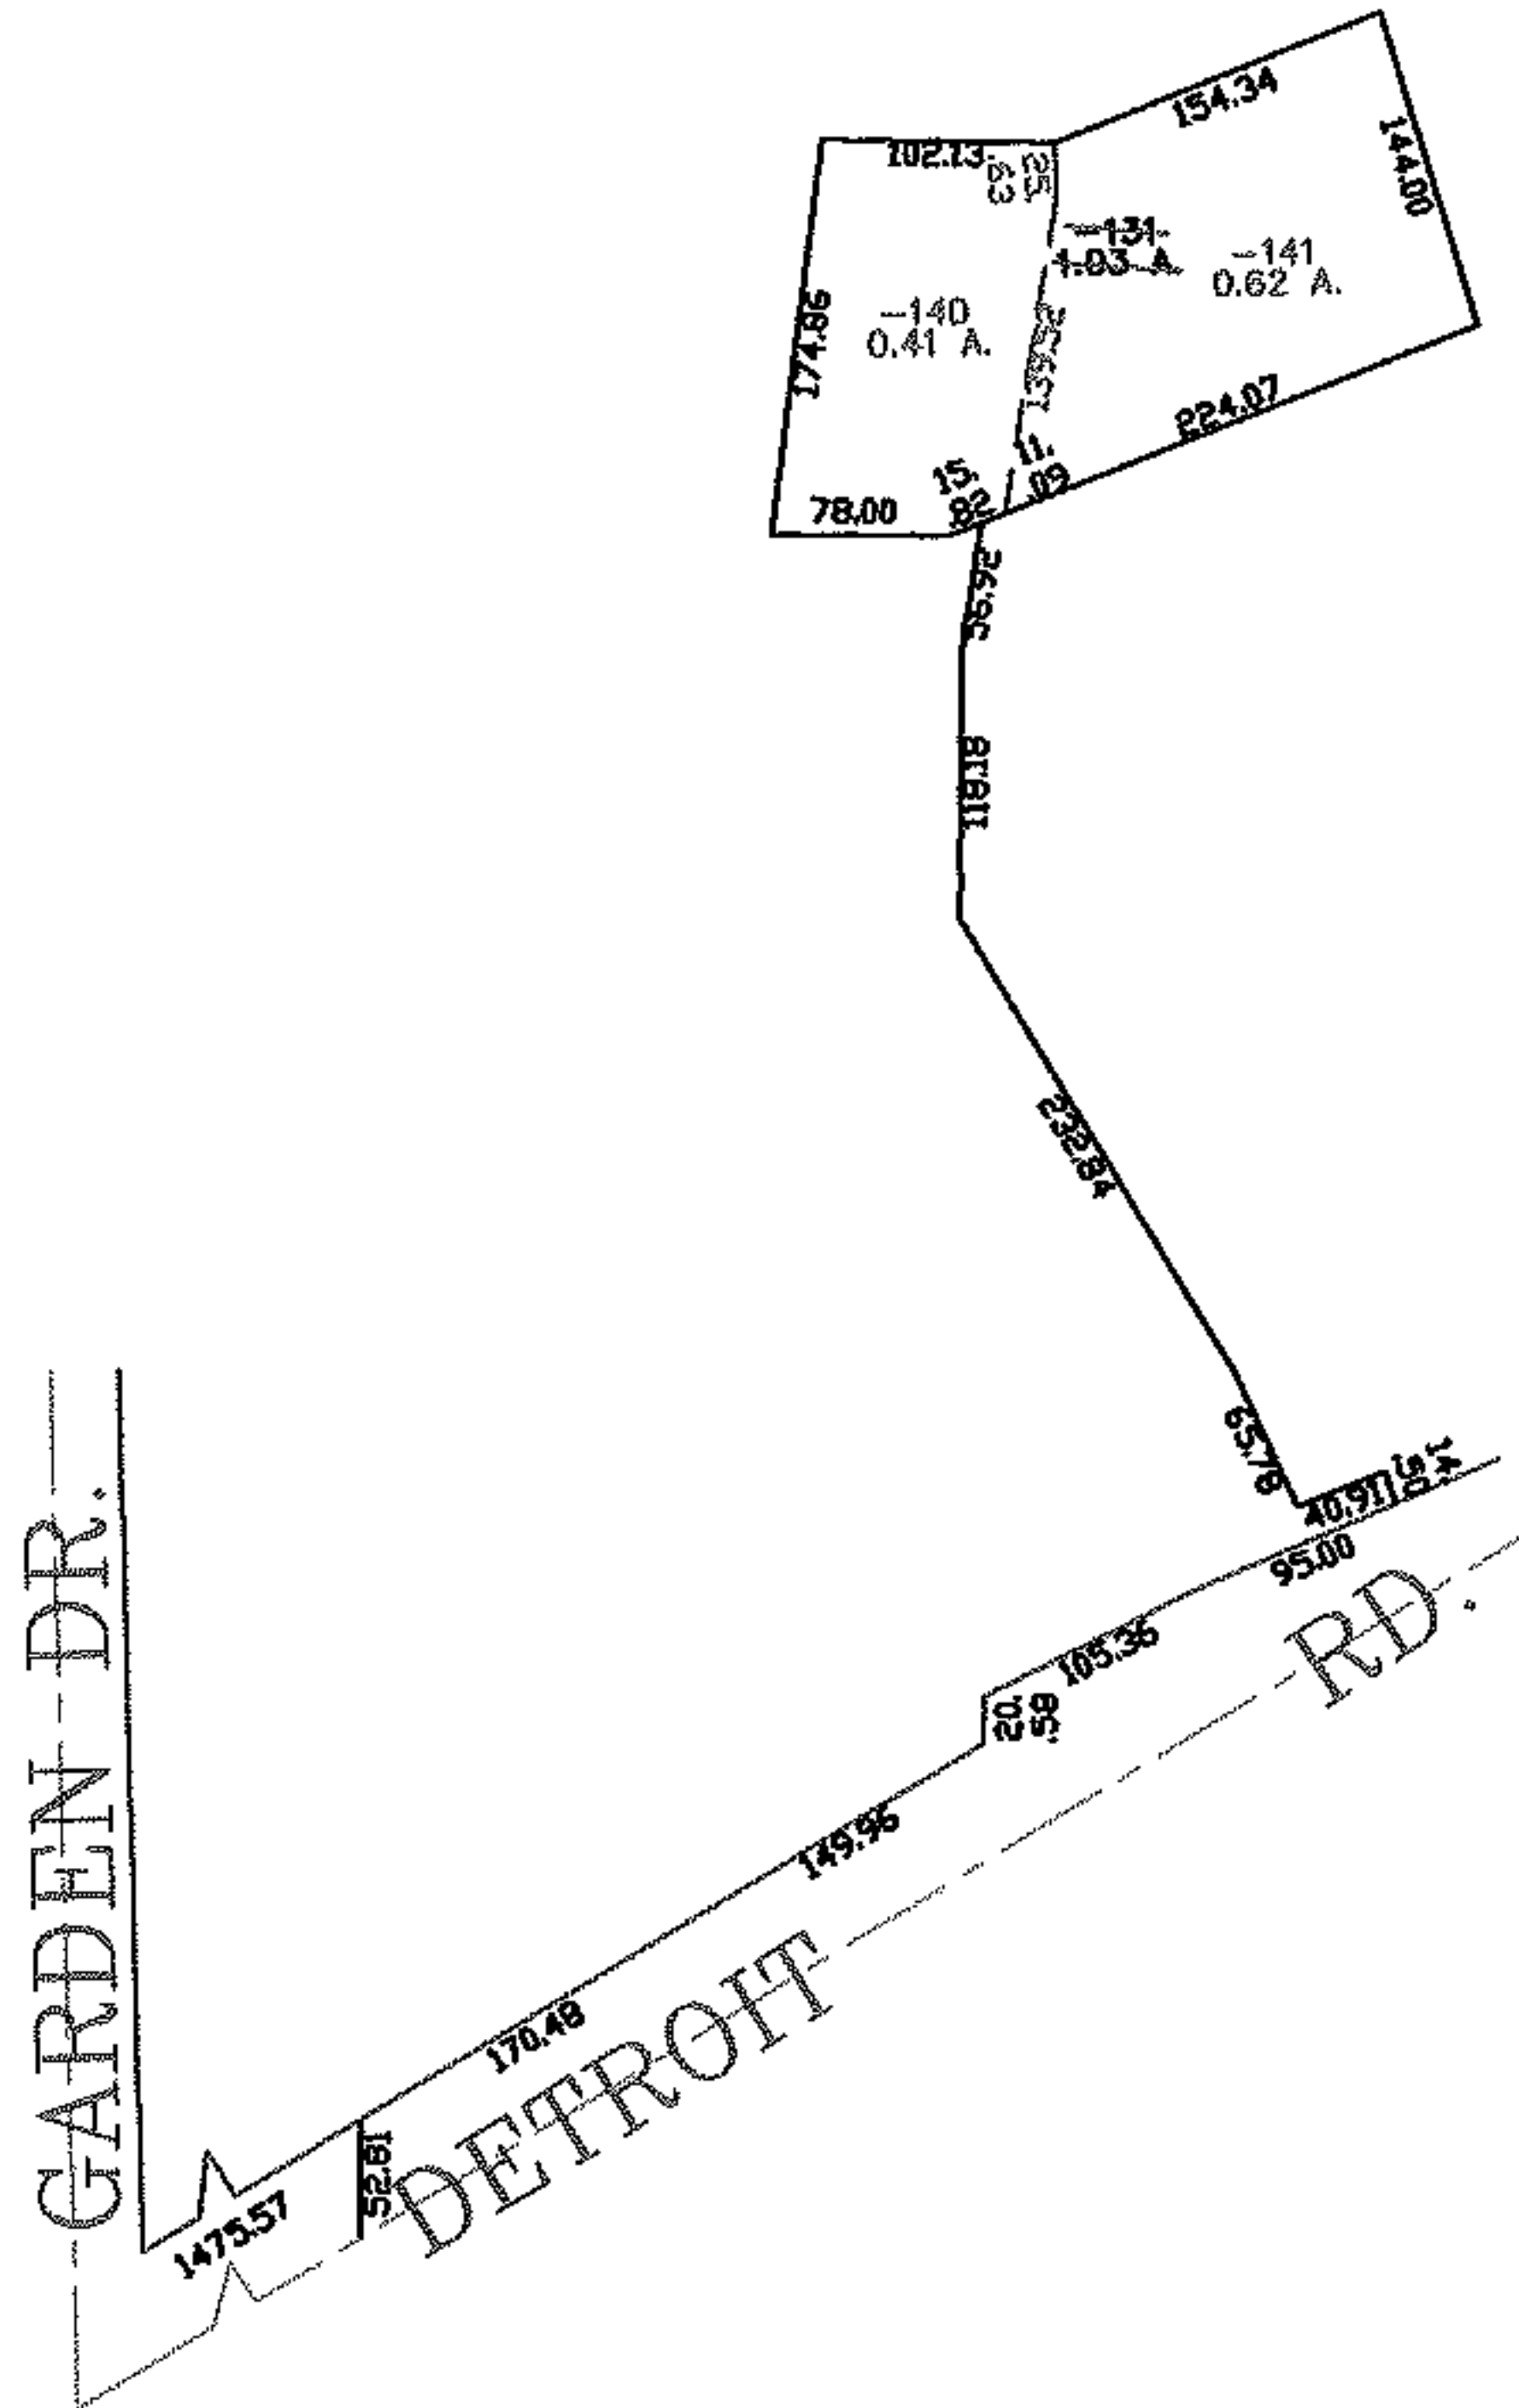

PARENT PARCEL: 04-00-015-101-131

CHILD PARCEL: 04-00-015-101-140, -141

STARTING POINT: CENTERLINE OF DETROIT RD. & GARDEN DR.

05-01998

**SPLITS/DEEDS PROCESSED**  
LORAIN COUNTY TAX MAP DEPARTMENT  
226 MIDDLE AVE. ELYRIA, OHIO

SURVEYED BY: SCOTT LANDGRAFF

CLOSURE: 0.00 : 10.000

MAP PAGE(S): 04-00-015

APPROVED BY: JAH DATE: 9-16-05

SCALE: 1" = 200 PRIOR INSTRUMENT: 20040041180