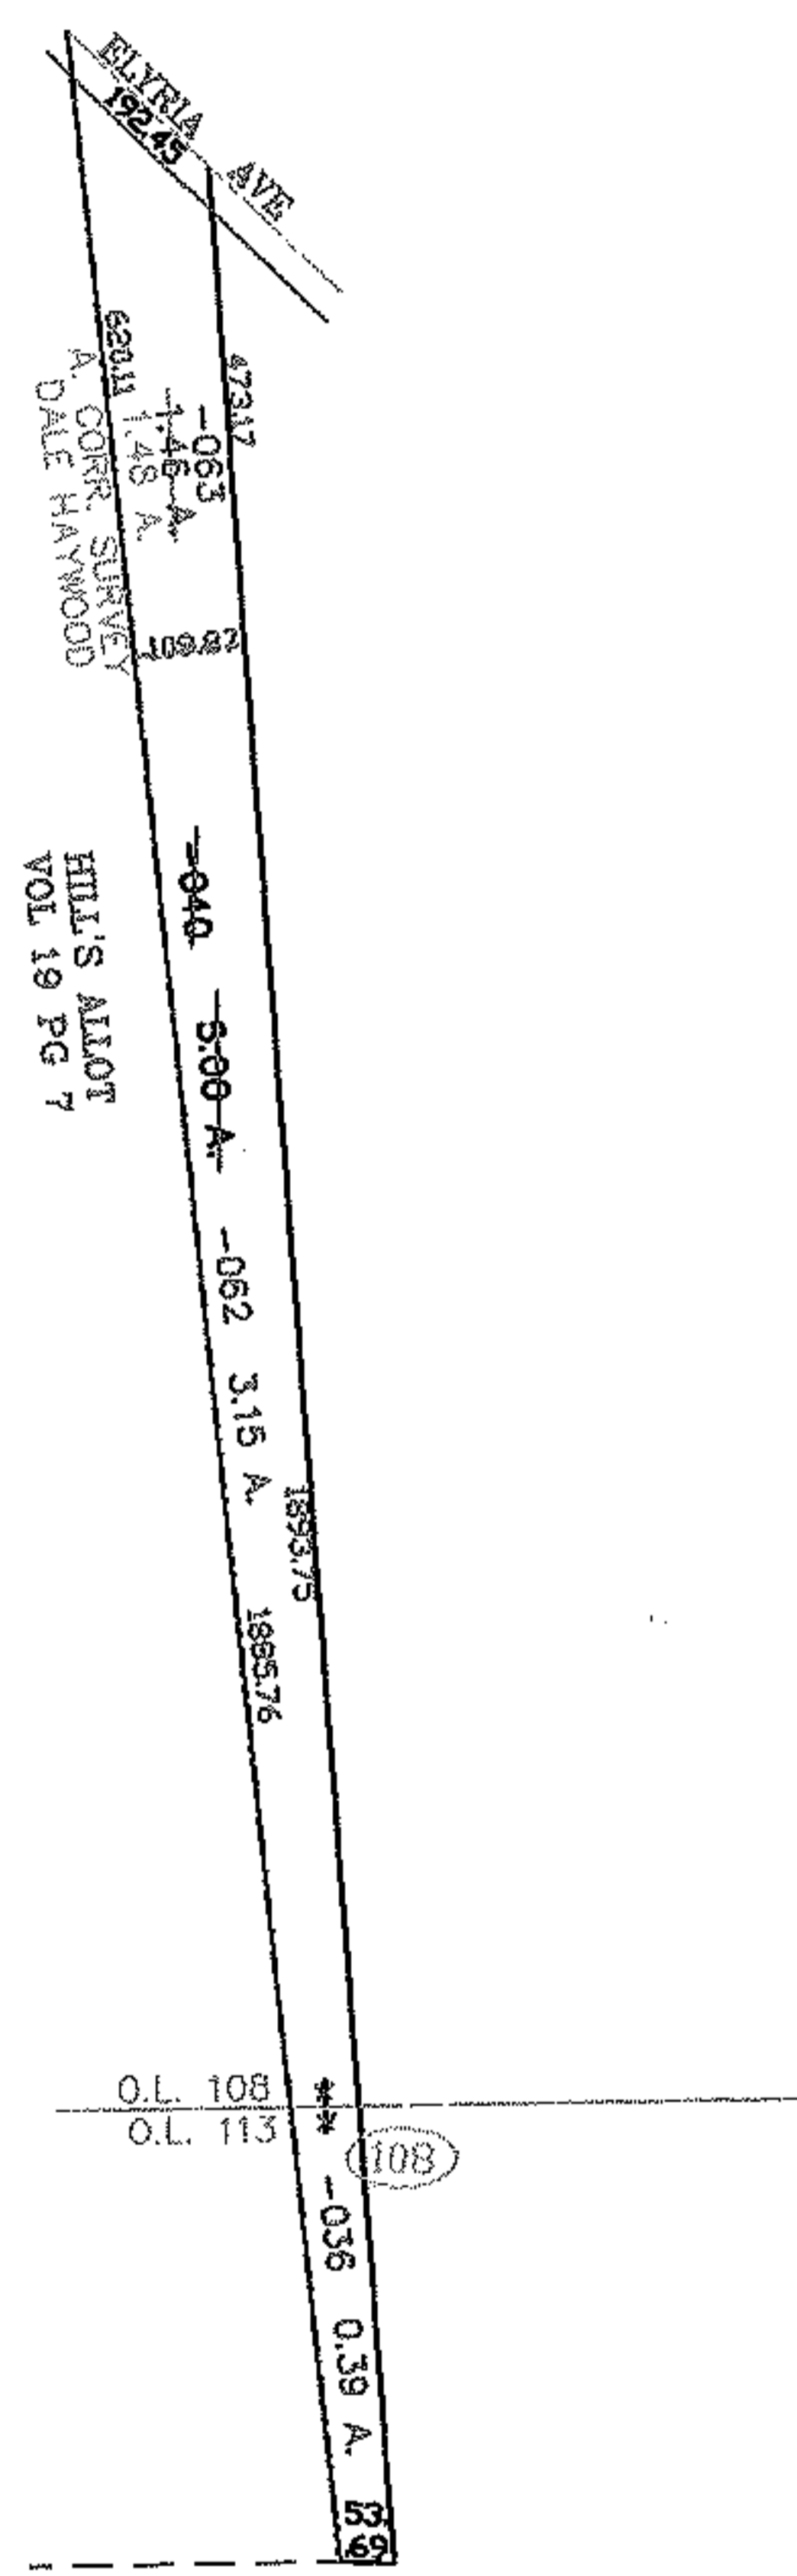

RASTER

PARENT PARCEL: 03-00-108-112-040  
CHILD PARCEL: 03-00-108-112-062, -063 03-00-113-108-036  
STARTING POINT: CENTERLINE OF ELYRIA AVE & NORTHEAST CORNER OF HILL'S ALLOT.

05-01997

**SPLITS/DEEDS PROCESSED**  
LORAIN COUNTY TAX MAP DEPARTMENT  
226 MIDDLE AVE. ELYRIA, OHIO

SURVEYED BY: DALE HAYWOOD  
CLOSURE: 0.00 : 10.000  
MAP PAGE(S): 01-00-108-B  
APPROVED BY: JAH DATE: 9-7-05  
SCALE: 1" = 400 PRIOR INSTRUMENT: OR 1462/712