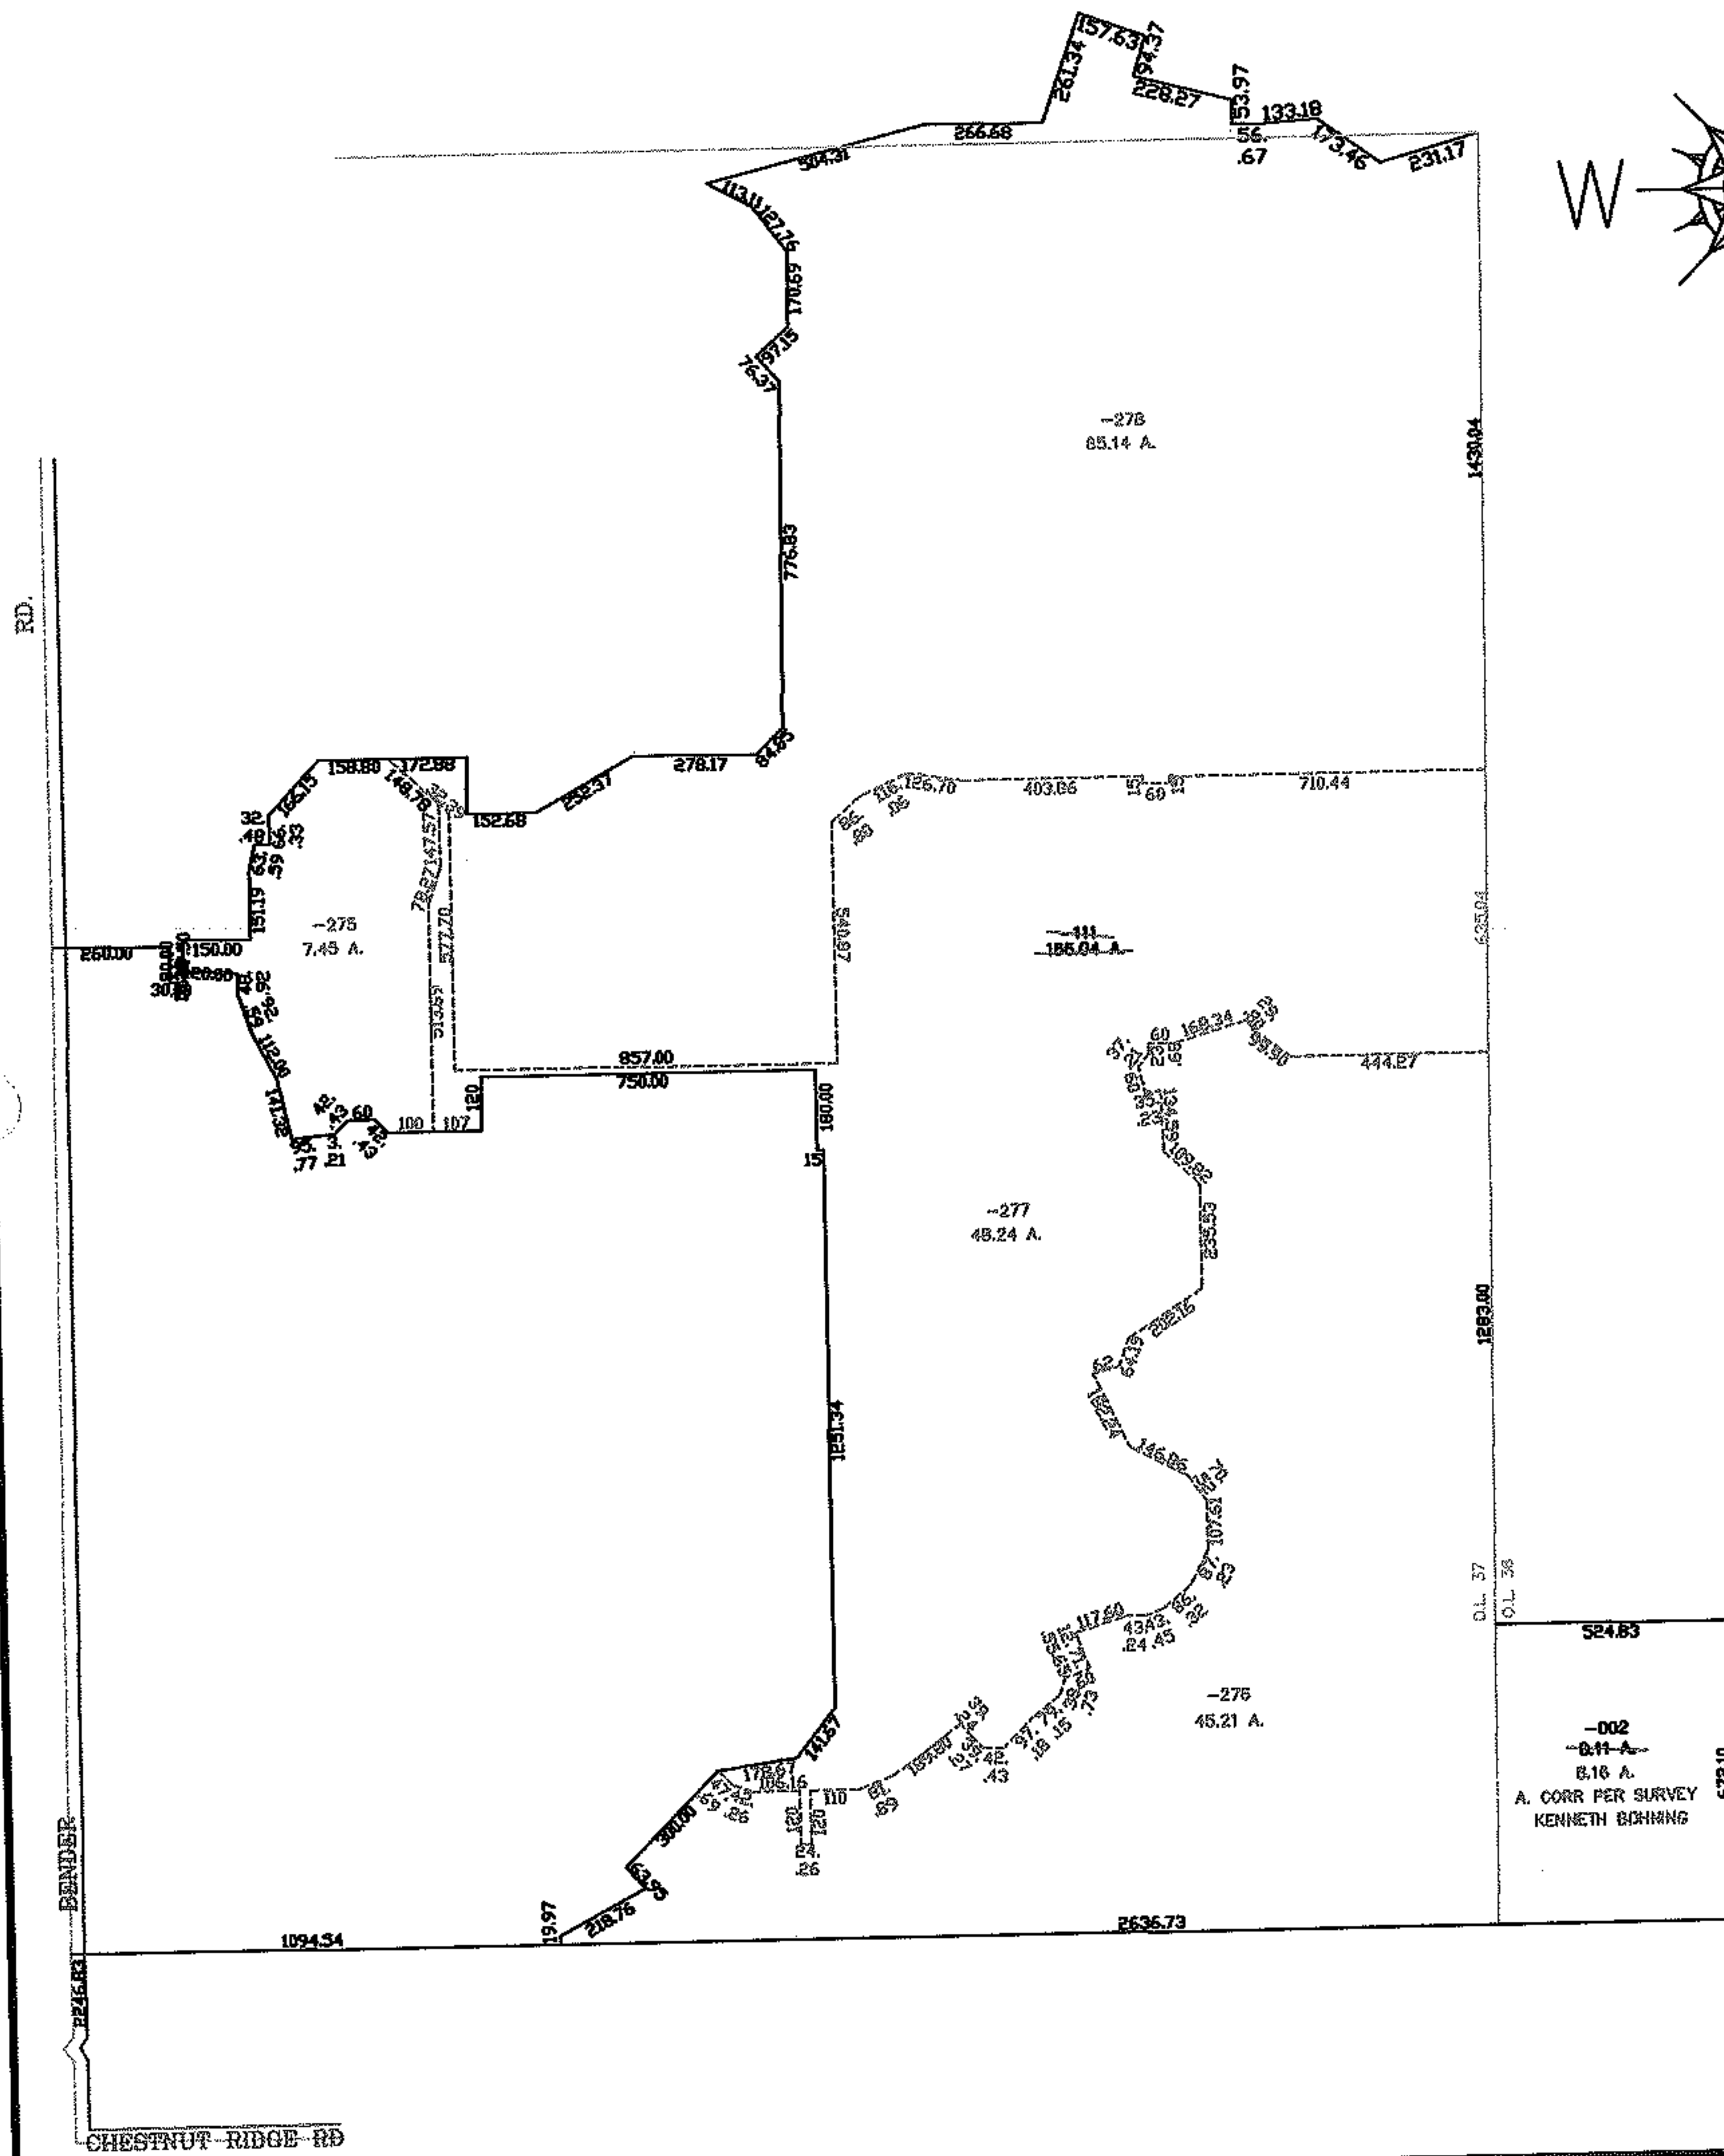

PARENT PARCEL: 07-00-037-000-111, 07-00-036-000-002

CHILD PARCEL: 07-00-037-000-275 THRU -278

STARTING POINT: CENTERLINE OF BENDER RD. & CHESTNUT RIDGE RD.

NO. 01983

524.83  
-002  
-011-A-  
8.16 A.  
A. CORR PER SURVEY  
KENNETH BOHNING  
672.10

**SPLITS/DEEDS PROCESSED**

LORAIN COUNTY TAX MAP DEPARTMENT  
226 MIDDLE AVE. ELYRIA, OHIO

SURVEYED BY: KENNETH BOHNING

CLOSURE: 0.00 : 10.000

MAP PAGE(S): 7-E

APPROVED BY: JAH DATE: 8-17-05

SCALE: 1" = 600 PRIOR INSTRUMENT: 20050055528