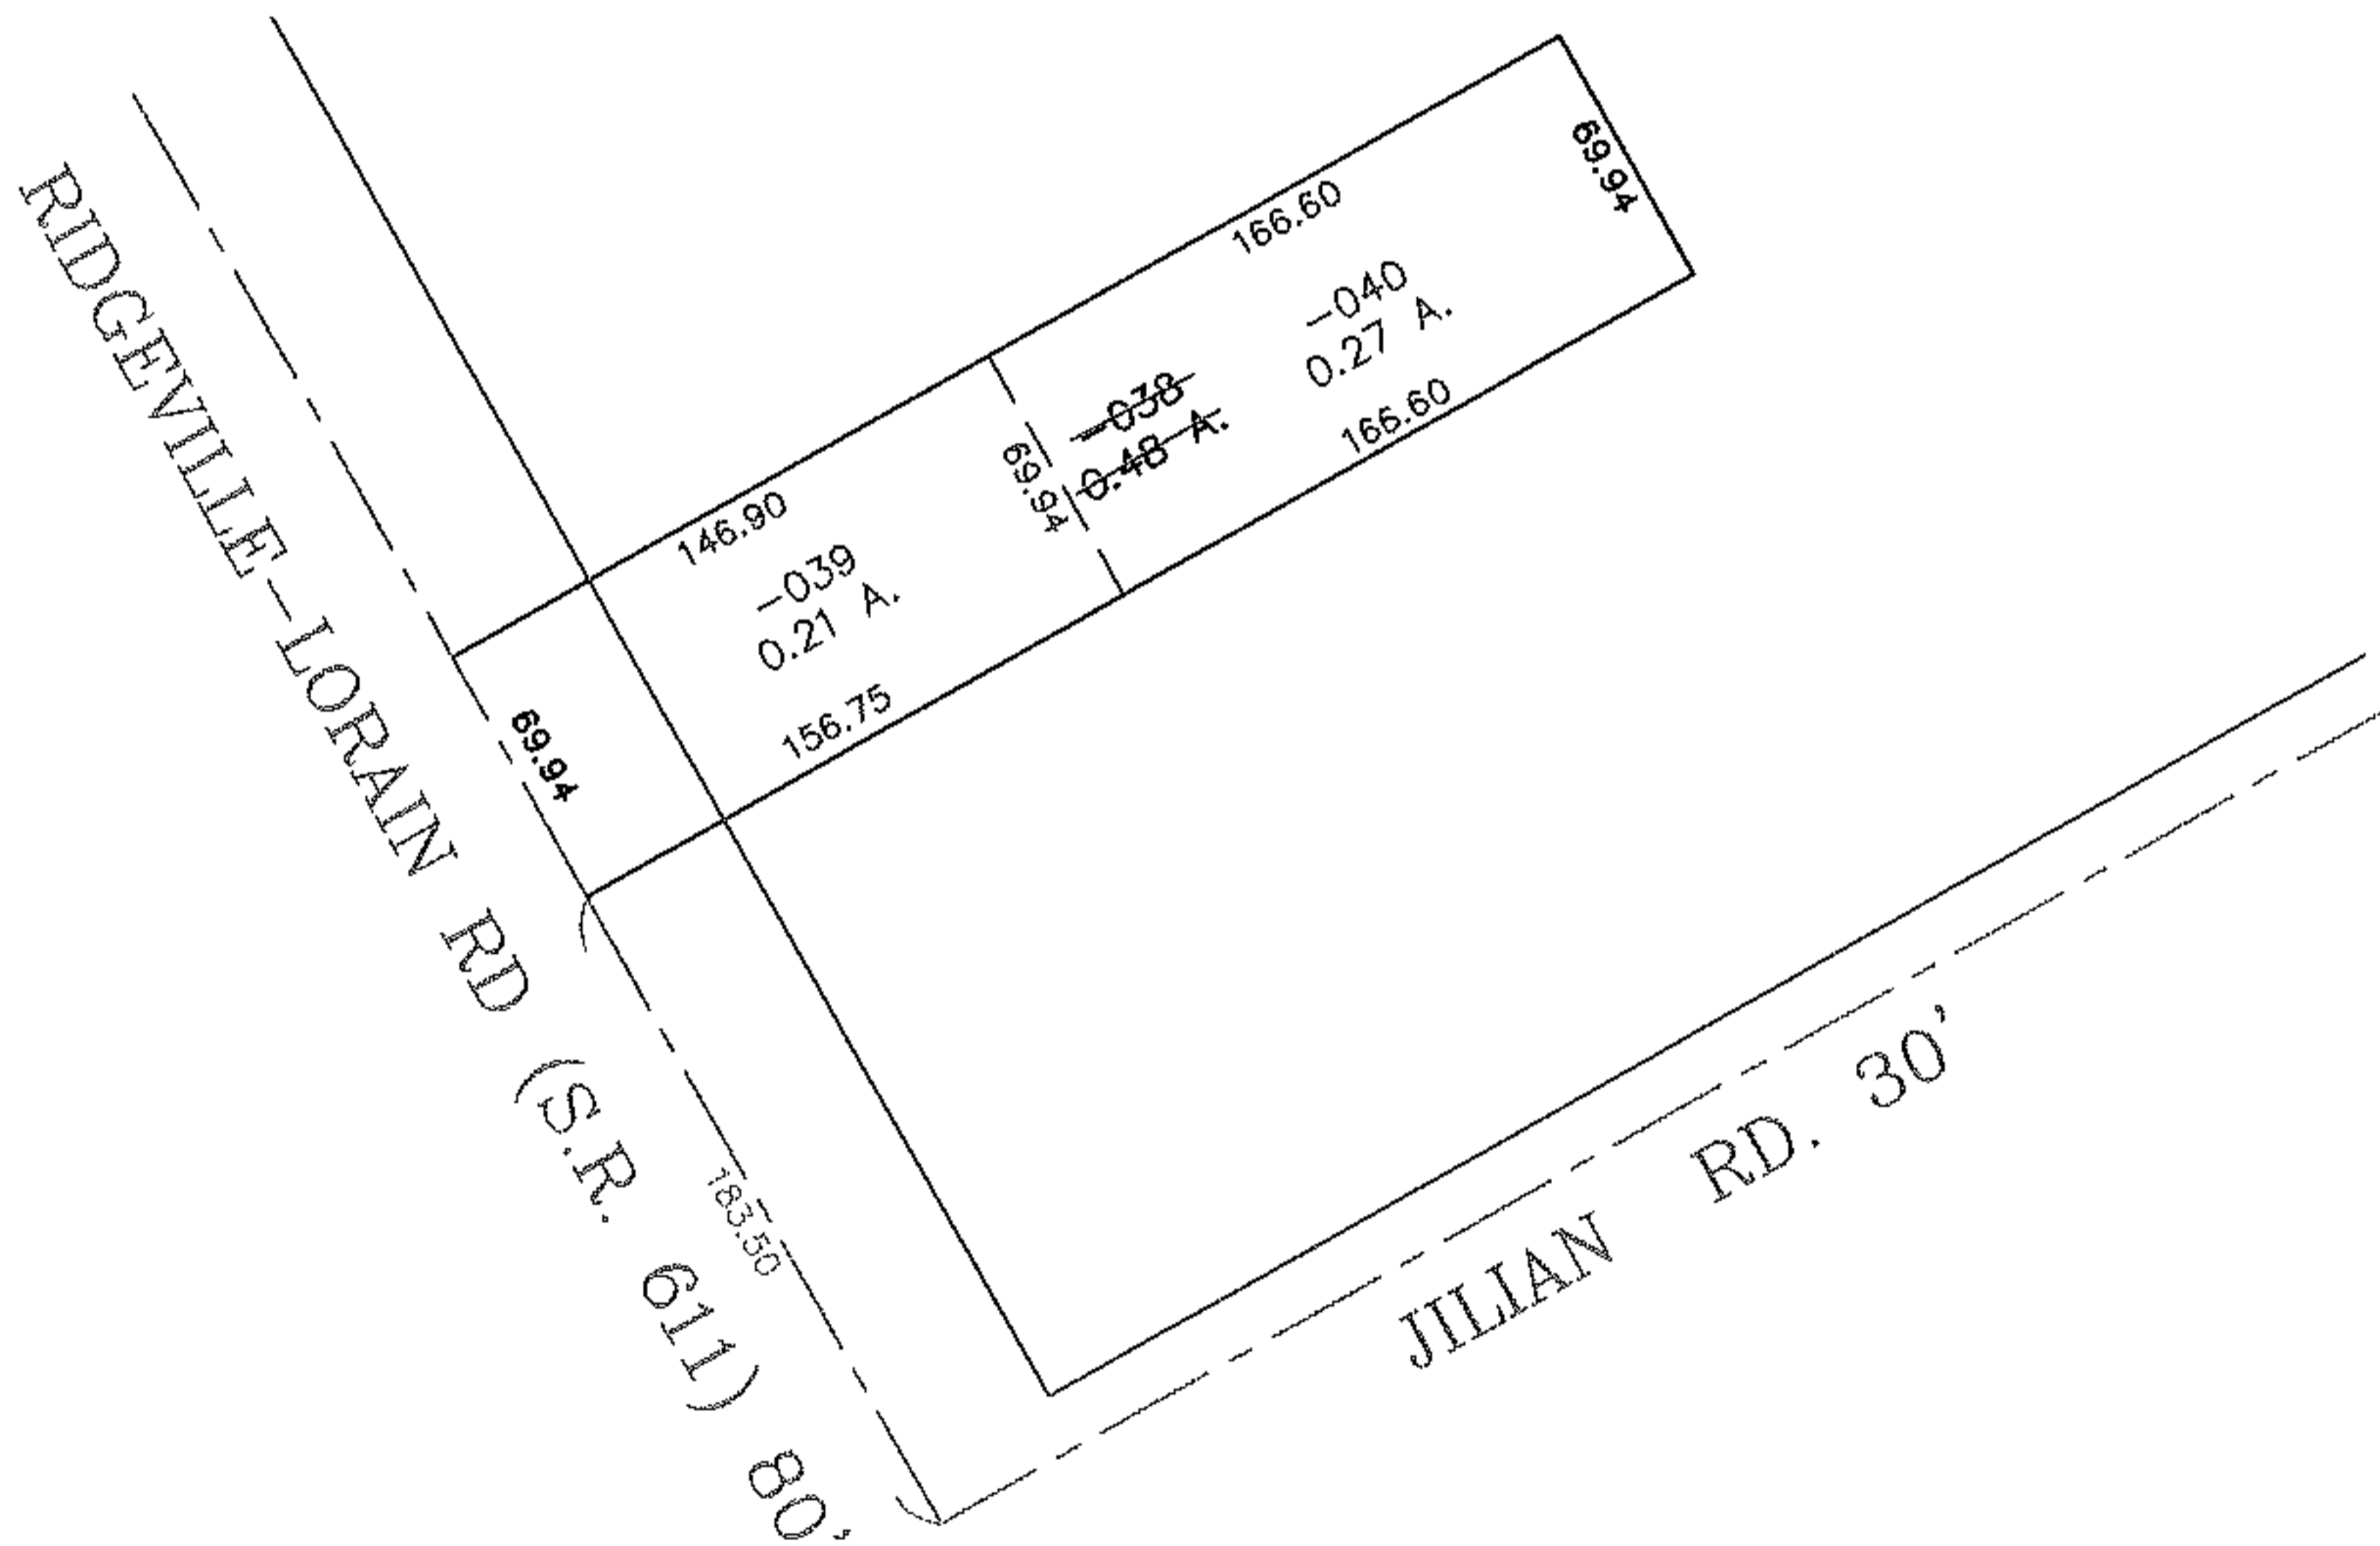

PARENT PARCEL: 04-00-010-116-038

CHILD PARCEL: 04-00-010-116-039 & -040

STARTING POINT: CL OF JULIAN ST. & CL OF RIDGEVILLE-LORAIN RD.

10-01981-U

UNCOMBINATION

~~04-00-010-116-038~~
~~0.48 A.~~

04-00-010-116-039
0.21 A.

PER DV 1359/284

SURVEY BEFORE NEXT TRANSFER

DOESN'T CLOSE BY 9.85'

04-00-010-116-040
0.27 A.

PER DV 1394/594

SPLITS/DEEDS PROCESSED
LORAIN COUNTY TAX MAP DEPARTMENT
226 MIDDLE AVE. ELYRIA, OHIO

SURVEYED BY: XXXXXXXXXXXXX
CLOSURE: DOESN'T CLOSE
MAP PAGE(S): 04-00-010-G
APPROVED BY: TJS DATE: 3/5/10
SCALE: 1" = 100'