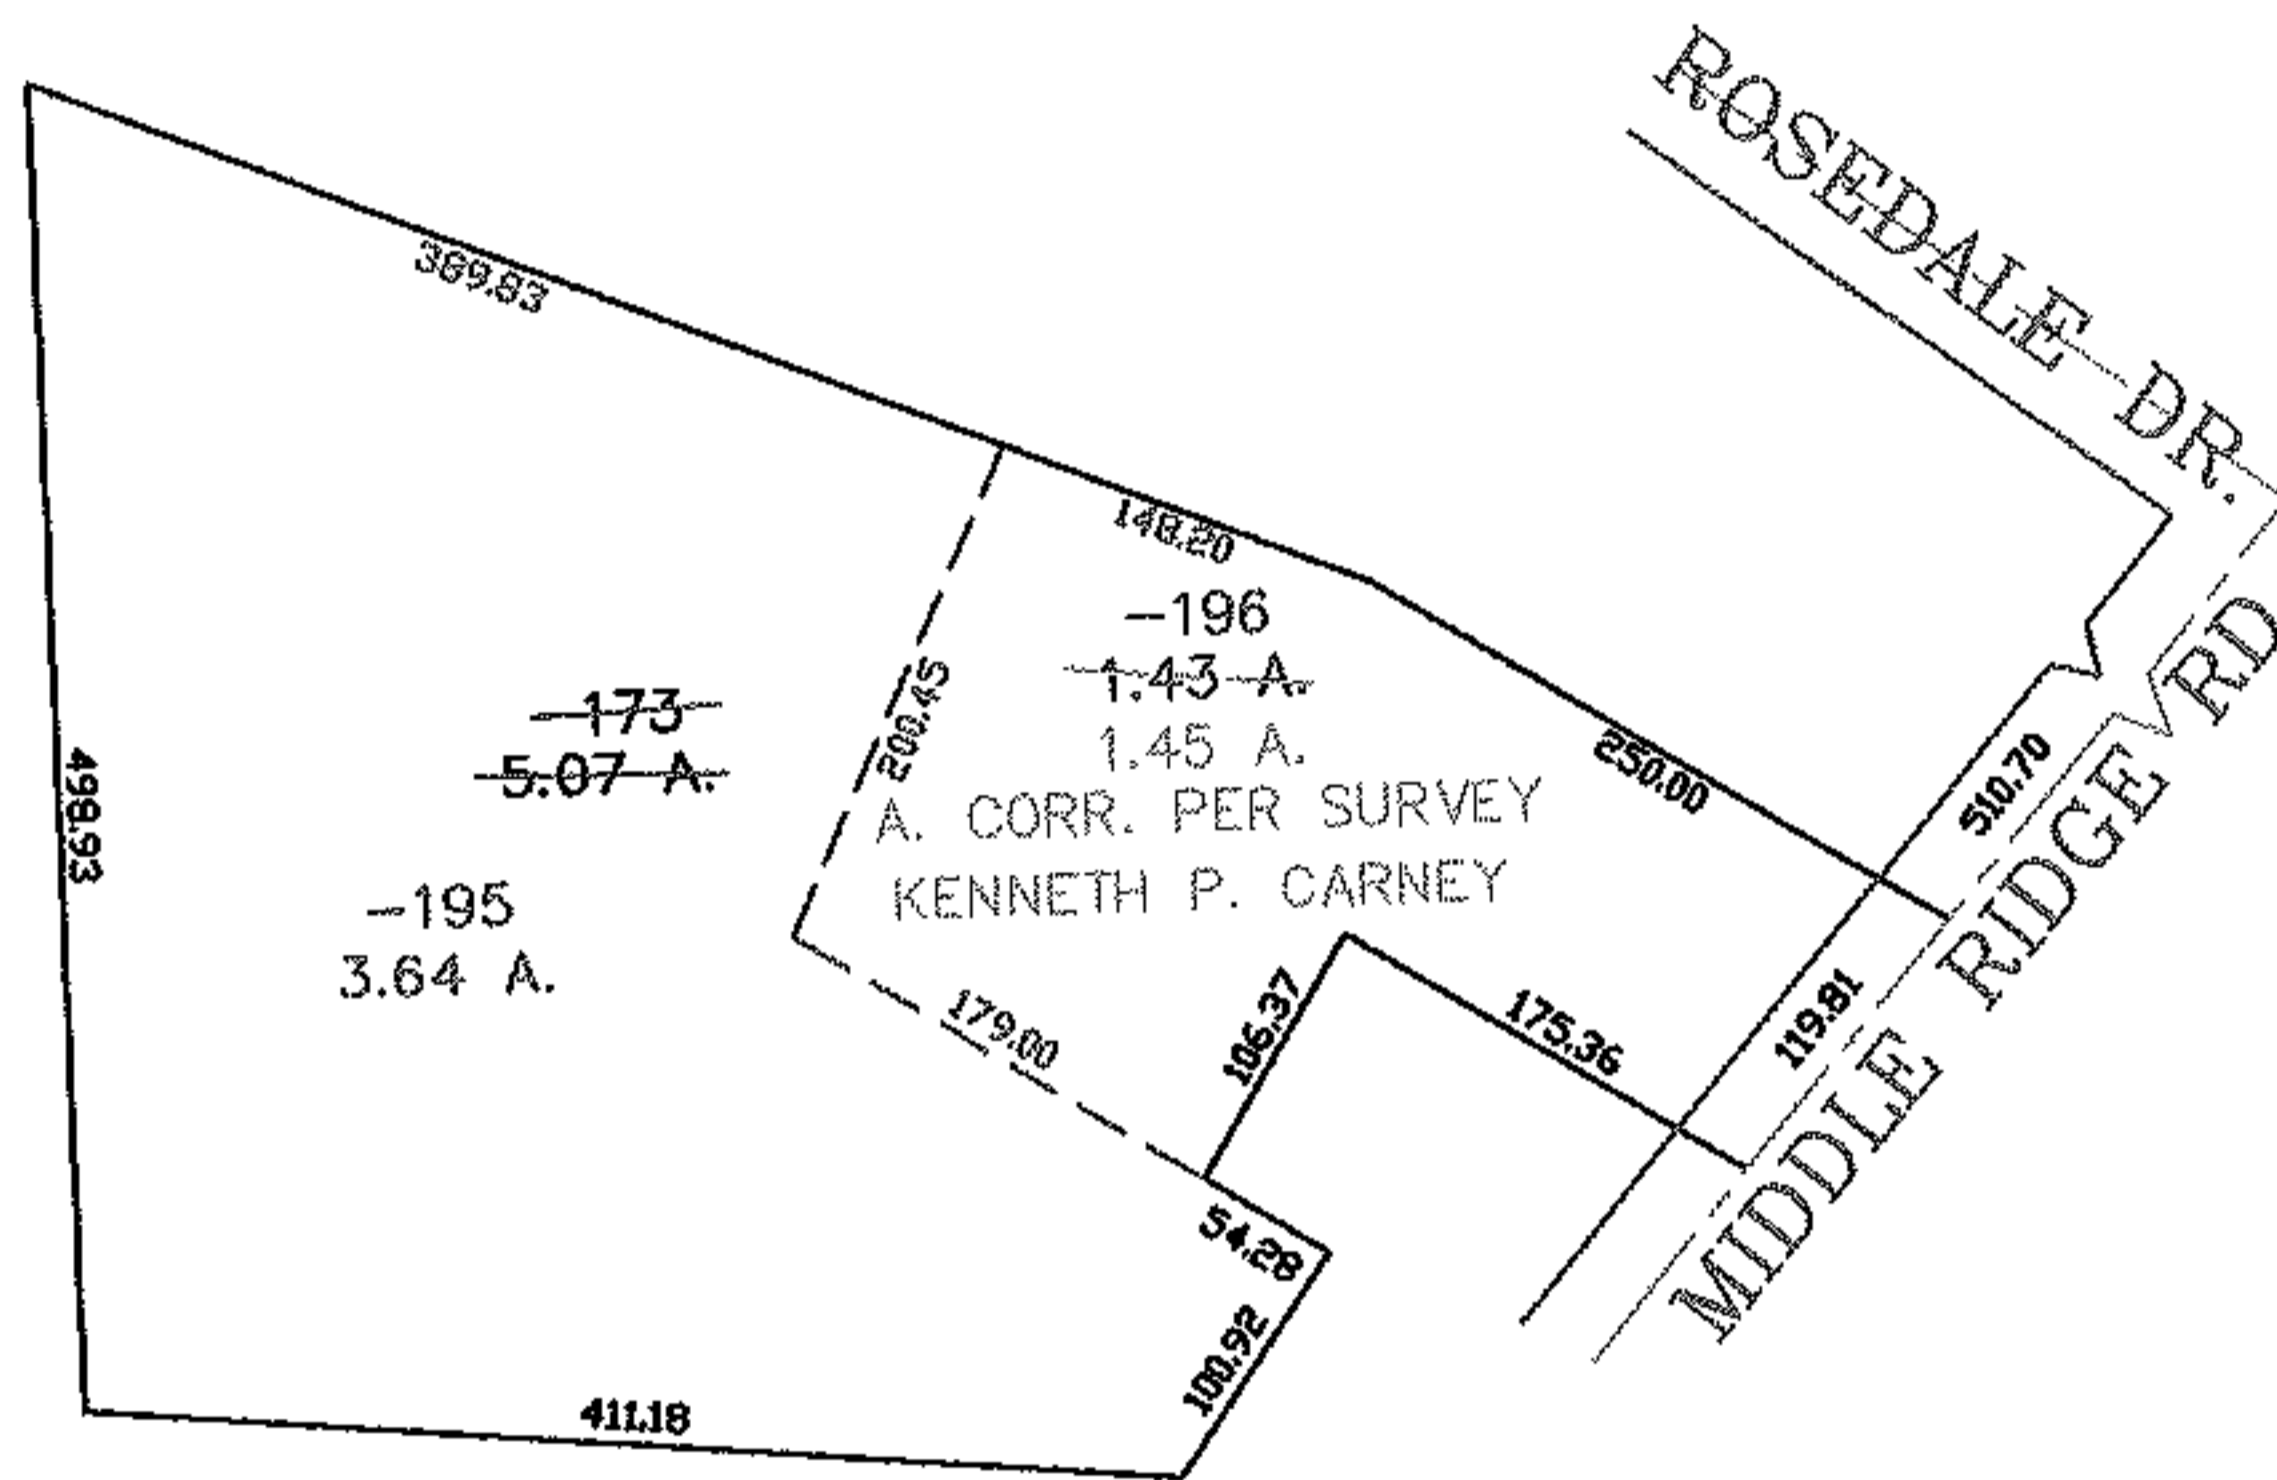

RASTER

PARENT PARCEL: 05-00-063-101-173

CHILD PARCEL: 05-00-063-101-195, -196

STARTING POINT: CENTERLINE OF MIDDLE RIDGE RD. & ROSEDALE DR.

NO. 01941

**SPLITS/DEEDS PROCESSED**  
LORAIN COUNTY TAX MAP DEPARTMENT  
226 MIDDLE AVE. ELYRIA, OHIO

SURVEYED BY: KENNETH P. CARNEY  
CLOSURE: 0.00 : 10.000  
MAP PAGE(S): 05-00-063-A  
APPROVED BY: JAH DATE: 6-22-05  
SCALE: 1" = 200 PRIOR INSTRUMENT: DV 1269/849