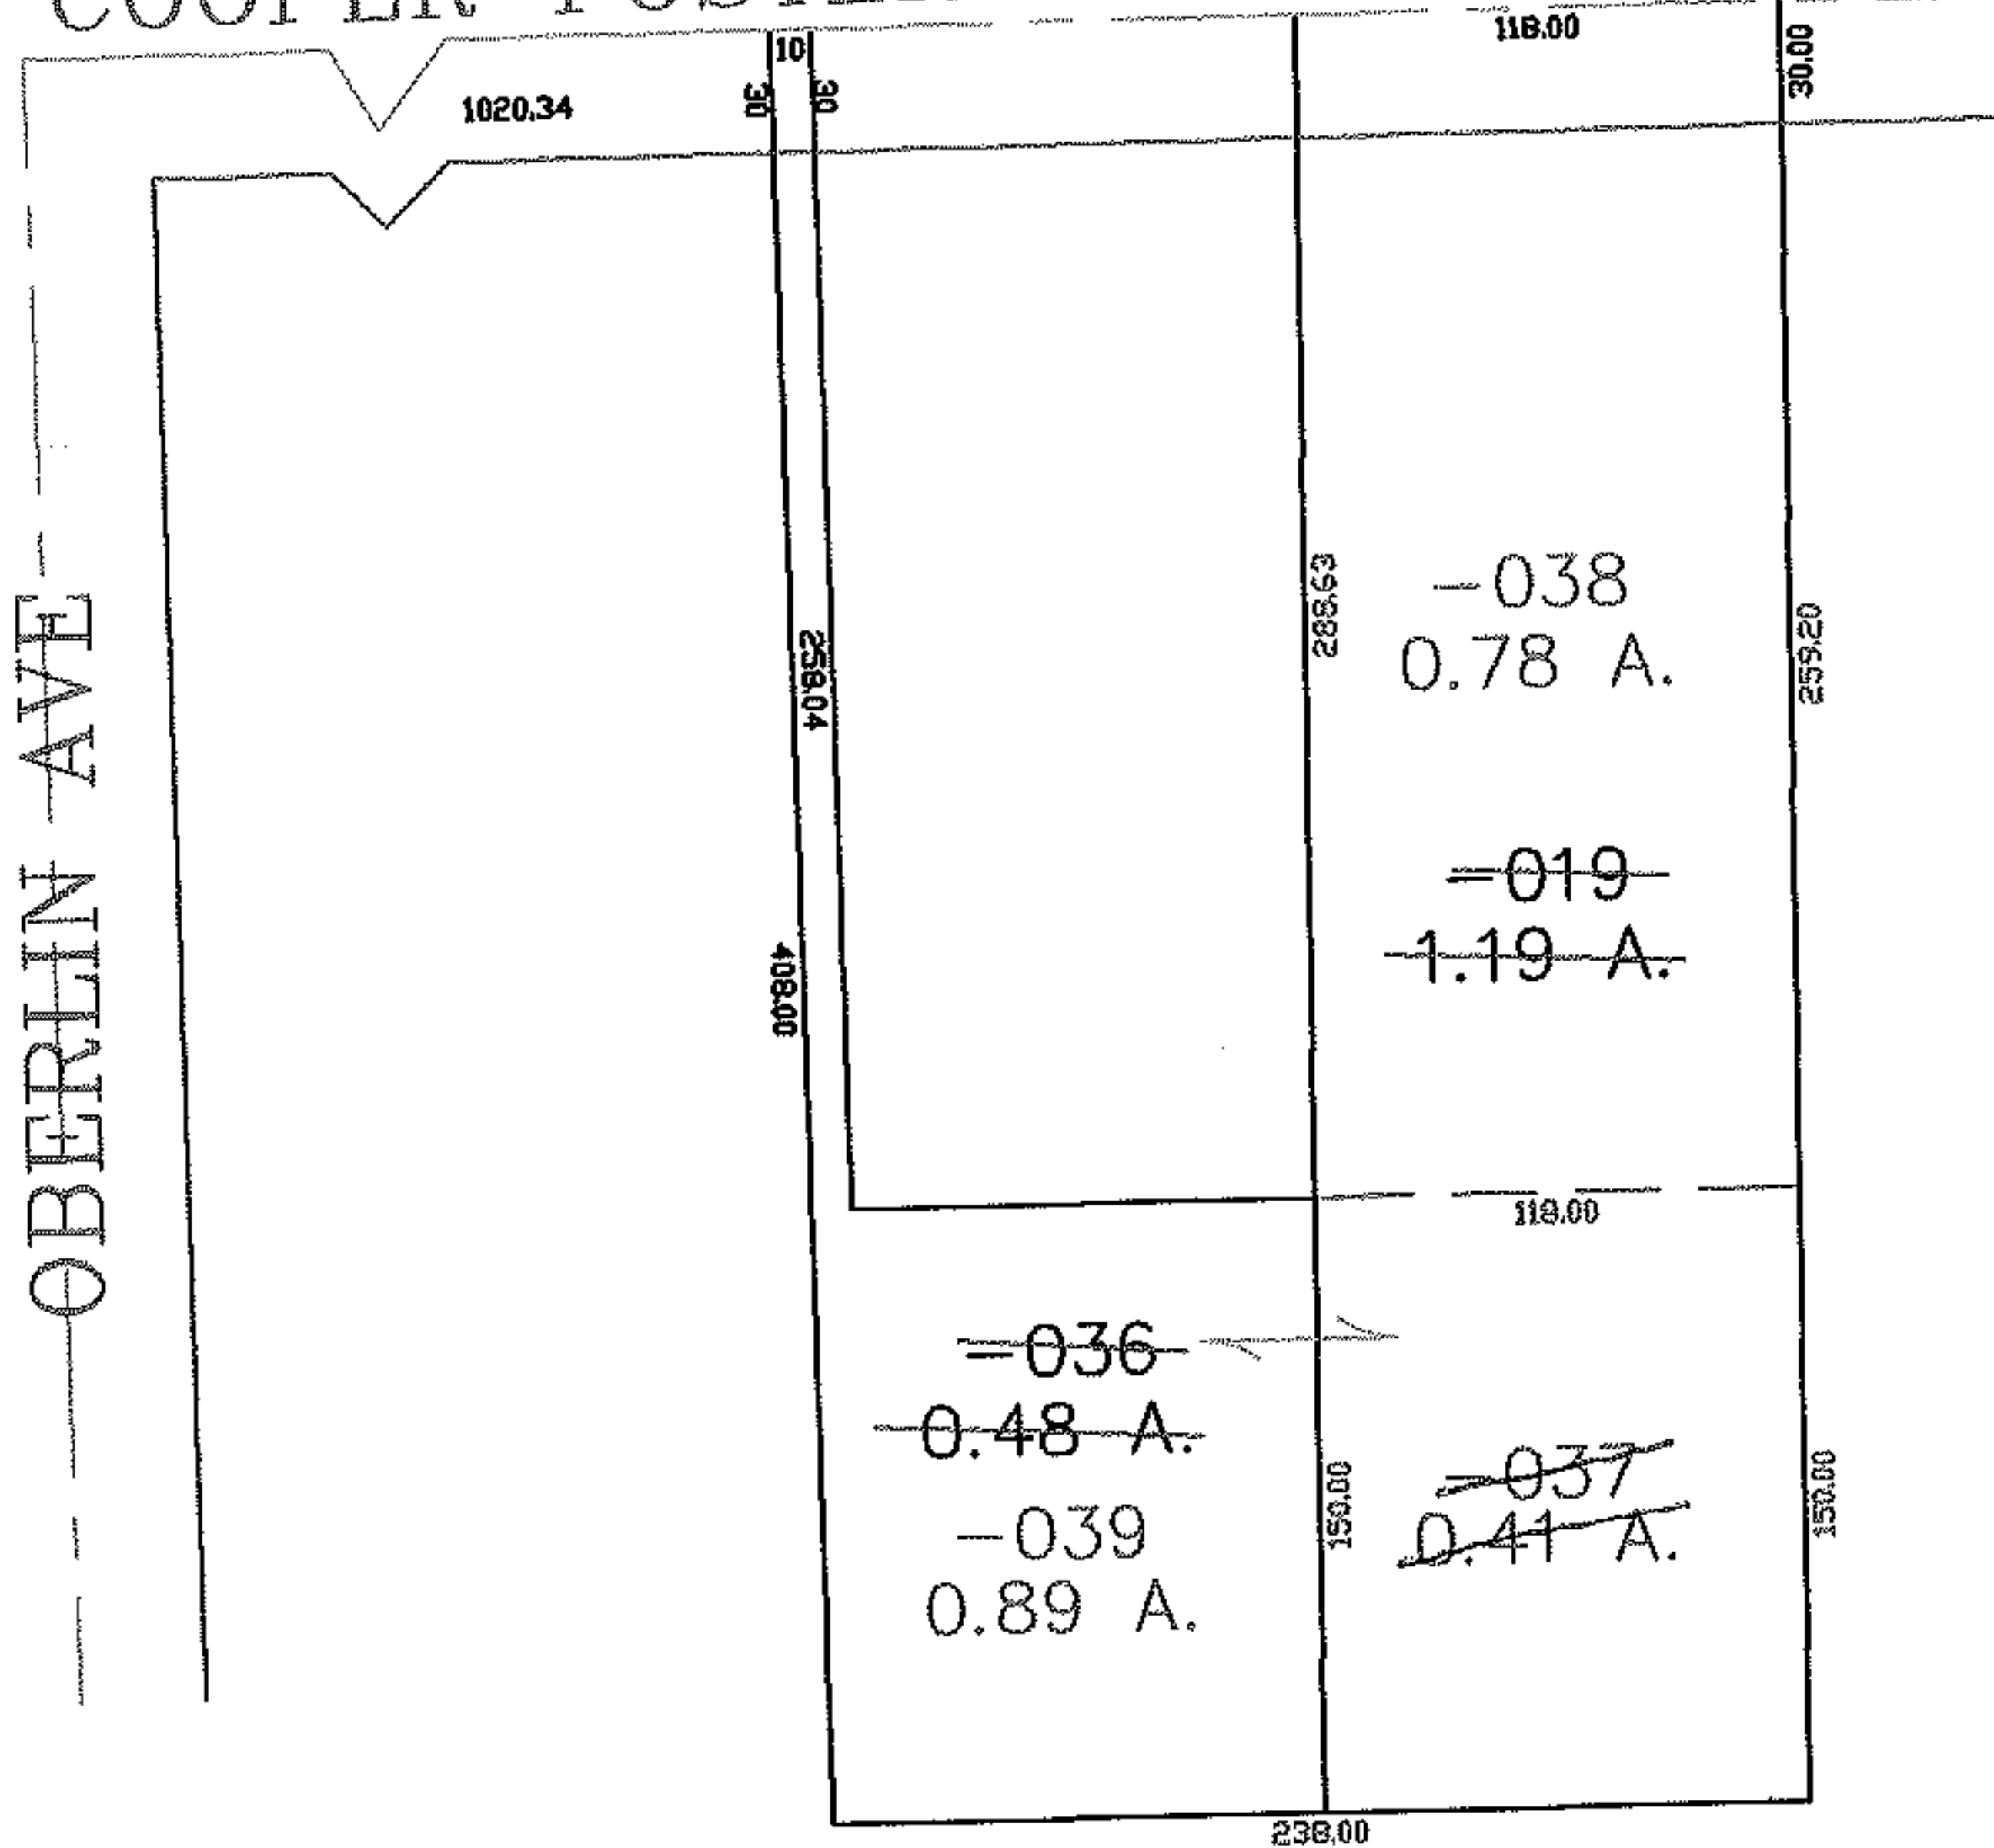

MASTER

PARENT PARCEL: 05-00-061-104-019, -036

CHILD PARCEL: 05-00-061-104-037 THRU -039

STARTING POINT: CENTERLINE OF OBERLIN AVE. & COOPER FOSTER PARK RD.

NO. 01939

COOPER FOSTER PARK RD.

SPLITS/DEEDS PROCESSED

LORAIN COUNTY TAX MAP DEPARTMENT
226 MIDDLE AVE. ELYRIA, OHIO

SURVEYED BY: PATRICK A. MCGANNON

CLOSURE: 0.00 : 10.000

MAP PAGE(S): 6-15-05

APPROVED BY: JAH DATE: 6-15-05

SCALE: 1" = 100 PRIOR INSTRUMENT: 20050059037