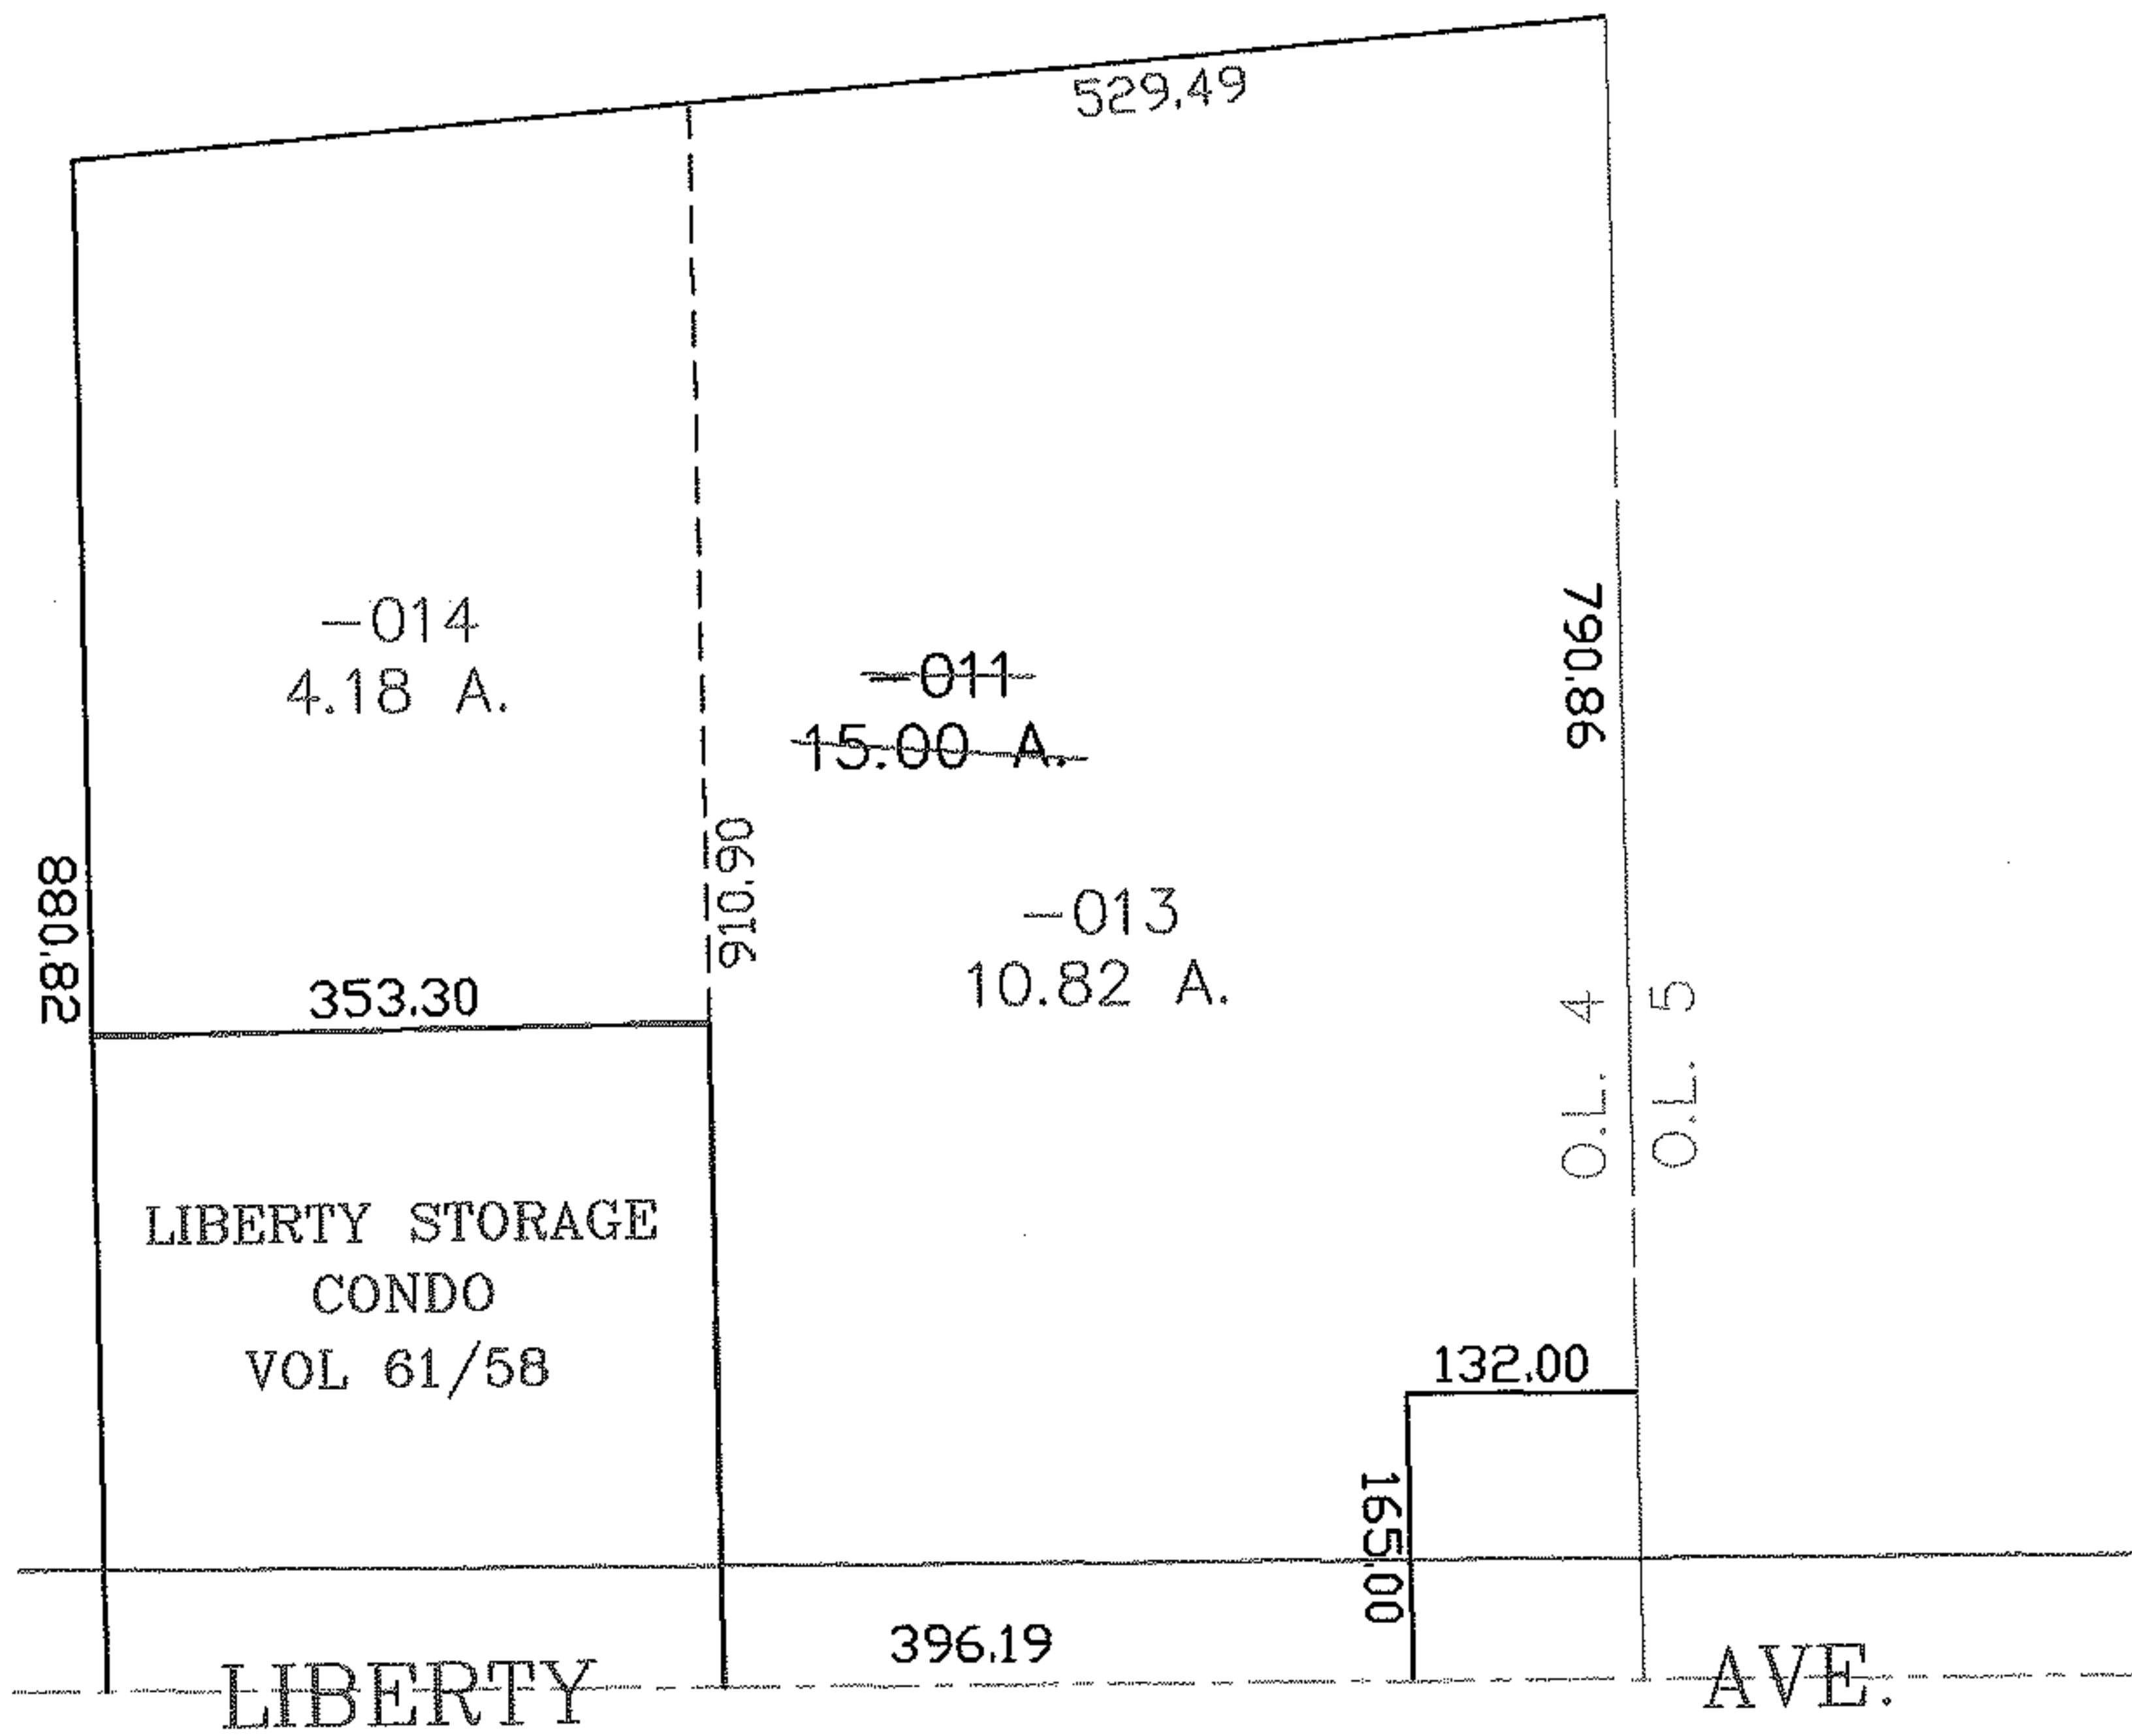

PARENT PARCEL: 01-00-004-115-011

CHILD PARCEL: 01-00-004-115-013, -014

STARTING POINT: CENTERLINE OF LIBERTY AVE & O.L. 4

NO. 01932

SPLITS/DEEDS PROCESSED
 LORAIN COUNTY TAX MAP DEPARTMENT
 226 MIDDLE AVE. ELYRIA, OHIO

SURVEYED BY: M.G. HURA
 CLOSURE: 0.00 : 10.000
 MAP PAGE(S): 01-00-004-B
 APPROVED BY: JAH DATE: 6-3-05
 SCALE: 1" = 200 PRIOR INSTRUMENT: TOR BK 31/9