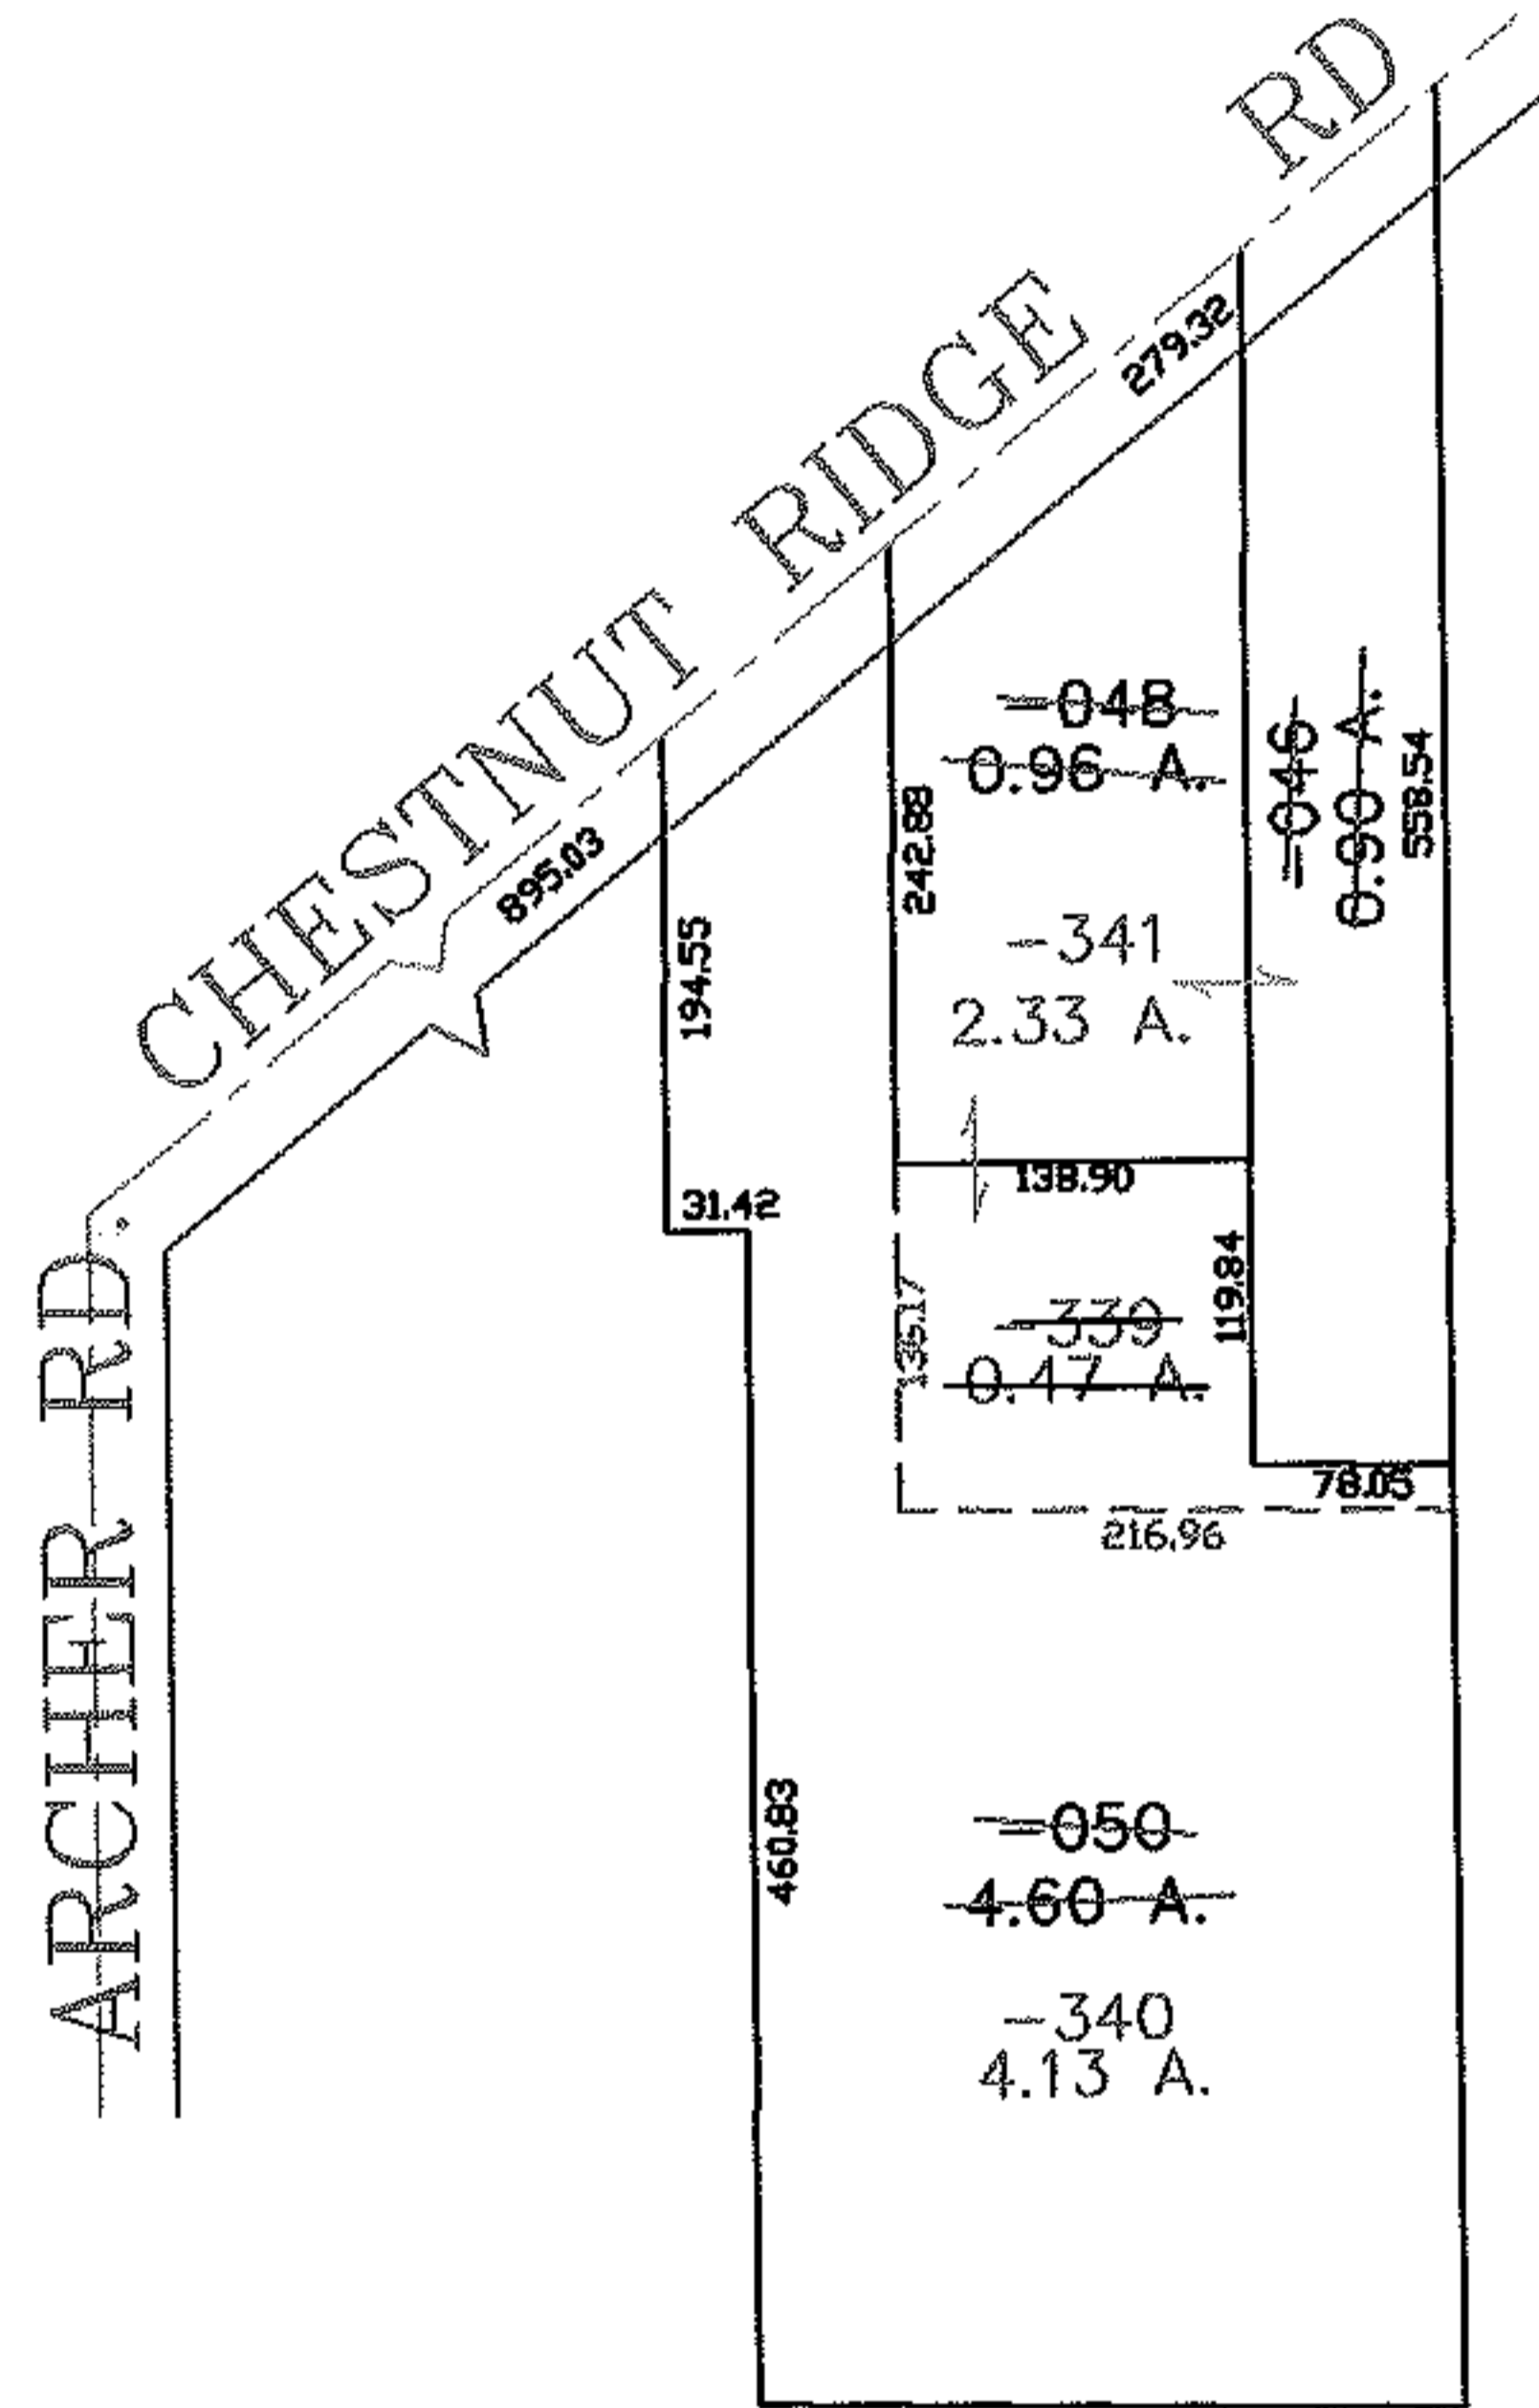

PARENT PARCEL: 07-00-036-000-050, -046, -048

CHILD PARCEL: 07-00-036-000-339 THRU -341

STARTING POINT: CENTERLINE OF ARCHER RD. & CHESTNUT RIDGE RD.

NO. 01926

SPLITS/DEEDS PROCESSED
 LORAIN COUNTY TAX MAP DEPARTMENT
 226 MIDDLE AVE. ELYRIA, OHIO

SURVEYED BY: DAVID ELWELL
 CLOSURE: 0.00 : 10.000
 MAP PAGE(S): XX-XX-XXX
 APPROVED BY: JAH DATE: 5-27-05
 SCALE: 1" = 200 PRIOR INSTRUMENT: 20050061818