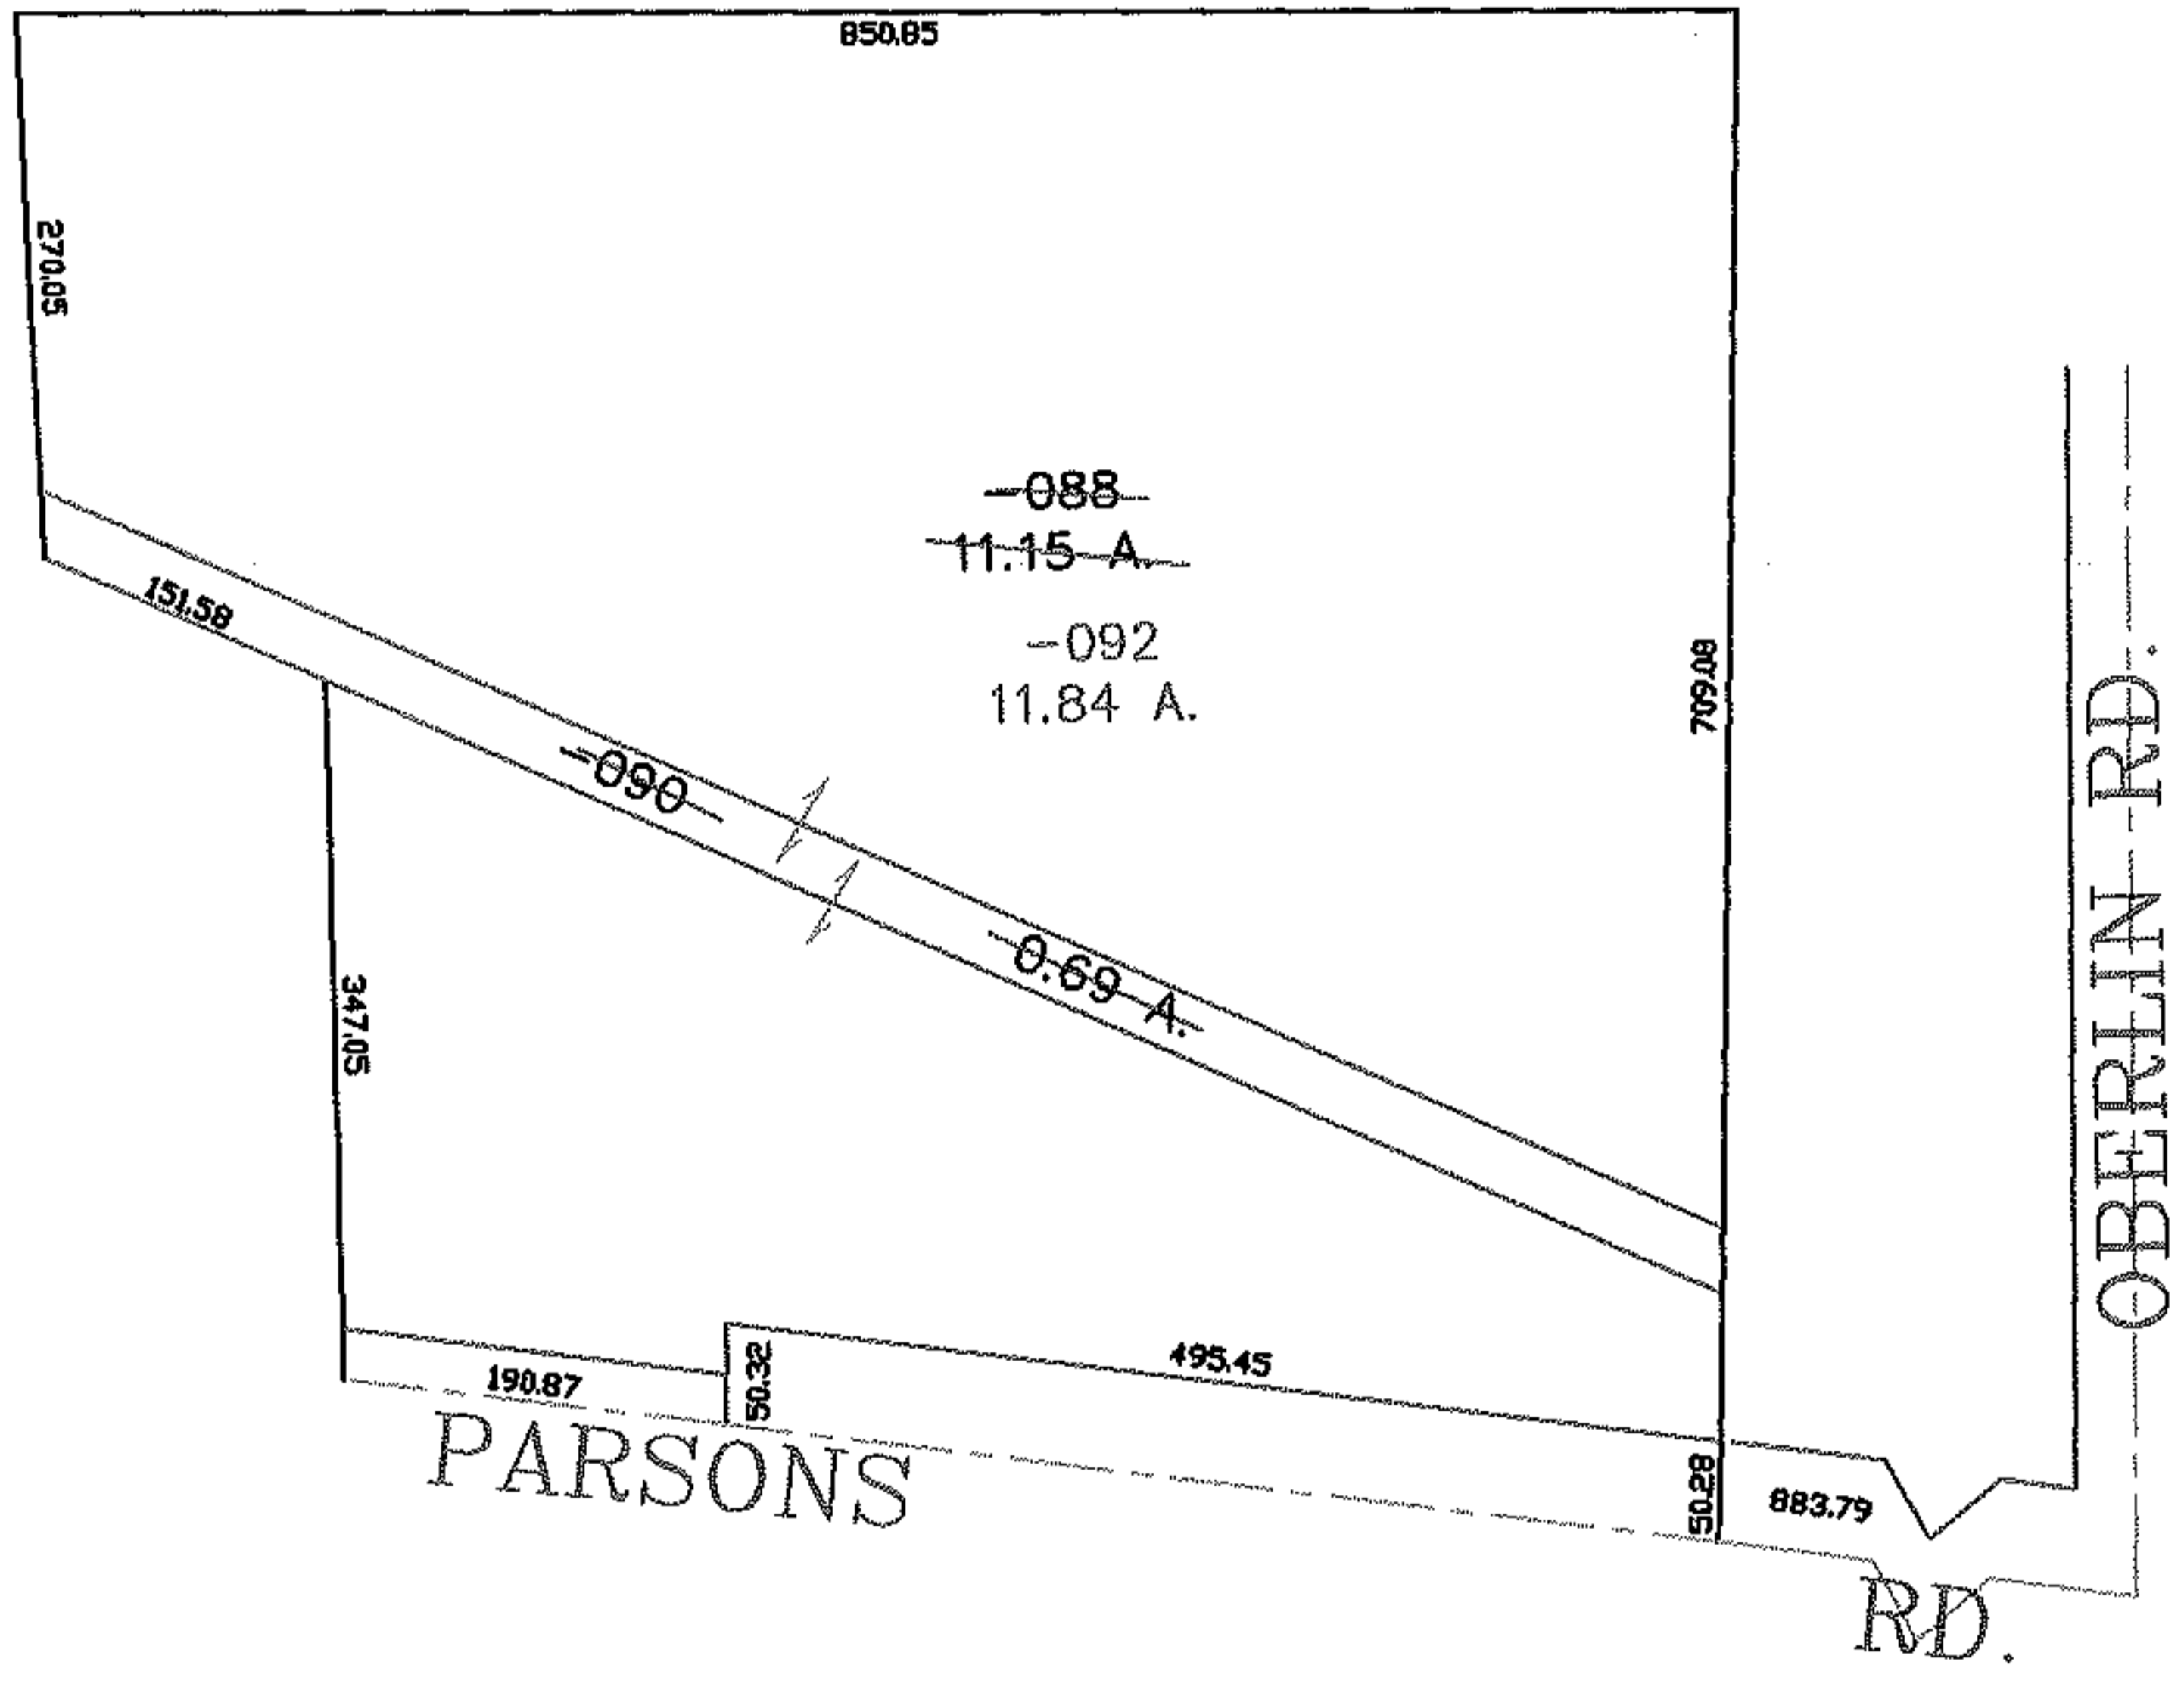

MASTER

PARENT PARCEL: 09-00-097-000-090, -088
CHILD PARCEL: 09-00-097-000-092
STARTING POINT: CENTERLINE OF PARSONS RD. & OBERLIN RD.

NO. 01925

SPLITS/DEEDS PROCESSED
LORAIN COUNTY TAX MAP DEPARTMENT
226 MIDDLE AVE. ELYRIA, OHIO

SURVEYED BY: ALEX KELSER
CLOSURE: 0.00 : 10.000
MAP PAGE(S): 09-00-097-B
APPROVED BY: JAH DATE: 5-25-05
SCALE: 1" = 200 PRIOR INSTRUMENT: 2005059057