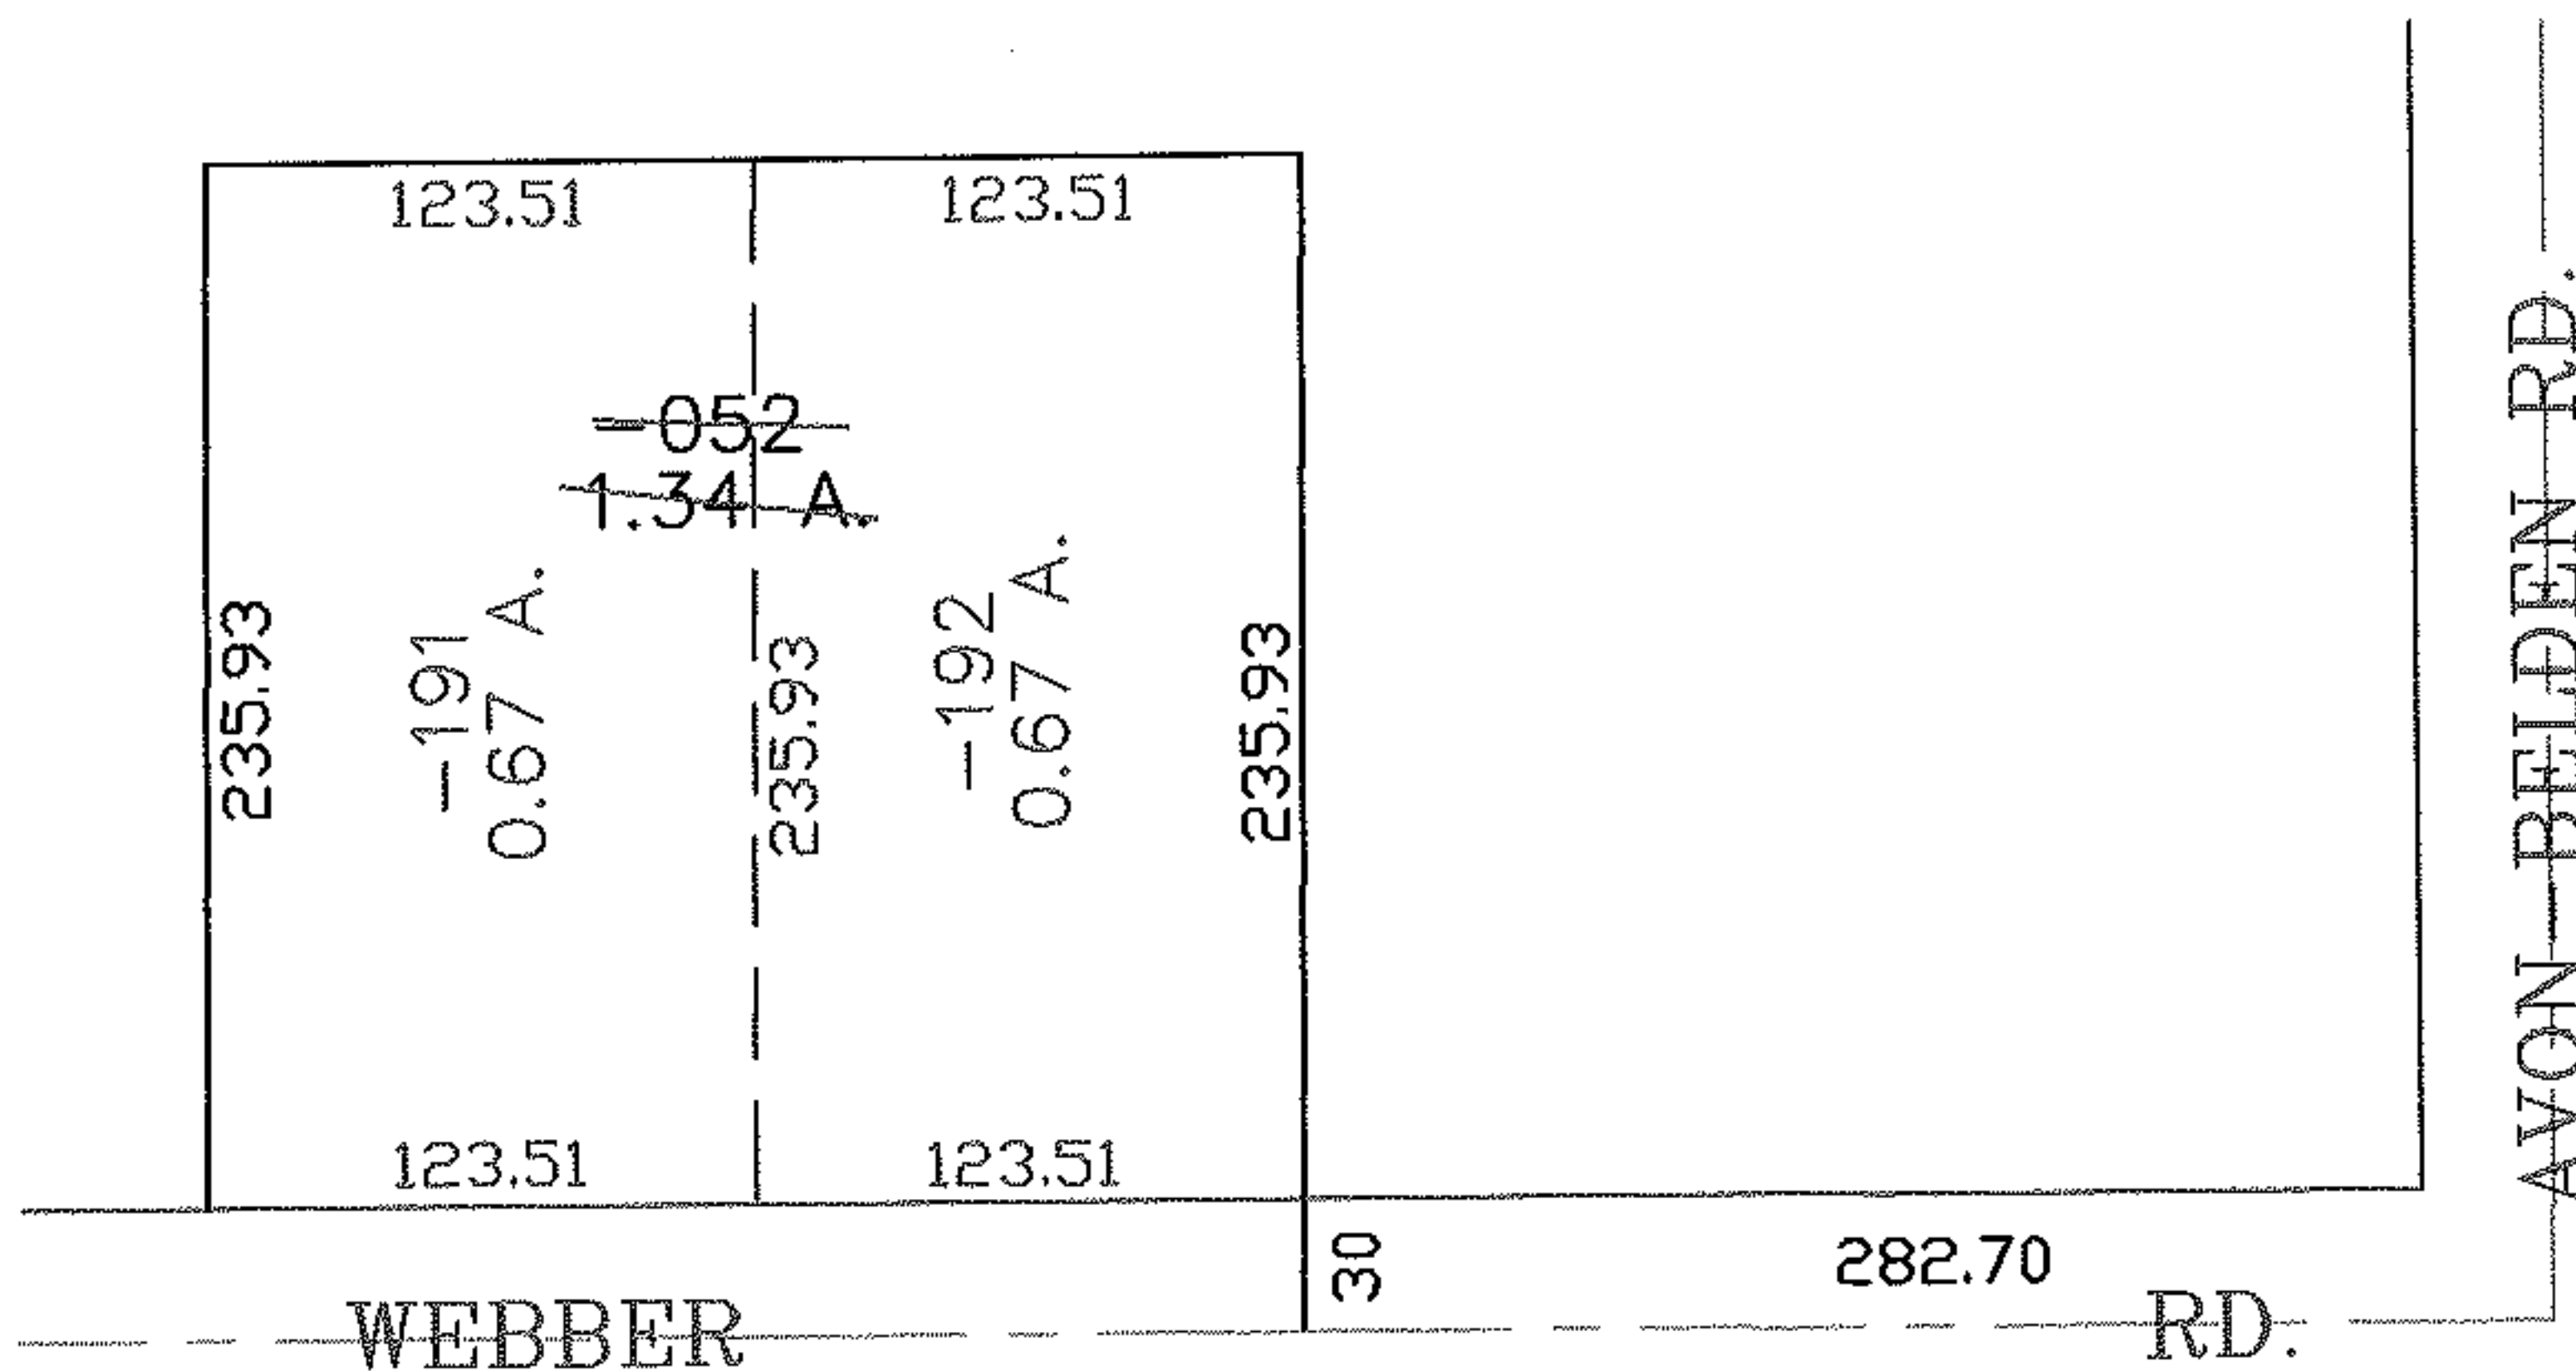

MASTER

PARENT PARCEL: 04-00-017-101-052

CHILD PARCEL: 04-00-017-101-191, -192

STARTING POINT: CENTERLINE OF WEBBER RD. & AVON-BELDEN RD.

NO. 01921

SPLITS/DEEDS PROCESSED

LORAIN COUNTY TAX MAP DEPARTMENT
226 MIDDLE AVE. ELYRIA, OHIO

SURVEYED BY: PATRICK MCGANNON

CLOSURE: 0.00 : 10.000

MAP PAGE(S): 04-00-017-B

APPROVED BY: JAH DATE: 5-23-05

SCALE: 1"= 100 PRIOR INSTRUMENT: 20030899267