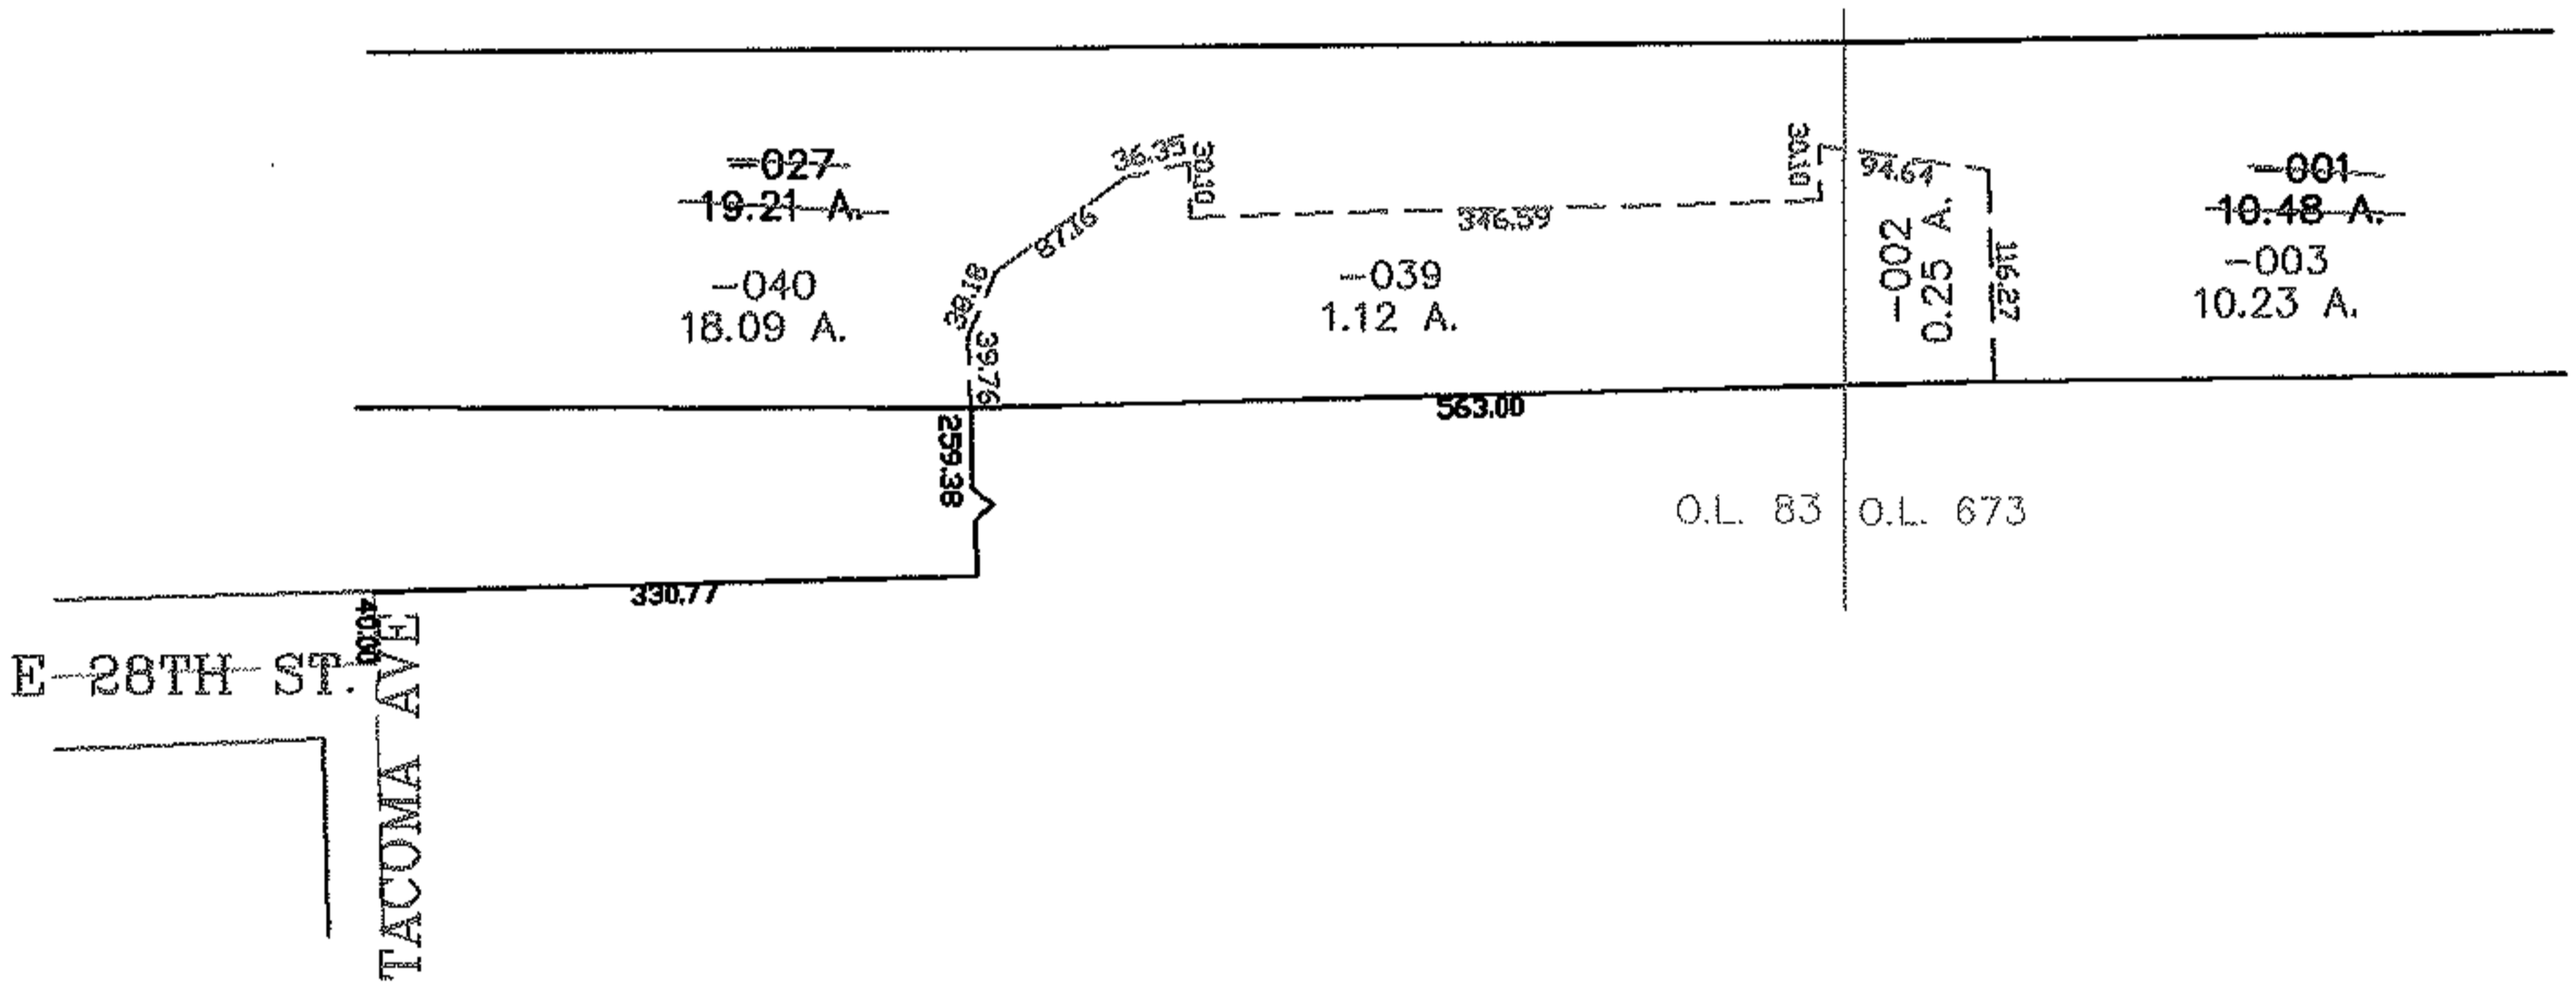

PARENT PARCEL: 03-00-083-101-027, 03-00-067-505-001  
CHILD PARCEL: 03-00-083-101-039, -040 03-00-067-505-002, -003  
STARTING POINT: CENTERLINE OF E 28TH ST. & TACOMA AVE.

NO. 01898

**SPLITS/DEEDS PROCESSED**  
LORAIN COUNTY TAX MAP DEPARTMENT  
226 MIDDLE AVE. ELYRIA, OHIO

SURVEYED BY: THOMAS SIMON  
CLOSURE: 0.00 : 10.000  
MAP PAGE(S): 03-00-083-B  
APPROVED BY: JAH DATE: 4-19-05  
SCALE: 1" = 200 PRIOR INSTRUMENT: OR 191/799