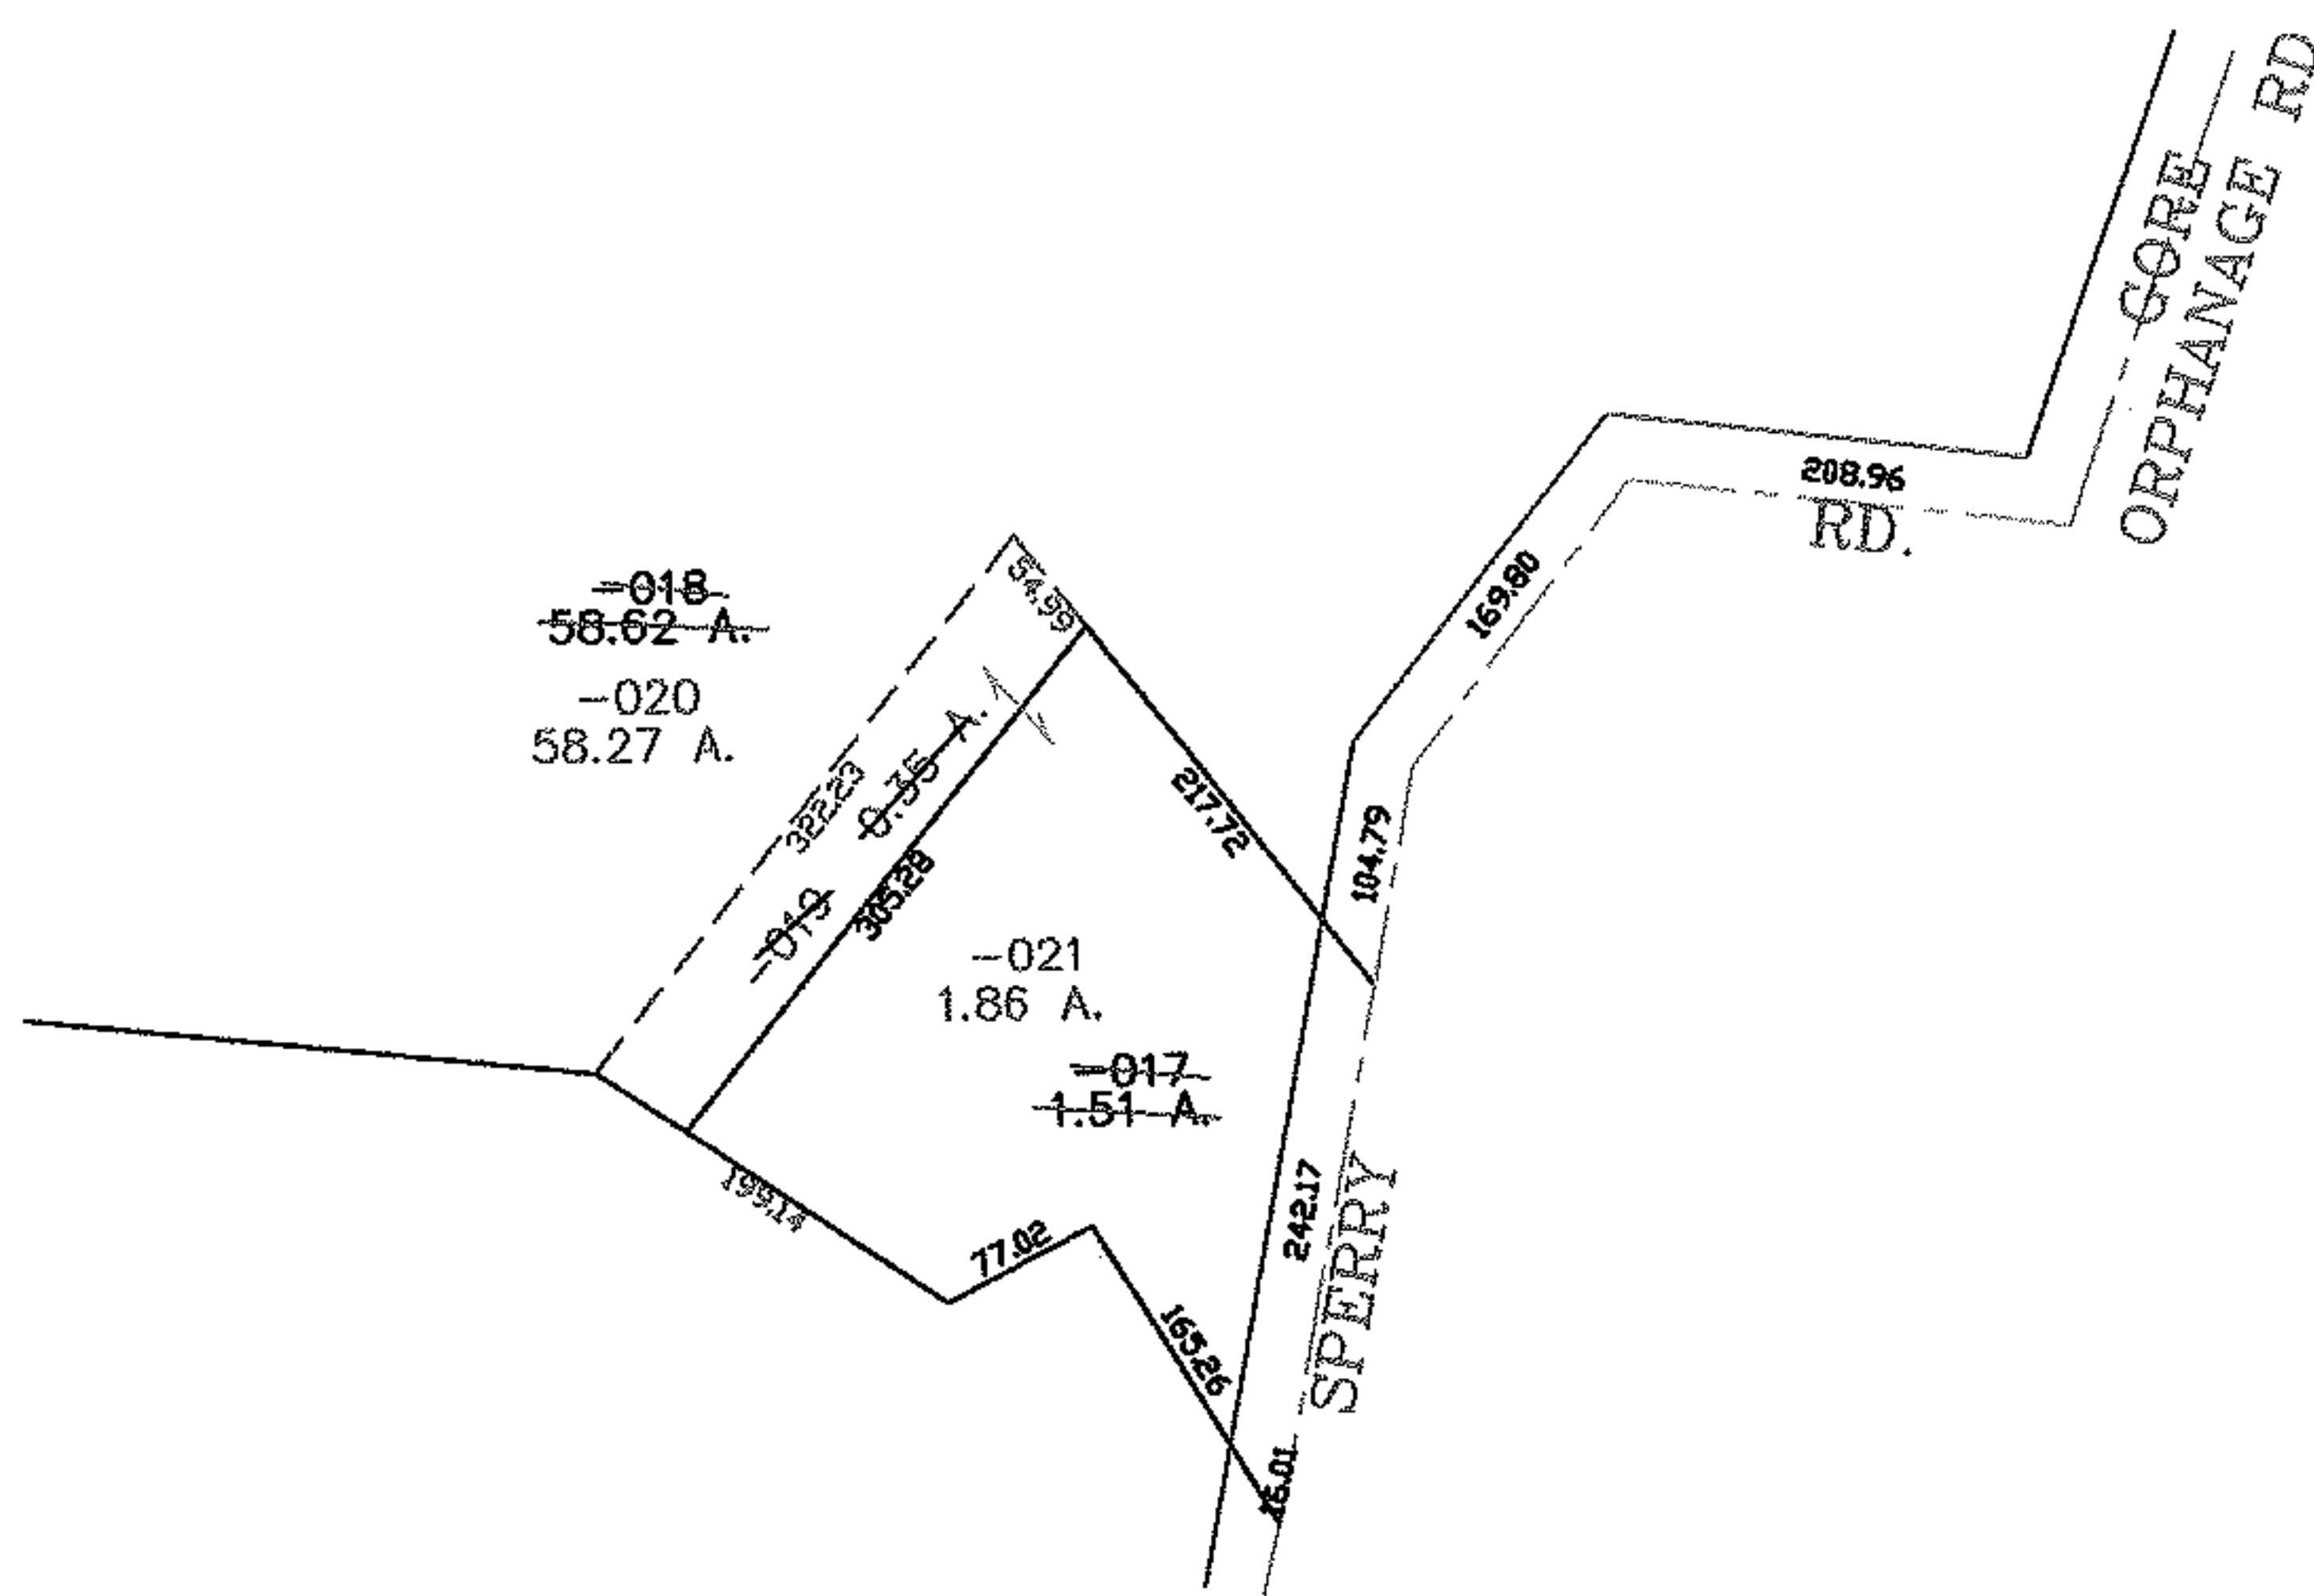

MASTER

PARENT PARCEL: 01-00-065-000-018, -017

CHILD PARCEL: 01-00-065-019 THRU -021

STARTING POINT: CENTERLINE OF SPERRY RD. & GOR ORPHANAGE RD.

NO. 01881

**SPLITS/DEEDS PROCESSED**  
LORAIN COUNTY TAX MAP DEPARTMENT  
226 MIDDLE AVE. ELYRIA, OHIO

SURVEYED BY: M.G. HURA  
CLOSURE: 0.00 ; 10.000  
MAP PAGE(S): 01-00-065-B  
APPROVED BY: JAH DATE: 3-16-05  
SCALE: 1"= 200 PRIOR INSTRUMENT: 20020841003